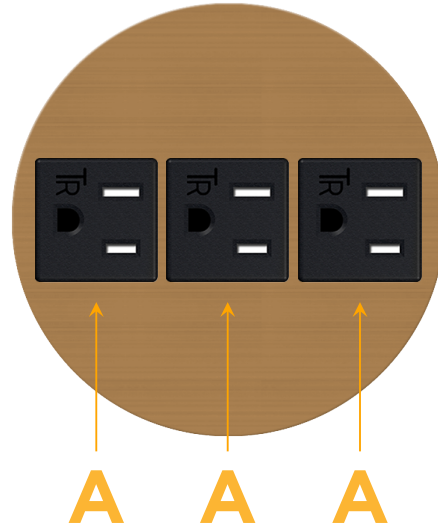

M-POWER-3T

AC POWER & DATA CONNECTIVITY SOLUTION

M-POWER-3T-AAA-BZ4RND8

Distributed by

Mormax Company, Inc.

8 Westchester Plaza

Elmsford, NY 10523

914-699-0101

sales@mormax.com

mormax.com

Metro Light & Power's line of power & data solutions offers sophisticated design elements combined with greater ease of installation. Streamlined and low-profile, enhanced by side-exiting cords, our outlets advance the industry with their cutting edge look and feel. We believe flexibility is key, and we provide a variety of mounting options, including the ability to mount in limited spaces. Our outlets are available in many finishes and configurations, in addition to a custom color and finish capability for our clients.

Bezel Finish: **SOLID BRONZE BRUSHED**

Custom Finishes Available M-POWER-3T-AAA-BZ4RND8

Features:

Module/Port Options:

- **A** Tamper Resistant AC Receptacle
- **E** USB-A & USB-C (20W)
- **M** Double USB-A (Fast Charging Ports - 18W)
- **H** HDMI
- **6** CAT 6
- **12** RJ 12
- **X** Switched AC
- **Y** 3-Way Switch (Low Voltage)
- **V** USB-C (45W High Speed Charging Port)
- **S** USB-C (25W High Speed Charging Port)
- **R** Switched AC (Rocker Switch)
- **D** Dimmer Switch

Plug:

Supplied with Low Profile Flat 45° Angle 120 VAC Plug

Optional Standard Straight 120 VAC Plug

Optional Straight 120 VAC Pass-through Plug

- CLEAN, COMPACT DESIGN
- STREAMLINED
- LOW PROFILE
- SIDE-EXITING CORDS
- PLUG & PLAY
- 6' AC CORD & PLUG (FLAT PLUG STANDARD)
- CUSTOMIZABLE CONFIGURATIONS AND FINISHES
- UL LISTED FOR MOUNTING IN FURNITURE
- 15A