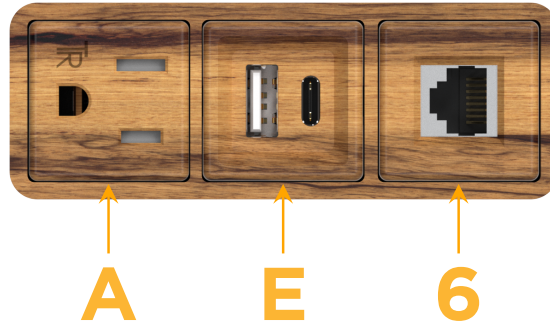

M-POWER-3T

AC POWER & DATA CONNECTIVITY SOLUTION

M-POWER-3TZB-AE6-ZBAB

Distributed by

Mormax Company, Inc.

8 Westchester Plaza

Elmsford, NY 10523

914-699-0101

sales@mormax.com

mormax.com

Metro Light & Power's line of power & data solutions offers sophisticated design elements combined with greater ease of installation. Streamlined and low-profile, enhanced by side-exiting cords, our outlets advance the industry with their cutting edge look and feel. We believe flexibility is key, and we provide a variety of mounting options, including the ability to mount in limited spaces. Our outlets are available in many finishes and configurations, in addition to a custom color and finish capability for our clients.

Bezel Finish: **OMNIGRAPHIC™ ZEBRAWOOD (ABS)**

Custom Finishes Available M-POWER-3TZB-AE6-ZBAB

Features:

Module/Port Options:

- **A** Tamper Resistant AC Receptacle
- **E** USB-A & USB-C (20W)
- **M** Double USB-A (Fast Charging Ports - 18W)
- **H** HDMI
- **6** CAT 6
- **12** RJ 12
- **X** Switched AC
- **Y** 3-Way Switch (Low Voltage)
- **V** USB-C (45W High Speed Charging Port)
- **S** USB-C (25W High Speed Charging Port)
- **R** Switched AC (Rocker Switch)
- **D** Dimmer Switch

Plug:

Supplied with Low Profile Flat 45° Angle 120 VAC Plug

Optional Standard Straight 120 VAC Plug

Optional Straight 120 VAC Pass-through Plug

- CLEAN, COMPACT DESIGN
- STREAMLINED
- LOW PROFILE
- SIDE-EXITING CORDS
- PLUG & PLAY
- 6' AC CORD & PLUG (FLAT PLUG STANDARD)
- CUSTOMIZABLE CONFIGURATIONS AND FINISHES
- UL LISTED FOR MOUNTING IN FURNITURE
- 15A