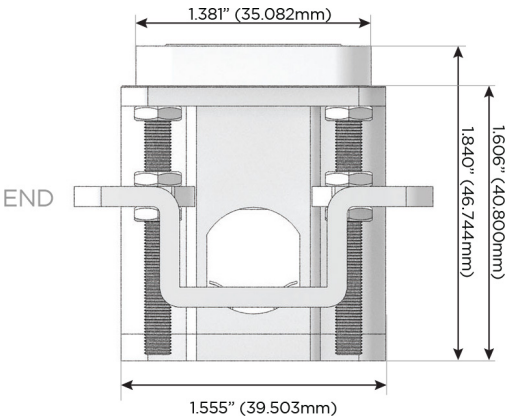

### Plug:

Supplied with Low Profile Flat 45° Angle 120 VAC Plug

Optional Standard Straight 120 VAC Plug

Optional Straight 120 VAC Pass-through Plug

- CLEAN, COMPACT DESIGN
- STREAMLINED
- LOW PROFILE
- SIDE-EXITING CORDS
- PLUG & PLAY
- 6' AC CORD & PLUG (FLAT PLUG STANDARD)
- CUSTOMIZABLE CONFIGURATIONS AND FINISHES
- UL LISTED FOR MOUNTING IN FURNITURE
- 15A

# M-POWER-3T

AC POWER & DATA CONNECTIVITY SOLUTION

M-POWER-3TZB-AE6-ZBAB

Specs:

**Modules/Ports:**

- A** Tamper Resistant AC Receptacle
- E** USB-A & USB-C (20W)
- 6** CAT 6

TOP

Distributed by