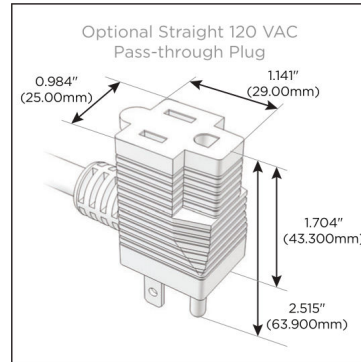

### Module/Port Options:

- A** Tamper Resistant AC Receptacle
- E** USB-A & USB-C (20W)
- M** Double USB-A (Fast Charging Ports - 18W)
- H** HDMI
- 6** CAT 6
- 12** RJ 12
- X** Switched AC
- Y** 3-Way Switch (Low Voltage)
- V** USB-C (45W High Speed Charging Port)
- S** USB-C (25W High Speed Charging Port)
- R** Switched AC (Rocker Switch)
- D** Dimmer Switch

### Plug:

Supplied with Low Profile Flat 45° Angle 120 VAC Plug

Optional Standard Straight 120 VAC Plug

Optional Straight 120 VAC Pass-through Plug

- CLEAN, COMPACT DESIGN
- STREAMLINED
- LOW PROFILE
- SIDE-EXITING CORDS
- PLUG & PLAY
- 6' AC CORD & PLUG (FLAT PLUG STANDARD)
- CUSTOMIZABLE CONFIGURATIONS AND FINISHES
- UL LISTED FOR MOUNTING IN FURNITURE
- 15A

# M-POWER-3T

AC POWER & DATA CONNECTIVITY SOLUTION

M-POWER-3TZB-AE6-ZBAB

Specs:

**Modules/Ports:**

- A** Tamper Resistant AC Receptacle
- E** USB-A & USB-C (20W)
- 6** CAT 6

TOP

Distributed by