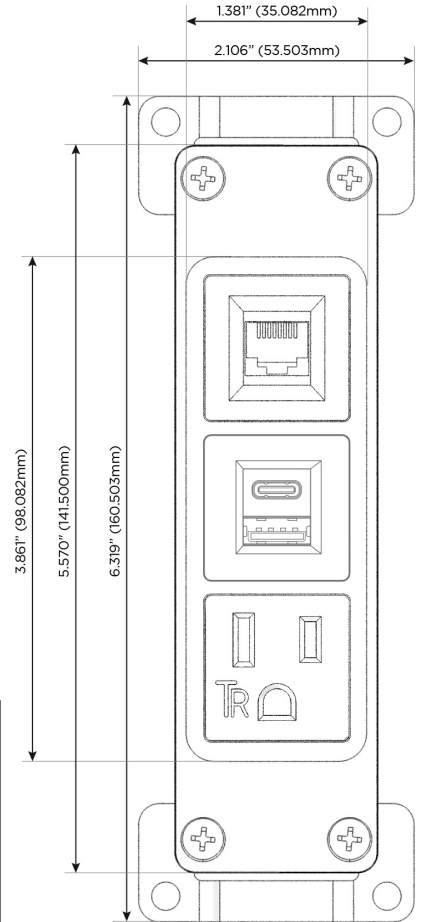

### Module/Port Options:

- A** Tamper Resistant AC Receptacle
- E** USB-A & USB-C (20W)
- M** Double USB-A (Fast Charging Ports - 18W)
- H** HDMI
- 6** CAT 6
- 12** RJ 12
- X** Switched AC
- Y** 3-Way Switch (Low Voltage)
- V** USB-C (45W High Speed Charging Port)
- S** USB-C (25W High Speed Charging Port)
- R** Switched AC (Rocker Switch)
- D** Dimmer Switch

### Plug:

Supplied with Low Profile Flat 45° Angle 120 VAC Plug

Optional Standard Straight 120 VAC Plug

Optional Straight 120 VAC Pass-through Plug

- CLEAN, COMPACT DESIGN
- STREAMLINED
- LOW PROFILE
- SIDE-EXITING CORDS
- PLUG & PLAY
- 6' AC CORD & PLUG (FLAT PLUG STANDARD)
- CUSTOMIZABLE CONFIGURATIONS AND FINISHES
- UL LISTED FOR MOUNTING IN FURNITURE
- 15A

# M-POWER-3T

AC POWER & DATA CONNECTIVITY SOLUTION

M-POWER-3TZB-AE6-ZBAB

Specs:

**Modules/Ports:**

- A** Tamper Resistant AC Receptacle
- E** USB-A & USB-C (20W)
- 6** CAT 6

TOP

Distributed by