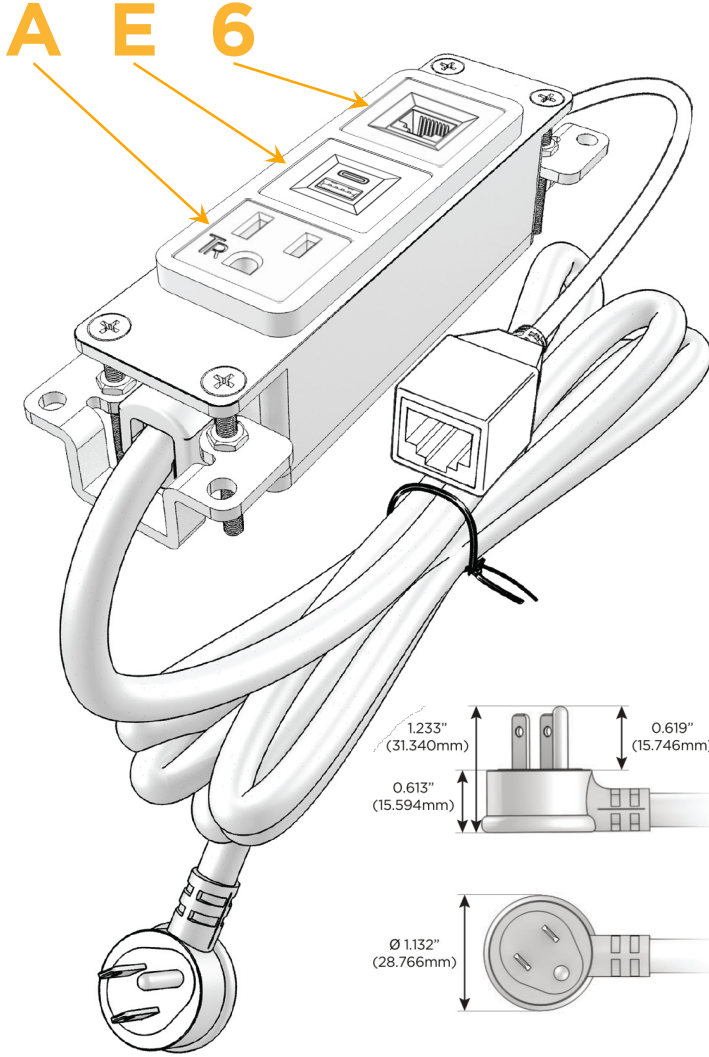

### Module/Port Options:

- A** Tamper Resistant AC Receptacle
- E** USB-A & USB-C (20W)
- M** Double USB-A (Fast Charging Ports - 18W)
- H** HDMI
- 6** CAT 6
- 12** RJ 12
- X** Switched AC
- Y** 3-Way Switch (Low Voltage)
- V** USB-C (45W High Speed Charging Port)
- S** USB-C (25W High Speed Charging Port)
- R** Switched AC (Rocker Switch)
- D** Dimmer Switch

### Plug:

Supplied with Low Profile Flat 45° Angle 120 VAC Plug

Optional Standard Straight 120 VAC Plug

Optional Straight 120 VAC Pass-through Plug

- CLEAN, COMPACT DESIGN
- STREAMLINED
- LOW PROFILE
- SIDE-EXITING CORDS
- PLUG & PLAY
- 6' AC CORD & PLUG (FLAT PLUG STANDARD)
- CUSTOMIZABLE CONFIGURATIONS AND FINISHES
- UL LISTED FOR MOUNTING IN FURNITURE
- 15A

# M-POWER-3T

AC POWER & DATA CONNECTIVITY SOLUTION

M-POWER-3TZB-AE6-ZBAB

Specs:

**Modules/Ports:**

- A** Tamper Resistant AC Receptacle
- E** USB-A & USB-C (20W)
- 6** CAT 6

TOP

Distributed by