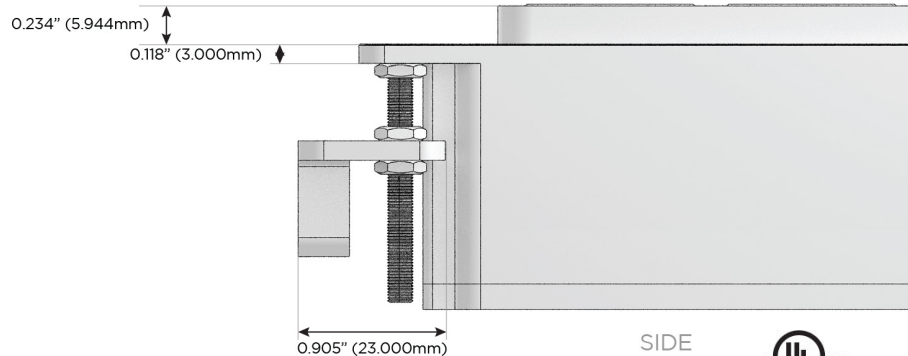

### Plug:

Supplied with Low Profile Flat 45° Angle 120 VAC Plug

Optional Standard Straight 120 VAC Plug

Optional Straight 120 VAC Pass-through Plug

- CLEAN, COMPACT DESIGN
- STREAMLINED
- LOW PROFILE
- SIDE-EXITING CORDS
- PLUG & PLAY
- 6' AC CORD & PLUG (FLAT PLUG STANDARD)
- CUSTOMIZABLE CONFIGURATIONS AND FINISHES
- UL LISTED FOR MOUNTING IN FURNITURE
- 15A

# M-POWER-3T

AC POWER & DATA CONNECTIVITY SOLUTION

M-POWER-3TZB-AE6-ZBAB

Specs:

**Modules/Ports:**

- A** Tamper Resistant AC Receptacle
- E** USB-A & USB-C (20W)
- 6** CAT 6

TOP

Distributed by