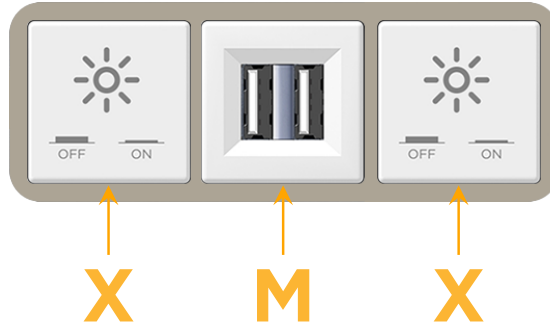

M-POWER-3T

AC POWER & DATA CONNECTIVITY SOLUTION

M-POWER-3TW-XXM-SAB

Distributed by

Mormax Company, Inc.

8 Westchester Plaza

Elmsford, NY 10523

914-699-0101

sales@mormax.com

mormax.com

Metro Light & Power's line of power & data solutions offers sophisticated design elements combined with greater ease of installation. Streamlined and low-profile, enhanced by side-exiting cords, our outlets advance the industry with their cutting edge look and feel. We believe flexibility is key, and we provide a variety of mounting options, including the ability to mount in limited spaces. Our outlets are available in many finishes and configurations, in addition to a custom color and finish capability for our clients.

Bezel Finish: **SATIN NICKEL (ABS)**

Custom Finishes Available M-POWER-3TW-XXM-SAB

Features:

Module/Port Options:

- **A** Tamper Resistant AC Receptacle
- **E** USB-A & USB-C (20W)
- **M** Double USB-A (Fast Charging Ports - 18W)
- **H** HDMI
- **6** CAT 6
- **12** RJ 12
- **X** Switched AC
- **Y** 3-Way Switch (Low Voltage)
- **V** USB-C (45W High Speed Charging Port)
- **S** USB-C (25W High Speed Charging Port)
- **R** Switched AC (Rocker Switch)
- **D** Dimmer Switch

Plug:

Supplied with Low Profile Flat 45° Angle 120 VAC Plug

Optional Standard Straight 120 VAC Plug

Optional Straight 120 VAC Pass-through Plug

- CLEAN, COMPACT DESIGN
- STREAMLINED
- LOW PROFILE
- SIDE-EXITING CORDS
- PLUG & PLAY
- 6' AC CORD & PLUG (FLAT PLUG STANDARD)
- CUSTOMIZABLE CONFIGURATIONS AND FINISHES
- UL LISTED FOR MOUNTING IN FURNITURE
- 15A