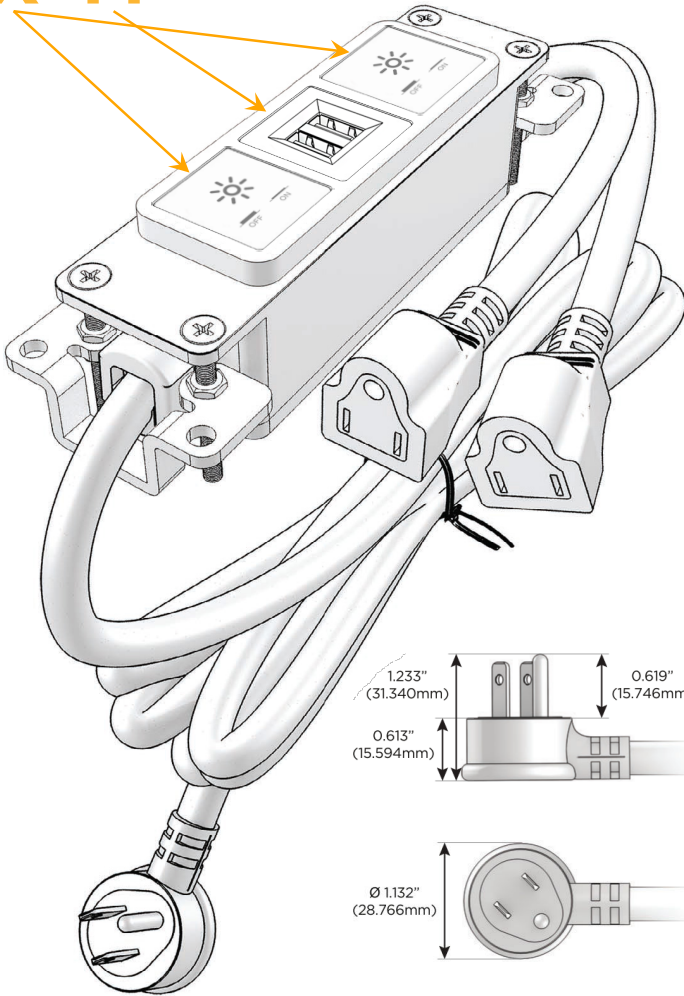

M-POWER-3T

AC POWER & DATA CONNECTIVITY SOLUTION

M-POWER-3TW-XMX-SAB

Specs:

Modules/Ports:

X Switched AC

M Double USB-A (Fast Charging Ports - 18W)

Distributed by

Mormax Company, Inc.

8 Westchester Plaza

Elmsford, NY 10523

914-699-0101

sales@mormax.com

mormax.com

X M