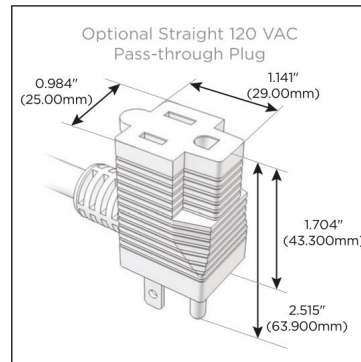

M-POWER-3T

AC POWER & DATA CONNECTIVITY SOLUTION

M-POWER-3TW-XMX-CRAB

Specs:

Modules/Ports:

- **X** Switched AC
- **M** Double USB-A (Fast Charging Ports - 18W)

Distributed by

Mormax Company, Inc.

8 Westchester Plaza

Elmsford, NY 10523

914-699-0101

sales@mormax.com

mormax.com

X M