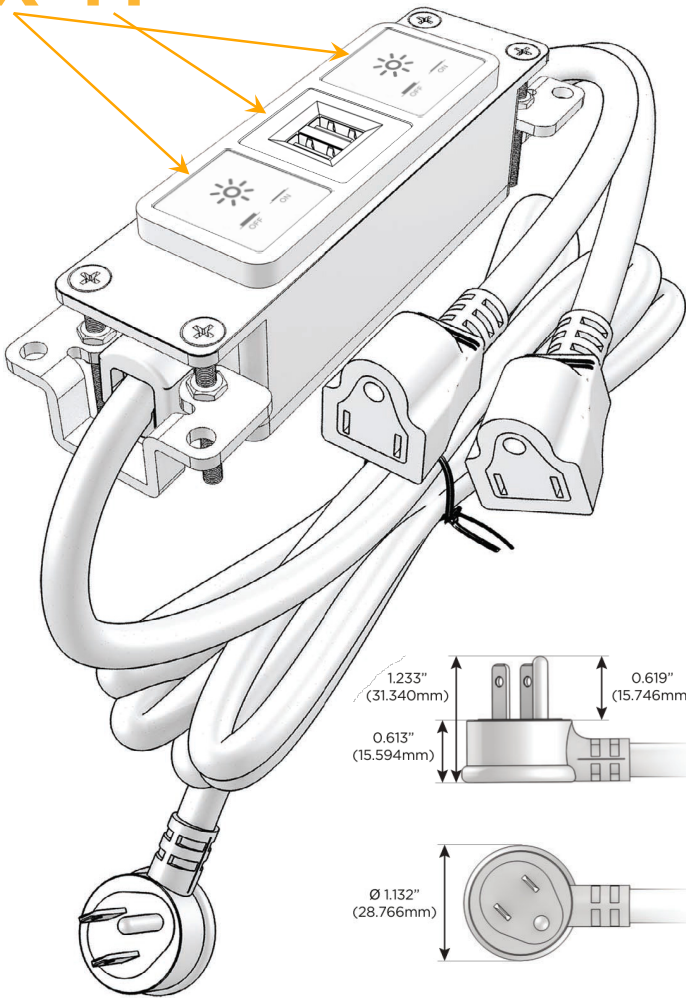

M-POWER-3T

AC POWER & DATA CONNECTIVITY SOLUTION

M-POWER-3TW-XMX-CRAB

Specs:

Modules/Ports:

- **X** Switched AC
- **M** Double USB-A (Fast Charging Ports - 18W)

Distributed by

Mormax Company, Inc.

8 Westchester Plaza

Elmsford, NY 10523

914-699-0101

sales@mormax.com

mormax.com

X M