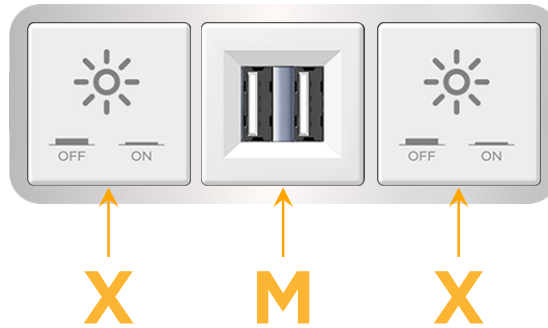

Bezel Finish: **CHROME (ABS)**
Custom Finishes Available M-POWER-3TW-XMX-CRAB

Features:

Module/Port Options:

- A** Tamper Resistant AC Receptacle
- E** USB-A & USB-C (20W)
- M** Double USB-A (Fast Charging Ports - 18W)
- H** HDMI
- 6** CAT 6
- 12** RJ 12
- X** Switched AC
- Y** 3-Way Switch (Low Voltage)
- V** USB-C (45W High Speed Charging Port)
- S** USB-C (25W High Speed Charging Port)
- R** Switched AC (Rocker Switch)
- D** Dimmer Switch

Plug:

Supplied with Low Profile Flat 45° Angle 120 VAC Plug

Optional Standard Straight 120 VAC Plug

Optional Straight 120 VAC Pass-through Plug

- CLEAN, COMPACT DESIGN
- STREAMLINED
- LOW PROFILE
- SIDE-EXITING CORDS
- PLUG & PLAY
- 6' AC CORD & PLUG (FLAT PLUG STANDARD)
- CUSTOMIZABLE CONFIGURATIONS AND FINISHES
- UL LISTED FOR MOUNTING IN FURNITURE
- 15A

M-POWER-3T

AC POWER & DATA CONNECTIVITY SOLUTION

M-POWER-3TW-XMX-CRAB

Specs:

Modules/Ports:

- X** Switched AC
- M** Double USB-A (Fast Charging Ports - 18W)

Distributed by

Mormax Company, Inc.