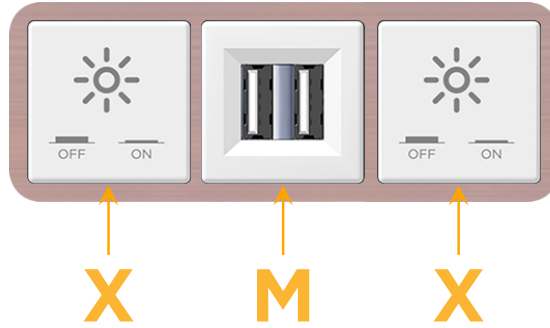

M-POWER-3T

AC POWER & DATA CONNECTIVITY SOLUTION

M-POWER-3TW-XXM-CHAB

Distributed by

Mormax Company, Inc.

8 Westchester Plaza

Elmsford, NY 10523

914-699-0101

sales@mormax.com

mormax.com

Metro Light & Power's line of power & data solutions offers sophisticated design elements combined with greater ease of installation. Streamlined and low-profile, enhanced by side-exiting cords, our outlets advance the industry with their cutting edge look and feel. We believe flexibility is key, and we provide a variety of mounting options, including the ability to mount in limited spaces. Our outlets are available in many finishes and configurations, in addition to a custom color and finish capability for our clients.

Bezel Finish: **CHAMPAGNE (ABS)**

Custom Finishes Available M-POWER-3TW-XXM-CHAB

Features:

Module/Port Options:

- **A** Tamper Resistant AC Receptacle
- **E** USB-A & USB-C (20W)
- **M** Double USB-A (Fast Charging Ports - 18W)
- **H** HDMI
- **6** CAT 6
- **12** RJ 12
- **X** Switched AC
- **Y** 3-Way Switch (Low Voltage)
- **V** USB-C (45W High Speed Charging Port)
- **S** USB-C (25W High Speed Charging Port)
- **R** Switched AC (Rocker Switch)
- **D** Dimmer Switch

Plug:

Supplied with Low Profile Flat 45° Angle 120 VAC Plug

Optional Standard Straight 120 VAC Plug

Optional Straight 120 VAC Pass-through Plug

- CLEAN, COMPACT DESIGN
- STREAMLINED
- LOW PROFILE
- SIDE-EXITING CORDS
- PLUG & PLAY
- 6' AC CORD & PLUG (FLAT PLUG STANDARD)
- CUSTOMIZABLE CONFIGURATIONS AND FINISHES
- UL LISTED FOR MOUNTING IN FURNITURE
- 15A