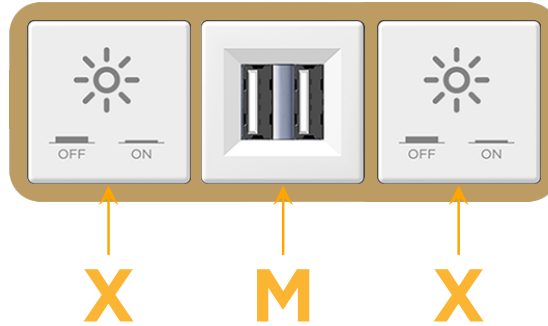

Bezel Finish: **STANDARD BRONZE (ABS)**

Custom Finishes Available M-POWER-3TW-XXM-BZAB

Features:

Module/Port Options:

- A** Tamper Resistant AC Receptacle
- E** USB-A & USB-C (20W)
- M** Double USB-A (Fast Charging Ports - 18W)
- H** HDMI
- 6** CAT 6
- 12** RJ 12
- X** Switched AC
- Y** 3-Way Switch (Low Voltage)
- V** USB-C (45W High Speed Charging Port)
- S** USB-C (25W High Speed Charging Port)
- R** Switched AC (Rocker Switch)
- D** Dimmer Switch

Plug:

Supplied with Low Profile Flat 45° Angle 120 VAC Plug

Optional Standard Straight 120 VAC Plug

Optional Straight 120 VAC Pass-through Plug

- CLEAN, COMPACT DESIGN
- STREAMLINED
- LOW PROFILE
- SIDE-EXITING CORDS
- PLUG & PLAY
- 6' AC CORD & PLUG (FLAT PLUG STANDARD)
- CUSTOMIZABLE CONFIGURATIONS AND FINISHES
- UL LISTED FOR MOUNTING IN FURNITURE
- 15A

M-POWER-3T

AC POWER & DATA CONNECTIVITY SOLUTION

M-POWER-3TW-XMX-BZAB

Specs:

Modules/Ports:

- X** Switched AC
- M** Double USB-A (Fast Charging Ports - 18W)

Distributed by

Mormax Company, Inc.