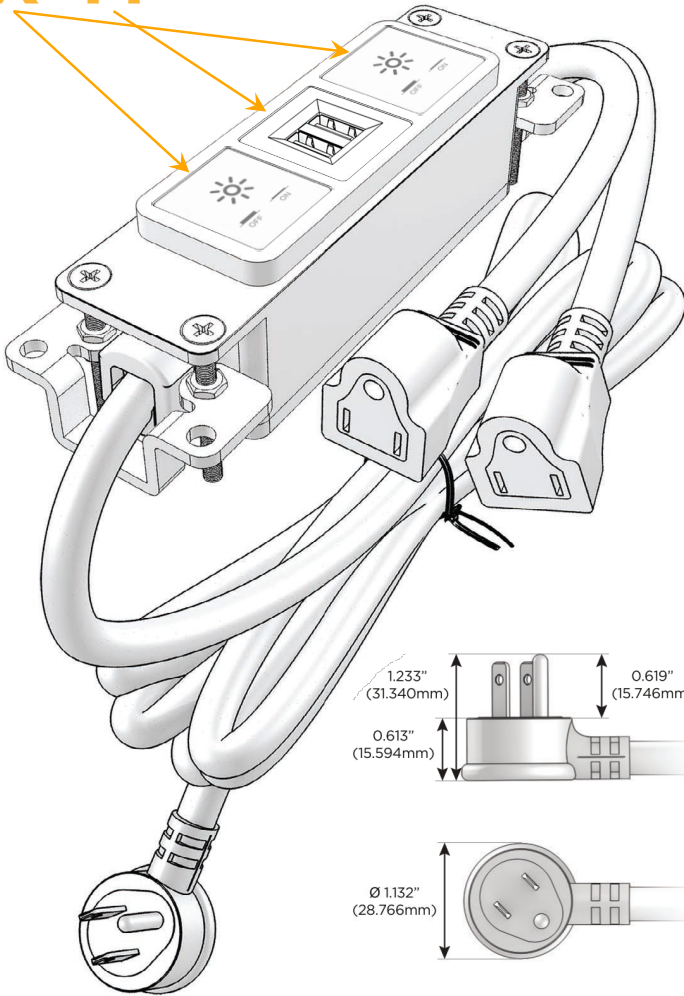

M-POWER-3T

AC POWER & DATA CONNECTIVITY SOLUTION

M-POWER-3TW-XMX-BZAB

Specs:

Modules/Ports:

- **X** Switched AC
- **M** Double USB-A (Fast Charging Ports - 18W)

Distributed by

Mormax Company, Inc.

8 Westchester Plaza

Elmsford, NY 10523

914-699-0101

sales@mormax.com

mormax.com

X M