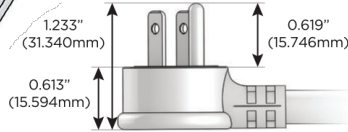

Mormax Company, Inc.

8 Westchester Plaza

Elmsford, NY 10523

914-699-0101

sales@mormax.com

mormax.com

X M