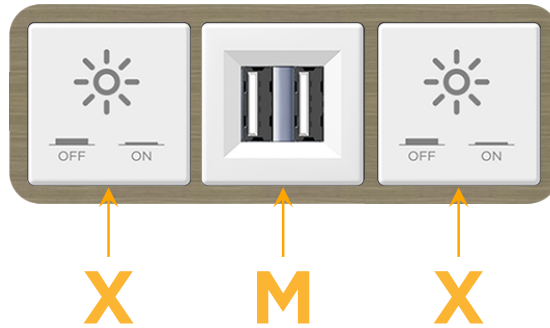

Bezel Finish: **ANTIQUED ARCHITECTURAL BRONZE (ABS)**

Custom Finishes Available M-POWER-3TW-XXM-BZ5AAB

Features:

Module/Port Options:

- A** Tamper Resistant AC Receptacle
- E** USB-A & USB-C (20W)
- M** Double USB-A (Fast Charging Ports - 18W)
- H** HDMI
- 6** CAT 6
- 12** RJ 12
- X** Switched AC
- Y** 3-Way Switch (Low Voltage)
- V** USB-C (45W High Speed Charging Port)
- S** USB-C (25W High Speed Charging Port)
- R** Switched AC (Rocker Switch)
- D** Dimmer Switch

Plug:

- Supplied with Low Profile Flat 45° Angle 120 VAC Plug
- Optional Standard Straight 120 VAC Plug
- Optional Straight 120 VAC Pass-through Plug

- CLEAN, COMPACT DESIGN
- STREAMLINED
- LOW PROFILE
- SIDE-EXITING CORDS
- PLUG & PLAY
- 6' AC CORD & PLUG (FLAT PLUG STANDARD)
- CUSTOMIZABLE CONFIGURATIONS AND FINISHES
- UL LISTED FOR MOUNTING IN FURNITURE
- 15A

M-POWER-3T

AC POWER & DATA CONNECTIVITY SOLUTION

M-POWER-3TW-XMX-BZ5AAB

Specs:

Modules/Ports:

X Switched AC

M Double USB-A (Fast Charging Ports - 18W)

Distributed by