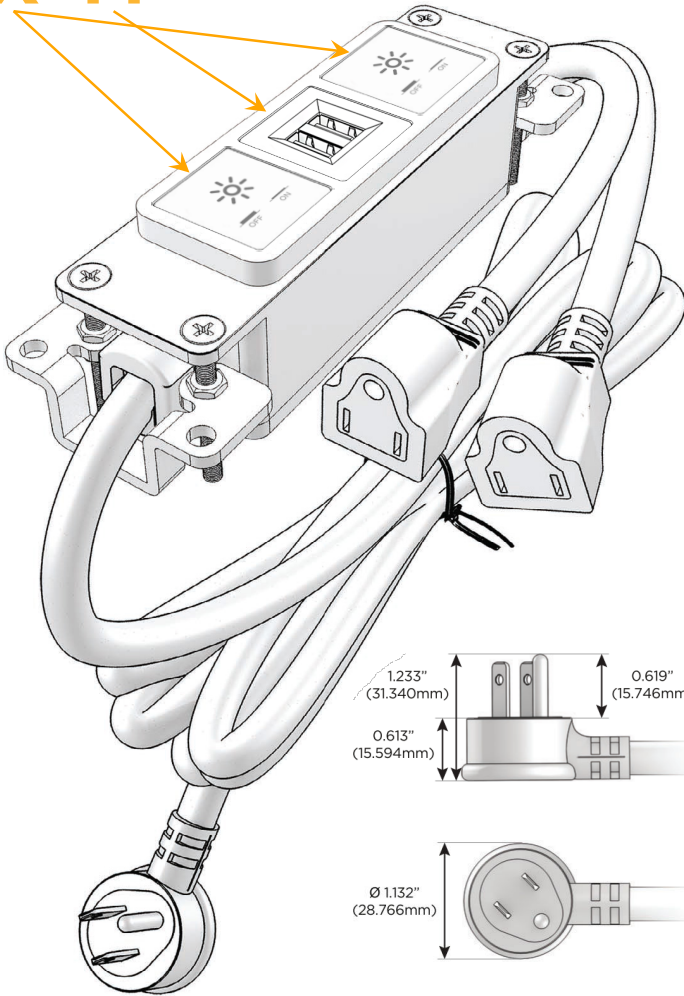

M-POWER-3T

AC POWER & DATA CONNECTIVITY SOLUTION

M-POWER-3TW-XMX-BZ5AAB

Specs:

Modules/Ports:

X Switched AC

M Double USB-A (Fast Charging Ports - 18W)

Distributed by

Mormax Company, Inc.

8 Westchester Plaza

Elmsford, NY 10523

914-699-0101

sales@mormax.com

mormax.com

X M