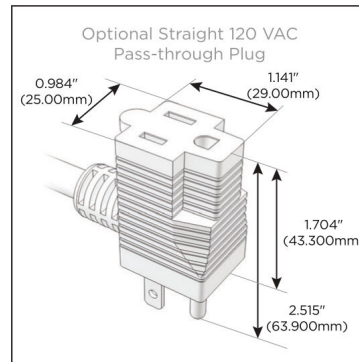

M-POWER-3T

AC POWER & DATA CONNECTIVITY SOLUTION

M-POWER-3TW-XMX-BZ4B

Specs:

Modules/Ports:

X Switched AC

M Double USB-A (Fast Charging Ports - 18W)

Distributed by

Mormax Company, Inc.

8 Westchester Plaza

Elmsford, NY 10523

914-699-0101

sales@mormax.com

mormax.com

X M