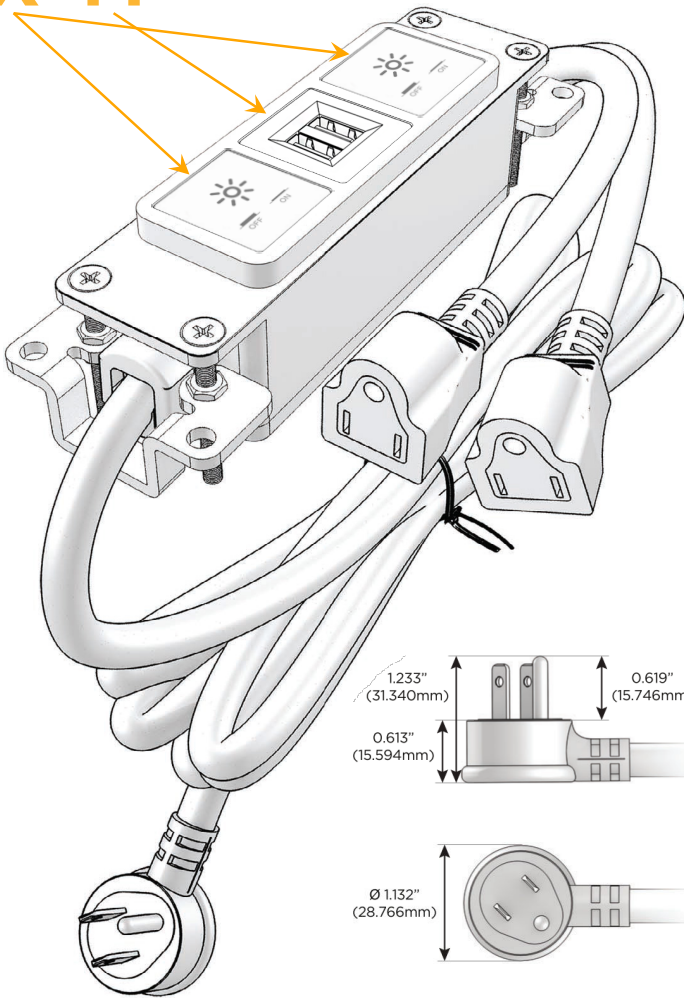

M-POWER-3T

AC POWER & DATA CONNECTIVITY SOLUTION

M-POWER-3TW-XMX-BZ4B

Specs:

Modules/Ports:

X Switched AC

M Double USB-A (Fast Charging Ports - 18W)

Distributed by

Mormax Company, Inc.

8 Westchester Plaza

Elmsford, NY 10523

914-699-0101

sales@mormax.com

mormax.com

X M