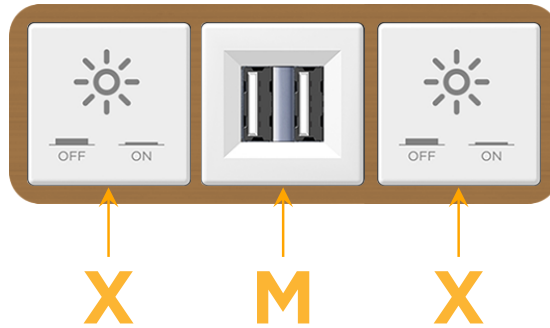

M-POWER-3T

AC POWER & DATA CONNECTIVITY SOLUTION

M-POWER-3TW-XXM-BZ4B

Distributed by

Mormax Company, Inc.

8 Westchester Plaza

Elmsford, NY 10523

914-699-0101

sales@mormax.com

mormax.com

Metro Light & Power's line of power & data solutions offers sophisticated design elements combined with greater ease of installation. Streamlined and low-profile, enhanced by side-exiting cords, our outlets advance the industry with their cutting edge look and feel. We believe flexibility is key, and we provide a variety of mounting options, including the ability to mount in limited spaces. Our outlets are available in many finishes and configurations, in addition to a custom color and finish capability for our clients.

Bezel Finish: **SOLID BRONZE BRUSHED**

Custom Finishes Available M-POWER-3TW-XXM-BZ4B

Features:

Module/Port Options:

- **A** Tamper Resistant AC Receptacle
- **E** USB-A & USB-C (20W)
- **M** Double USB-A (Fast Charging Ports - 18W)
- **H** HDMI
- **6** CAT 6
- **12** RJ 12
- **X** Switched AC
- **Y** 3-Way Switch (Low Voltage)
- **V** USB-C (45W High Speed Charging Port)
- **S** USB-C (25W High Speed Charging Port)
- **R** Switched AC (Rocker Switch)
- **D** Dimmer Switch

Plug:

Supplied with Low Profile Flat 45° Angle 120 VAC Plug

Optional Standard Straight 120 VAC Plug

Optional Straight 120 VAC Pass-through Plug

- CLEAN, COMPACT DESIGN
- STREAMLINED
- LOW PROFILE
- SIDE-EXITING CORDS
- PLUG & PLAY
- 6' AC CORD & PLUG (FLAT PLUG STANDARD)
- CUSTOMIZABLE CONFIGURATIONS AND FINISHES
- UL LISTED FOR MOUNTING IN FURNITURE
- 15A