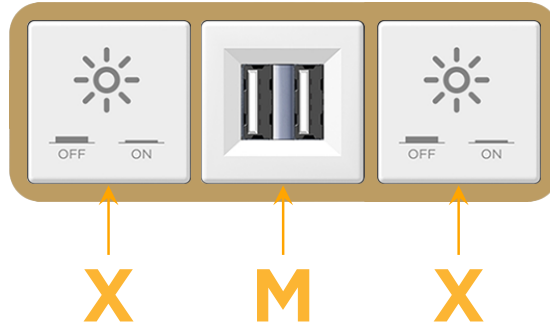

M-POWER-3T

AC POWER & DATA CONNECTIVITY SOLUTION

M-POWER-3TW-XXM-BRAB

Distributed by

Mormax Company, Inc.

8 Westchester Plaza

Elmsford, NY 10523

914-699-0101

sales@mormax.com

mormax.com

Metro Light & Power's line of power & data solutions offers sophisticated design elements combined with greater ease of installation. Streamlined and low-profile, enhanced by side-exiting cords, our outlets advance the industry with their cutting edge look and feel. We believe flexibility is key, and we provide a variety of mounting options, including the ability to mount in limited spaces. Our outlets are available in many finishes and configurations, in addition to a custom color and finish capability for our clients.

Bezel Finish: **BRASS (ABS)**

Custom Finishes Available M-POWER-3TW-XXM-BRAB

Features:

Module/Port Options:

- **A** Tamper Resistant AC Receptacle
- **E** USB-A & USB-C (20W)
- **M** Double USB-A (Fast Charging Ports - 18W)
- **H** HDMI
- **6** CAT 6
- **12** RJ 12
- **X** Switched AC
- **Y** 3-Way Switch (Low Voltage)
- **V** USB-C (45W High Speed Charging Port)
- **S** USB-C (25W High Speed Charging Port)
- **R** Switched AC (Rocker Switch)
- **D** Dimmer Switch

Plug:

Supplied with Low Profile Flat 45° Angle 120 VAC Plug

Optional Standard Straight 120 VAC Plug

Optional Straight 120 VAC Pass-through Plug

- CLEAN, COMPACT DESIGN
- STREAMLINED
- LOW PROFILE
- SIDE-EXITING CORDS
- PLUG & PLAY
- 6' AC CORD & PLUG (FLAT PLUG STANDARD)
- CUSTOMIZABLE CONFIGURATIONS AND FINISHES
- UL LISTED FOR MOUNTING IN FURNITURE
- 15A