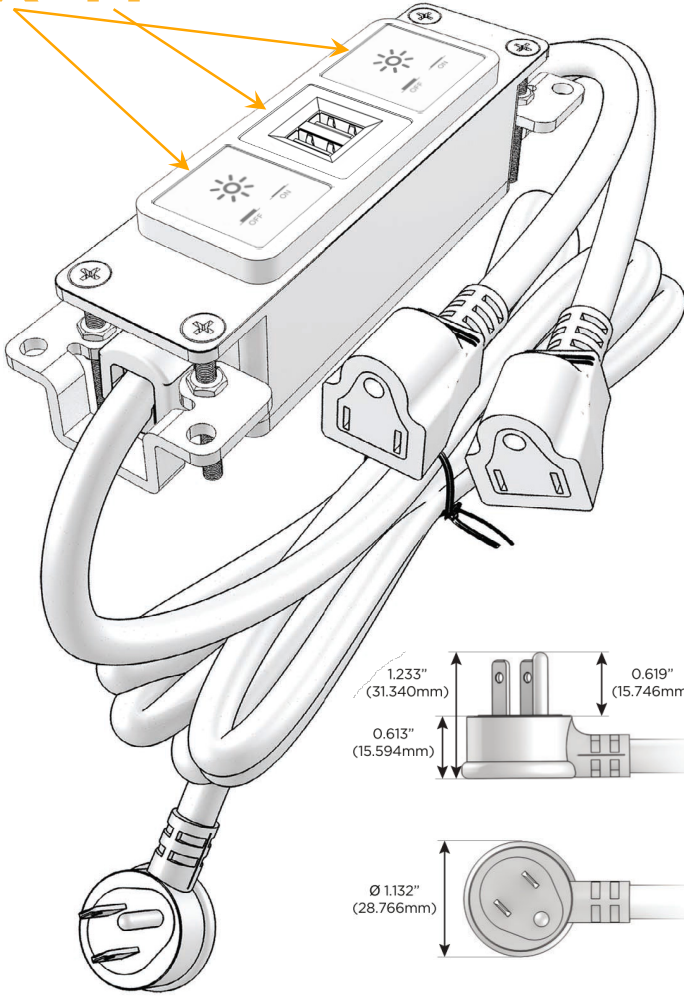

M-POWER-3T

AC POWER & DATA CONNECTIVITY SOLUTION

M-POWER-3TW-XMX-BRAB

Specs:

Modules/Ports:

X Switched AC

M Double USB-A (Fast Charging Ports - 18W)

Distributed by

Mormax Company, Inc.

8 Westchester Plaza

Elmsford, NY 10523

914-699-0101

sales@mormax.com

mormax.com

X M