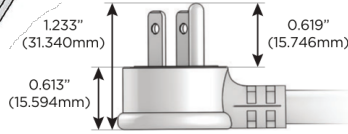

Mormax Company, Inc.

8 Westchester Plaza

Elmsford, NY 10523

914-699-0101

sales@mormax.com

mormax.com

X M