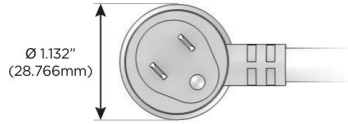

Mormax Company, Inc.

8 Westchester Plaza

Elmsford, NY 10523

914-699-0101

sales@mormax.com

mormax.com

X M