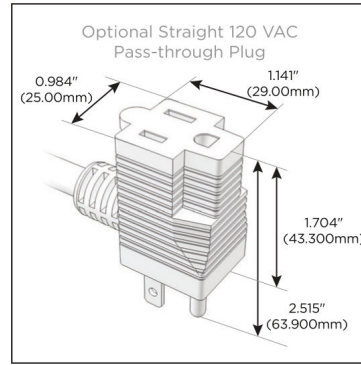

M-POWER-3T

AC POWER & DATA CONNECTIVITY SOLUTION

M-POWER-3TW-XMX-BRAB

Specs:

Modules/Ports:

X Switched AC

M Double USB-A (Fast Charging Ports - 18W)

Distributed by

Mormax Company, Inc.

8 Westchester Plaza

Elmsford, NY 10523

914-699-0101

sales@mormax.com

mormax.com

X M