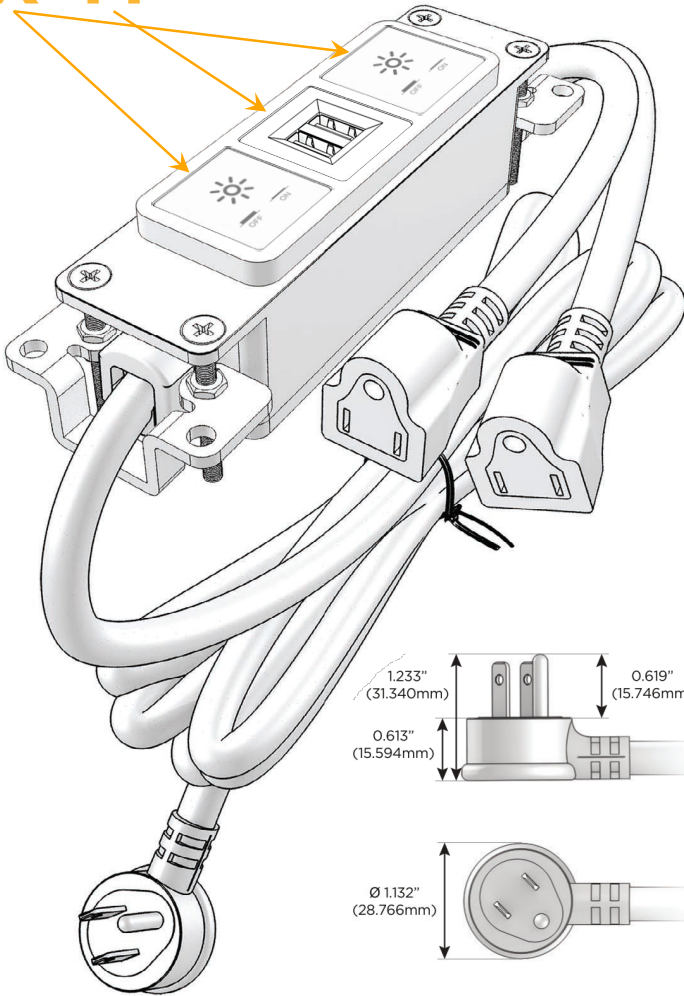

M-POWER-3T

AC POWER & DATA CONNECTIVITY SOLUTION

M-POWER-3TW-XMX-BRAAB

Specs:

Modules/Ports:

X Switched AC

M Double USB-A (Fast Charging Ports - 18W)

Distributed by

Mormax Company, Inc.

8 Westchester Plaza

Elmsford, NY 10523

914-699-0101

sales@mormax.com

mormax.com

X M