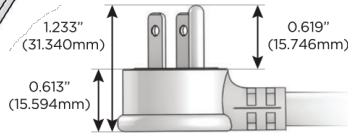

Mormax Company, Inc.

8 Westchester Plaza

Elmsford, NY 10523

914-699-0101

sales@mormax.com

mormax.com

X M