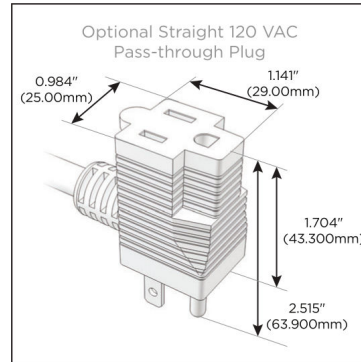

M-POWER-3T

AC POWER & DATA CONNECTIVITY SOLUTION

M-POWER-3TW-XMX-BRAAB

Specs:

Modules/Ports:

X Switched AC

M Double USB-A (Fast Charging Ports - 18W)

Distributed by

Mormax Company, Inc.

8 Westchester Plaza

Elmsford, NY 10523

914-699-0101

sales@mormax.com

mormax.com

X M