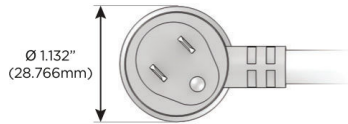

Mormax Company, Inc.

8 Westchester Plaza

Elmsford, NY 10523

914-699-0101

sales@mormax.com

mormax.com

X M