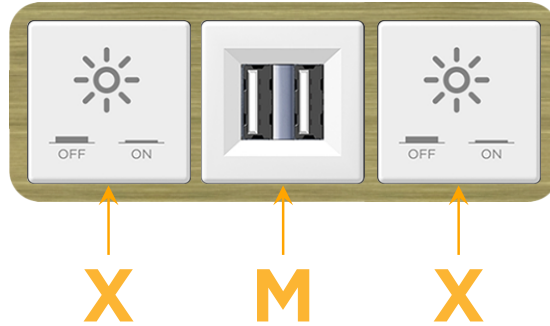

Bezel Finish: **BRASS ANTIQUED (ABS)**

Custom Finishes Available M-POWER-3TW-XXM-BRAAB

Features:

Module/Port Options:

- A** Tamper Resistant AC Receptacle
- E** USB-A & USB-C (20W)
- M** Double USB-A (Fast Charging Ports - 18W)
- H** HDMI
- 6** CAT 6
- 12** RJ 12
- X** Switched AC
- Y** 3-Way Switch (Low Voltage)
- V** USB-C (45W High Speed Charging Port)
- S** USB-C (25W High Speed Charging Port)
- R** Switched AC (Rocker Switch)
- D** Dimmer Switch

Plug:

Supplied with Low Profile Flat 45° Angle 120 VAC Plug

Optional Standard Straight 120 VAC Plug

Optional Straight 120 VAC Pass-through Plug

- CLEAN, COMPACT DESIGN
- STREAMLINED
- LOW PROFILE
- SIDE-EXITING CORDS
- PLUG & PLAY
- 6' AC CORD & PLUG (FLAT PLUG STANDARD)
- CUSTOMIZABLE CONFIGURATIONS AND FINISHES
- UL LISTED FOR MOUNTING IN FURNITURE
- 15A

M-POWER-3T

AC POWER & DATA CONNECTIVITY SOLUTION

M-POWER-3TW-XMX-BRAAB

Specs:

Modules/Ports:

X Switched AC

M Double USB-A (Fast Charging Ports - 18W)

Distributed by