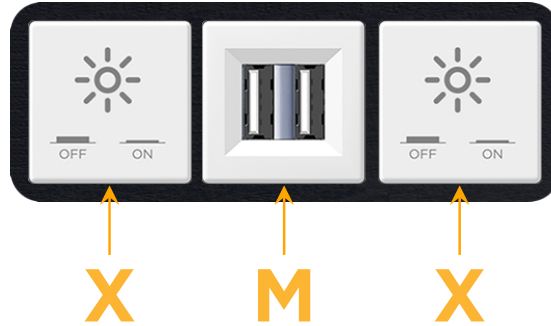

M-POWER-3T

AC POWER & DATA CONNECTIVITY SOLUTION

M-POWER-3TW-XXM-B2AB

Distributed by

Mormax Company, Inc.

8 Westchester Plaza

Elmsford, NY 10523

914-699-0101

sales@mormax.com

mormax.com

Metro Light & Power's line of power & data solutions offers sophisticated design elements combined with greater ease of installation. Streamlined and low-profile, enhanced by side-exiting cords, our outlets advance the industry with their cutting edge look and feel. We believe flexibility is key, and we provide a variety of mounting options, including the ability to mount in limited spaces. Our outlets are available in many finishes and configurations, in addition to a custom color and finish capability for our clients.

Bezel Finish: **SATIN BLACK (ABS)**

Custom Finishes Available M-POWER-3TW-XXM-B2AB

Features:

Module/Port Options:

- **A** Tamper Resistant AC Receptacle
- **E** USB-A & USB-C (20W)
- **M** Double USB-A (Fast Charging Ports - 18W)
- **H** HDMI
- **6** CAT 6
- **12** RJ 12
- **X** Switched AC
- **Y** 3-Way Switch (Low Voltage)
- **V** USB-C (45W High Speed Charging Port)
- **S** USB-C (25W High Speed Charging Port)
- **R** Switched AC (Rocker Switch)
- **D** Dimmer Switch

Plug:

Supplied with Low Profile Flat 45° Angle 120 VAC Plug

Optional Standard Straight 120 VAC Plug

Optional Straight 120 VAC Pass-through Plug

- CLEAN, COMPACT DESIGN
- STREAMLINED
- LOW PROFILE
- SIDE-EXITING CORDS
- PLUG & PLAY
- 6' AC CORD & PLUG (FLAT PLUG STANDARD)
- CUSTOMIZABLE CONFIGURATIONS AND FINISHES
- UL LISTED FOR MOUNTING IN FURNITURE
- 15A