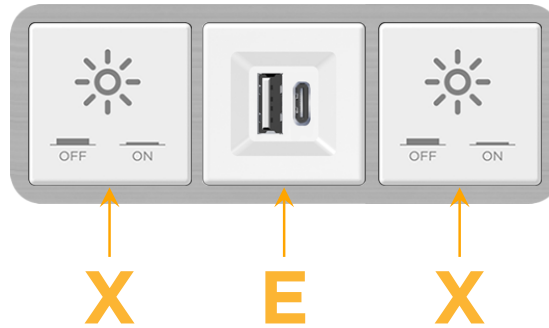

M-POWER-3T

AC POWER & DATA CONNECTIVITY SOLUTION

M-POWER-3TW-XEX-SS4B

Distributed by

Mormax Company, Inc.

8 Westchester Plaza

Elmsford, NY 10523

914-699-0101

sales@mormax.com

mormax.com

Metro Light & Power's line of power & data solutions offers sophisticated design elements combined with greater ease of installation. Streamlined and low-profile, enhanced by side-exiting cords, our outlets advance the industry with their cutting edge look and feel. We believe flexibility is key, and we provide a variety of mounting options, including the ability to mount in limited spaces. Our outlets are available in many finishes and configurations, in addition to a custom color and finish capability for our clients.

Bezel Finish: **STAINLESS STEEL BRUSHED**

Custom Finishes Available M-POWER-3TW-XEX-SS4B

Features:

Module/Port Options:

- A Tamper Resistant AC Receptacle
- E USB-A & USB-C (20W)
- M Double USB-A (Fast Charging Ports - 18W)
- H HDMI
- 6 CAT 6
- 12 RJ 12
- X Switched AC
- Y 3-Way Switch (Low Voltage)
- V USB-C (45W High Speed Charging Port)
- S USB-C (25W High Speed Charging Port)
- R Switched AC (Rocker Switch)
- D Dimmer Switch

Plug:

Supplied with Low Profile Flat 45° Angle 120 VAC Plug

Optional Standard Straight 120 VAC Plug

Optional Straight 120 VAC Pass-through Plug

- CLEAN, COMPACT DESIGN
- STREAMLINED
- LOW PROFILE
- SIDE-EXITING CORDS
- PLUG & PLAY
- 6' AC CORD & PLUG (FLAT PLUG STANDARD)
- CUSTOMIZABLE CONFIGURATIONS AND FINISHES
- UL LISTED FOR MOUNTING IN FURNITURE
- 15A