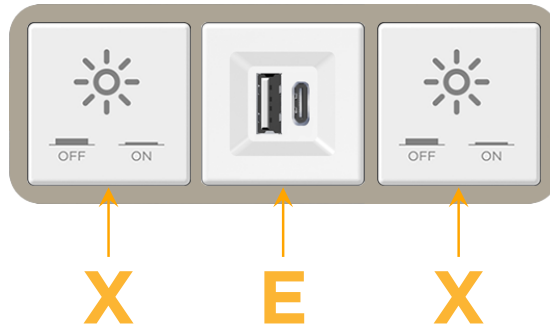

M-POWER-3T

AC POWER & DATA CONNECTIVITY SOLUTION

M-POWER-3TW-XEX-SAB

Distributed by

Mormax Company, Inc.

8 Westchester Plaza

Elmsford, NY 10523

914-699-0101

sales@mormax.com

mormax.com

Metro Light & Power's line of power & data solutions offers sophisticated design elements combined with greater ease of installation. Streamlined and low-profile, enhanced by side-exiting cords, our outlets advance the industry with their cutting edge look and feel. We believe flexibility is key, and we provide a variety of mounting options, including the ability to mount in limited spaces. Our outlets are available in many finishes and configurations, in addition to a custom color and finish capability for our clients.

Bezel Finish: **SATIN NICKEL (ABS)**

Custom Finishes Available M-POWER-3TW-XEX-SAB

Features:

Module/Port Options:

- **A** Tamper Resistant AC Receptacle
- **E** USB-A & USB-C (20W)
- **M** Double USB-A (Fast Charging Ports - 18W)
- **H** HDMI
- **6** CAT 6
- **12** RJ 12
- **X** Switched AC
- **Y** 3-Way Switch (Low Voltage)
- **V** USB-C (45W High Speed Charging Port)
- **S** USB-C (25W High Speed Charging Port)
- **R** Switched AC (Rocker Switch)
- **D** Dimmer Switch

Plug:

- Supplied with Low Profile Flat 45° Angle 120 VAC Plug
- Optional Standard Straight 120 VAC Plug
- Optional Straight 120 VAC Pass-through Plug

- CLEAN, COMPACT DESIGN
- STREAMLINED
- LOW PROFILE
- SIDE-EXITING CORDS
- PLUG & PLAY
- 6' AC CORD & PLUG (FLAT PLUG STANDARD)
- CUSTOMIZABLE CONFIGURATIONS AND FINISHES
- UL LISTED FOR MOUNTING IN FURNITURE
- 15A