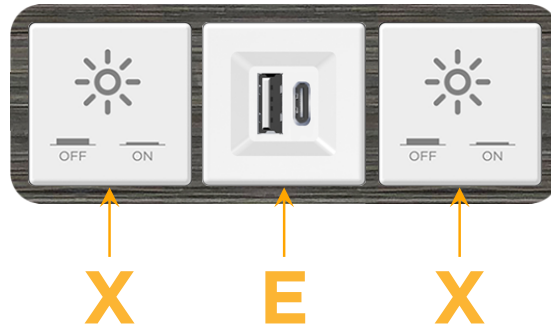

Bezel Finish: **GUNMETAL (ABS)**

Custom Finishes Available M-POWER-3TW-XEX-S3AB

Features:

Module/Port Options:

- A** Tamper Resistant AC Receptacle
- E** USB-A & USB-C (20W)
- M** Double USB-A (Fast Charging Ports - 18W)
- H** HDMI
- 6** CAT 6
- 12** RJ 12
- X** Switched AC
- Y** 3-Way Switch (Low Voltage)
- V** USB-C (45W High Speed Charging Port)
- S** USB-C (25W High Speed Charging Port)
- R** Switched AC (Rocker Switch)
- D** Dimmer Switch

Plug:

Supplied with Low Profile Flat 45° Angle 120 VAC Plug

Optional Standard Straight 120 VAC Plug

Optional Straight 120 VAC Pass-through Plug

- CLEAN, COMPACT DESIGN
- STREAMLINED
- LOW PROFILE
- SIDE-EXITING CORDS
- PLUG & PLAY
- 6' AC CORD & PLUG (FLAT PLUG STANDARD)
- CUSTOMIZABLE CONFIGURATIONS AND FINISHES
- UL LISTED FOR MOUNTING IN FURNITURE
- 15A

M-POWER-3T

AC POWER & DATA CONNECTIVITY SOLUTION

M-POWER-3TW-XEX-S3AB

Specs:

Modules/Ports:

X Switched AC

E USB-A & USB-C (20W)

Distributed by