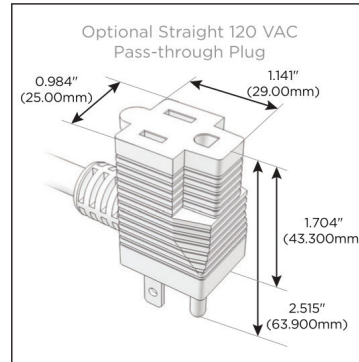

M-POWER-3T

AC POWER & DATA CONNECTIVITY SOLUTION

M-POWER-3TW-XEX-S3AB

Specs:

Modules/Ports:

X Switched AC

E USB-A & USB-C (20W)

Distributed by

Mormax Company, Inc.

8 Westchester Plaza

Elmsford, NY 10523

914-699-0101

sales@mormax.com

mormax.com

X E