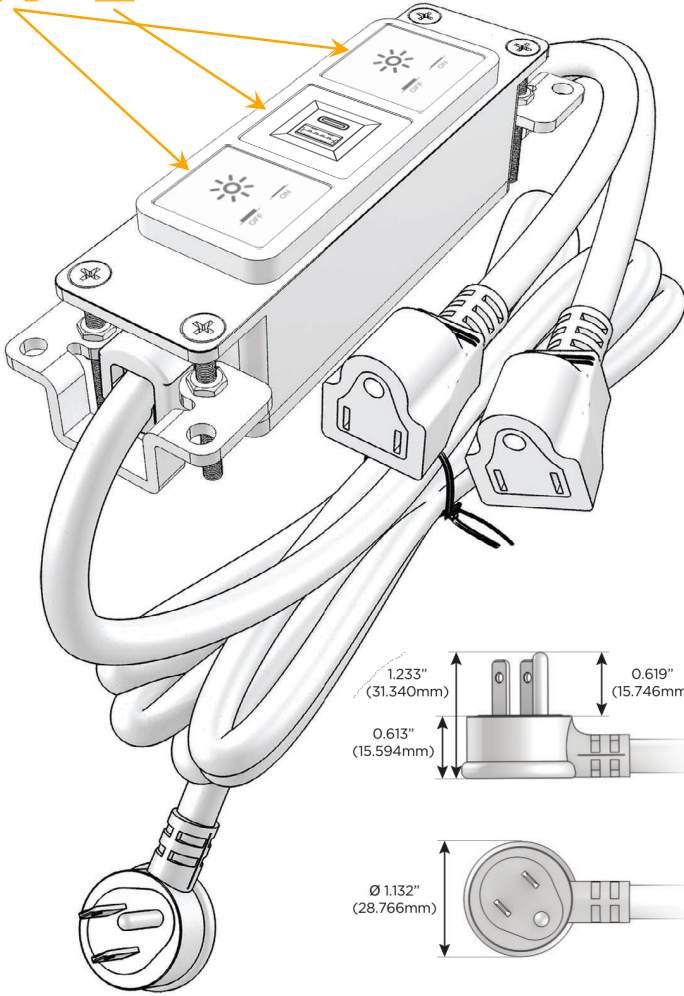

M-POWER-3T

AC POWER & DATA CONNECTIVITY SOLUTION

M-POWER-3TW-XEX-S3AB

Specs:

Modules/Ports:

X Switched AC

E USB-A & USB-C (20W)

Distributed by

Mormax Company, Inc.

8 Westchester Plaza

Elmsford, NY 10523

914-699-0101

sales@mormax.com

mormax.com

X E