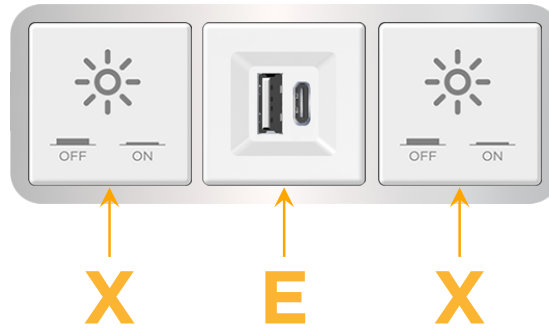

M-POWER-3T

AC POWER & DATA CONNECTIVITY SOLUTION

M-POWER-3TW-XEX-CRAB

Distributed by

Mormax Company, Inc.

8 Westchester Plaza

Elmsford, NY 10523

914-699-0101

sales@mormax.com

mormax.com

Metro Light & Power's line of power & data solutions offers sophisticated design elements combined with greater ease of installation. Streamlined and low-profile, enhanced by side-exiting cords, our outlets advance the industry with their cutting edge look and feel. We believe flexibility is key, and we provide a variety of mounting options, including the ability to mount in limited spaces. Our outlets are available in many finishes and configurations, in addition to a custom color and finish capability for our clients.

Bezel Finish: **CHROME (ABS)**
Custom Finishes Available M-POWER-3TW-XEX-CRAB

Features:

Module/Port Options:

- **A** Tamper Resistant AC Receptacle
- **E** USB-A & USB-C (20W)
- **M** Double USB-A (Fast Charging Ports - 18W)
- **H** HDMI
- **6** CAT 6
- **12** RJ 12
- **X** Switched AC
- **Y** 3-Way Switch (Low Voltage)
- **V** USB-C (45W High Speed Charging Port)
- **S** USB-C (25W High Speed Charging Port)
- **R** Switched AC (Rocker Switch)
- **D** Dimmer Switch

Plug:

Supplied with Low Profile Flat 45° Angle 120 VAC Plug

Optional Standard Straight 120 VAC Plug

Optional Straight 120 VAC Pass-through Plug

- CLEAN, COMPACT DESIGN
- STREAMLINED
- LOW PROFILE
- SIDE-EXITING CORDS
- PLUG & PLAY
- 6' AC CORD & PLUG (FLAT PLUG STANDARD)
- CUSTOMIZABLE CONFIGURATIONS AND FINISHES
- UL LISTED FOR MOUNTING IN FURNITURE
- 15A