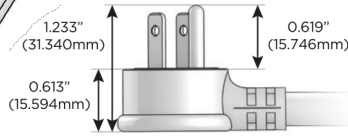

Mormax Company, Inc.

8 Westchester Plaza

Elmsford, NY 10523

914-699-0101

sales@mormax.com

mormax.com

X E