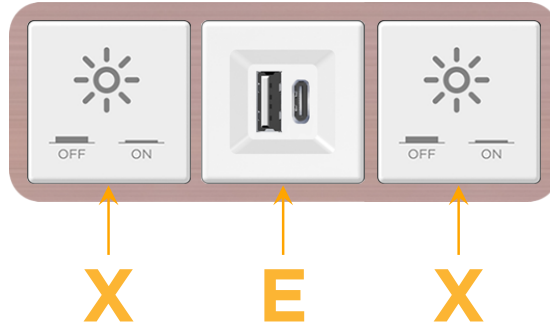

M-POWER-3T

AC POWER & DATA CONNECTIVITY SOLUTION

M-POWER-3TW-XEX-CHAB

Distributed by

Mormax Company, Inc.

8 Westchester Plaza

Elmsford, NY 10523

914-699-0101

sales@mormax.com

mormax.com

Metro Light & Power's line of power & data solutions offers sophisticated design elements combined with greater ease of installation. Streamlined and low-profile, enhanced by side-exiting cords, our outlets advance the industry with their cutting edge look and feel. We believe flexibility is key, and we provide a variety of mounting options, including the ability to mount in limited spaces. Our outlets are available in many finishes and configurations, in addition to a custom color and finish capability for our clients.

Bezel Finish: **CHAMPAGNE (ABS)**

Custom Finishes Available M-POWER-3TW-XEX-CHAB

Features:

Module/Port Options:

- **A** Tamper Resistant AC Receptacle
- **E** USB-A & USB-C (20W)
- **M** Double USB-A (Fast Charging Ports - 18W)
- **H** HDMI
- **6** CAT 6
- **12** RJ 12
- **X** Switched AC
- **Y** 3-Way Switch (Low Voltage)
- **V** USB-C (45W High Speed Charging Port)
- **S** USB-C (25W High Speed Charging Port)
- **R** Switched AC (Rocker Switch)
- **D** Dimmer Switch

Plug:

Supplied with Low Profile Flat 45° Angle 120 VAC Plug

Optional Standard Straight 120 VAC Plug

Optional Straight 120 VAC Pass-through Plug

- CLEAN, COMPACT DESIGN
- STREAMLINED
- LOW PROFILE
- SIDE-EXITING CORDS
- PLUG & PLAY
- 6' AC CORD & PLUG (FLAT PLUG STANDARD)
- CUSTOMIZABLE CONFIGURATIONS AND FINISHES
- UL LISTED FOR MOUNTING IN FURNITURE
- 15A