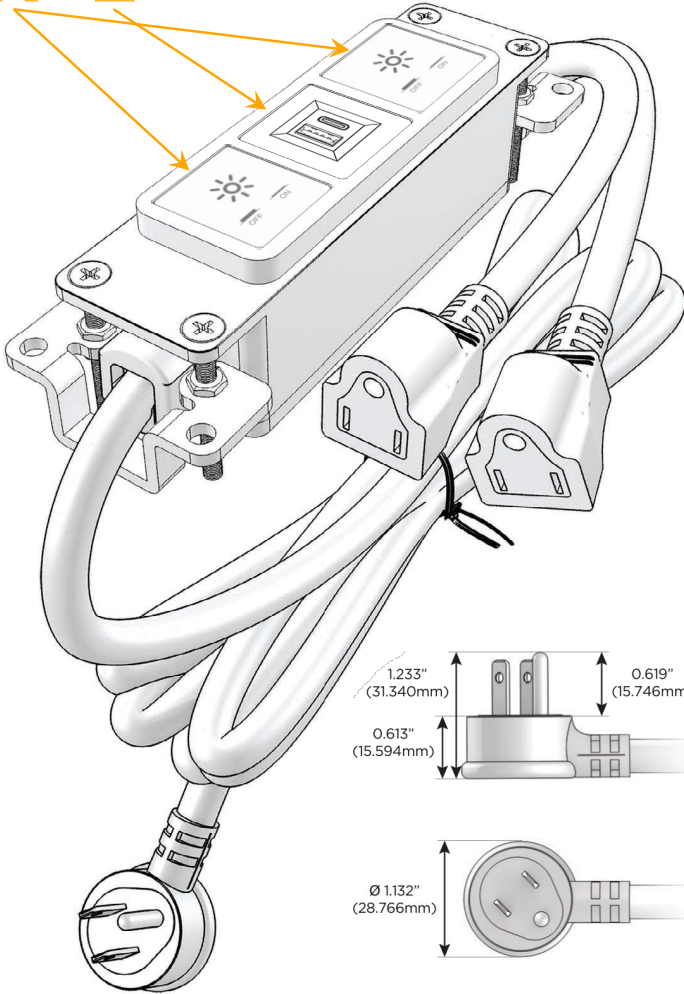

M-POWER-3T

AC POWER & DATA CONNECTIVITY SOLUTION

M-POWER-3TW-XEX-CHAB

Specs:

Modules/Ports:

X Switched AC

E USB-A & USB-C (20W)

Distributed by

Mormax Company, Inc.

8 Westchester Plaza

Elmsford, NY 10523

914-699-0101

sales@mormax.com

mormax.com

X E