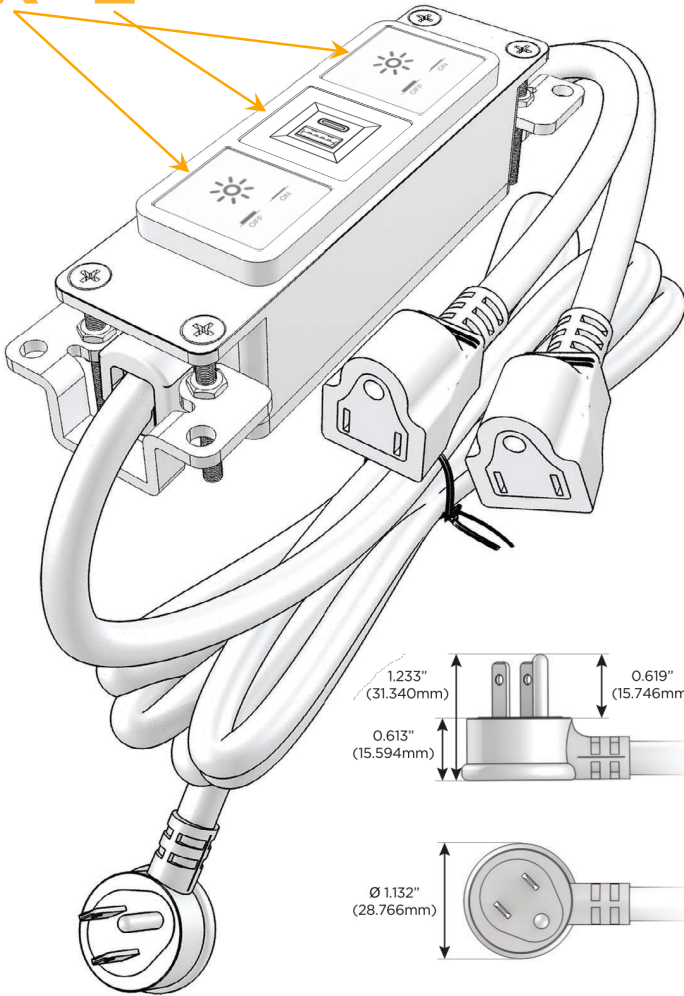

M-POWER-3T

AC POWER & DATA CONNECTIVITY SOLUTION

M-POWER-3TW-XEX-BZAB

Specs:

Modules/Ports:

X Switched AC

E USB-A & USB-C (20W)

Distributed by

Mormax Company, Inc.

8 Westchester Plaza

Elmsford, NY 10523

914-699-0101

sales@mormax.com

mormax.com

X E