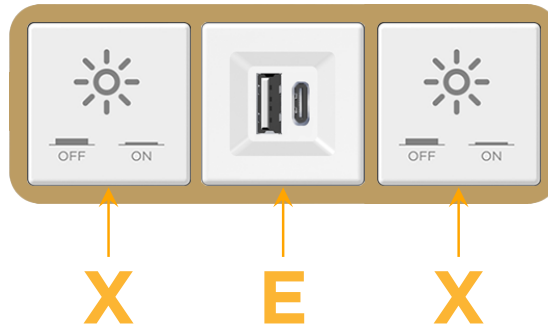

Bezel Finish: **STANDARD BRONZE (ABS)**

Custom Finishes Available M-POWER-3TW-XEX-BZAB

Features:

Module/Port Options:

- A** Tamper Resistant AC Receptacle
- E** USB-A & USB-C (20W)
- M** Double USB-A (Fast Charging Ports - 18W)
- H** HDMI
- 6** CAT 6
- 12** RJ 12
- X** Switched AC
- Y** 3-Way Switch (Low Voltage)
- V** USB-C (45W High Speed Charging Port)
- S** USB-C (25W High Speed Charging Port)
- R** Switched AC (Rocker Switch)
- D** Dimmer Switch

Plug:

Supplied with Low Profile Flat 45° Angle 120 VAC Plug

Optional Standard Straight 120 VAC Plug

Optional Straight 120 VAC Pass-through Plug

- CLEAN, COMPACT DESIGN
- STREAMLINED
- LOW PROFILE
- SIDE-EXITING CORDS
- PLUG & PLAY
- 6' AC CORD & PLUG (FLAT PLUG STANDARD)
- CUSTOMIZABLE CONFIGURATIONS AND FINISHES
- UL LISTED FOR MOUNTING IN FURNITURE
- 15A

M-POWER-3T

AC POWER & DATA CONNECTIVITY SOLUTION

M-POWER-3TW-XEX-BZAB

Specs:

Modules/Ports:

X Switched AC

E USB-A & USB-C (20W)

Distributed by