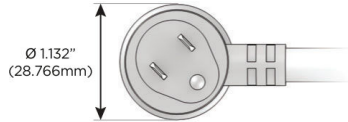

Mormax Company, Inc.

8 Westchester Plaza

Elmsford, NY 10523

914-699-0101

sales@mormax.com

mormax.com

X E