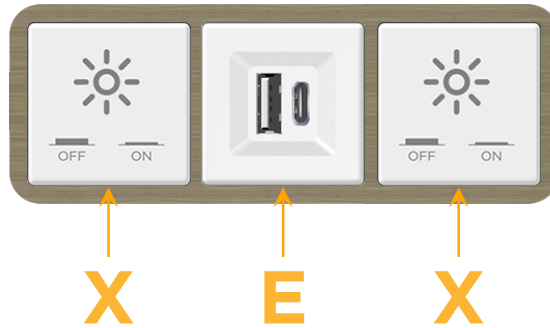

Bezel Finish: **ANTIQUED ARCHITECTURAL BRONZE (ABS)**

Custom Finishes Available M-POWER-3TW-XEX-BZ5AAB

Features:

Module/Port Options:

- A Tamper Resistant AC Receptacle
- E USB-A & USB-C (20W)
- M Double USB-A (Fast Charging Ports - 18W)
- H HDMI
- 6 CAT 6
- 12 RJ 12
- X Switched AC
- Y 3-Way Switch (Low Voltage)
- V USB-C (45W High Speed Charging Port)
- S USB-C (25W High Speed Charging Port)
- R Switched AC (Rocker Switch)
- D Dimmer Switch

Plug:

Supplied with Low Profile Flat 45° Angle 120 VAC Plug

Optional Standard Straight 120 VAC Plug

Optional Straight 120 VAC Pass-through Plug

- CLEAN, COMPACT DESIGN
- STREAMLINED
- LOW PROFILE
- SIDE-EXITING CORDS
- PLUG & PLAY
- 6' AC CORD & PLUG (FLAT PLUG STANDARD)
- CUSTOMIZABLE CONFIGURATIONS AND FINISHES
- UL LISTED FOR MOUNTING IN FURNITURE
- 15A

M-POWER-3T

AC POWER & DATA CONNECTIVITY SOLUTION

M-POWER-3TW-XEX-BZ5AAB

Specs:

Modules/Ports:

X Switched AC

E USB-A & USB-C (20W)

Distributed by