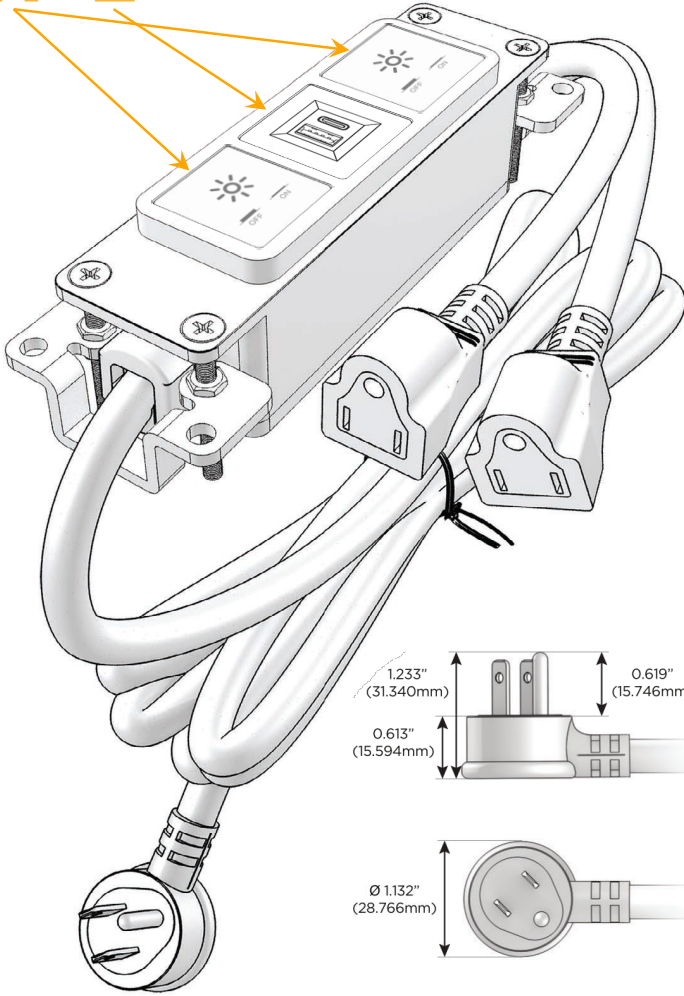

M-POWER-3T

AC POWER & DATA CONNECTIVITY SOLUTION

M-POWER-3TW-XEX-BZ5AAB

Specs:

Modules/Ports:

X Switched AC

E USB-A & USB-C (20W)

Distributed by

Mormax Company, Inc.

8 Westchester Plaza

Elmsford, NY 10523

914-699-0101

sales@mormax.com

mormax.com

X E