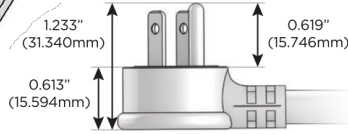

Mormax Company, Inc.

8 Westchester Plaza

Elmsford, NY 10523

914-699-0101

sales@mormax.com

mormax.com

X E