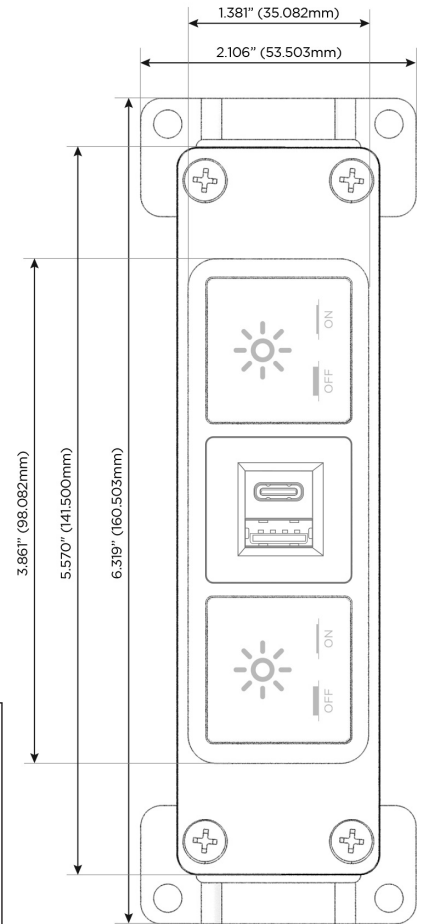

Bezel Finish: **BRASS ANTIQUED (ABS)**

Custom Finishes Available M-POWER-3TW-XEX-BRAAB

Features:

Module/Port Options:

- A** Tamper Resistant AC Receptacle
- E** USB-A & USB-C (20W)
- M** Double USB-A (Fast Charging Ports - 18W)
- H** HDMI
- 6** CAT 6
- 12** RJ 12
- X** Switched AC
- Y** 3-Way Switch (Low Voltage)
- V** USB-C (45W High Speed Charging Port)
- S** USB-C (25W High Speed Charging Port)
- R** Switched AC (Rocker Switch)
- D** Dimmer Switch

Plug:

Supplied with Low Profile Flat 45° Angle 120 VAC Plug

Optional Standard Straight 120 VAC Plug

Optional Straight 120 VAC Pass-through Plug

- CLEAN, COMPACT DESIGN
- STREAMLINED
- LOW PROFILE
- SIDE-EXITING CORDS
- PLUG & PLAY
- 6' AC CORD & PLUG (FLAT PLUG STANDARD)
- CUSTOMIZABLE CONFIGURATIONS AND FINISHES
- UL LISTED FOR MOUNTING IN FURNITURE
- 15A

M-POWER-3T

AC POWER & DATA CONNECTIVITY SOLUTION

M-POWER-3TW-XEX-BRAAB

Specs:

Modules/Ports:

X Switched AC

E USB-A & USB-C (20W)

Distributed by

SIDE