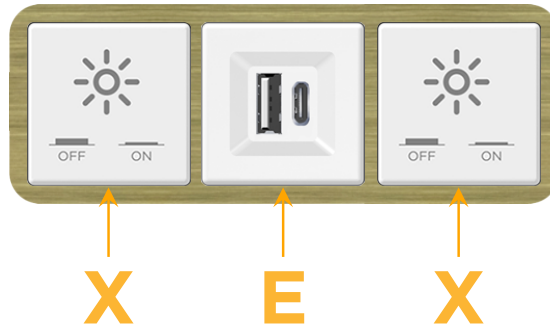

Bezel Finish: **BRASS ANTIQUED (ABS)**

Custom Finishes Available M-POWER-3TW-XEX-BRAAB

Features:

Module/Port Options:

- A** Tamper Resistant AC Receptacle
- E** USB-A & USB-C (20W)
- M** Double USB-A (Fast Charging Ports - 18W)
- H** HDMI
- 6** CAT 6
- 12** RJ 12
- X** Switched AC
- Y** 3-Way Switch (Low Voltage)
- V** USB-C (45W High Speed Charging Port)
- S** USB-C (25W High Speed Charging Port)
- R** Switched AC (Rocker Switch)
- D** Dimmer Switch

Plug:

Supplied with Low Profile Flat 45° Angle 120 VAC Plug

Optional Standard Straight 120 VAC Plug

Optional Straight 120 VAC Pass-through Plug

- CLEAN, COMPACT DESIGN
- STREAMLINED
- LOW PROFILE
- SIDE-EXITING CORDS
- PLUG & PLAY
- 6' AC CORD & PLUG (FLAT PLUG STANDARD)
- CUSTOMIZABLE CONFIGURATIONS AND FINISHES
- UL LISTED FOR MOUNTING IN FURNITURE
- 15A

M-POWER-3T

AC POWER & DATA CONNECTIVITY SOLUTION

M-POWER-3TW-XEX-BRAAB

Specs:

Modules/Ports:

X Switched AC

E USB-A & USB-C (20W)

Distributed by