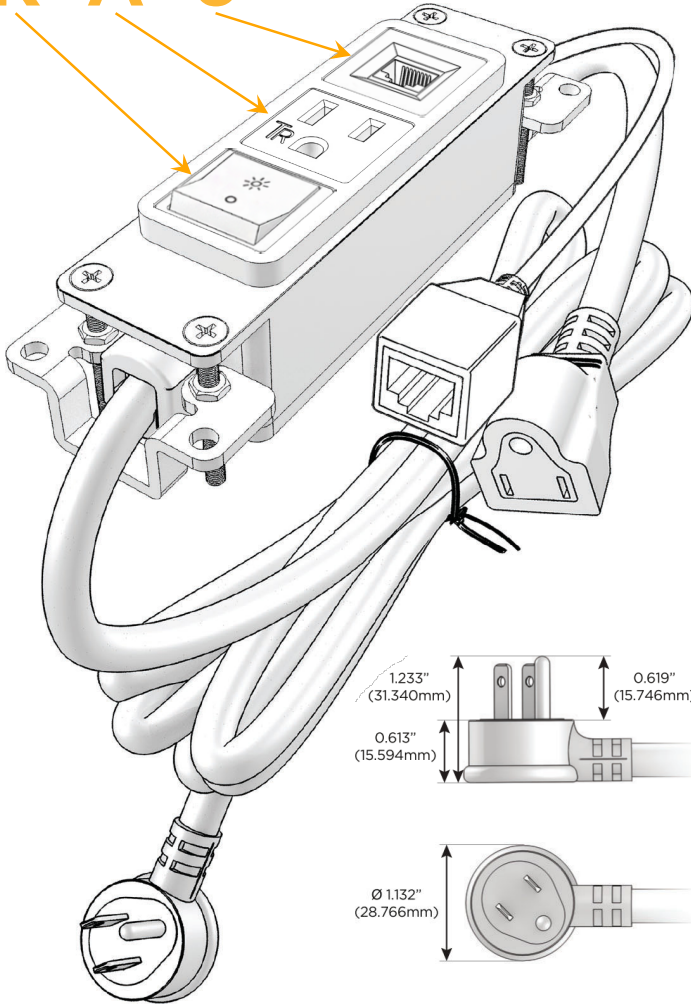

M-POWER-3T

AC POWER & DATA CONNECTIVITY SOLUTION

M-POWER-3TW-RA6-WB

Specs:

Modules/Ports:

- **R** Switched AC (Rocker Switch)
- **A** Tamper Resistant AC Receptacle
- **6** CAT 6

Distributed by

Mormax Company, Inc.

8 Westchester Plaza

Elmsford, NY 10523

914-699-0101

sales@mormax.com

mormax.com

R A 6