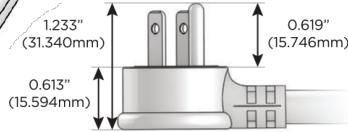

Mormax Company, Inc.

8 Westchester Plaza

Elmsford, NY 10523

914-699-0101

sales@mormax.com

mormax.com

R A 6