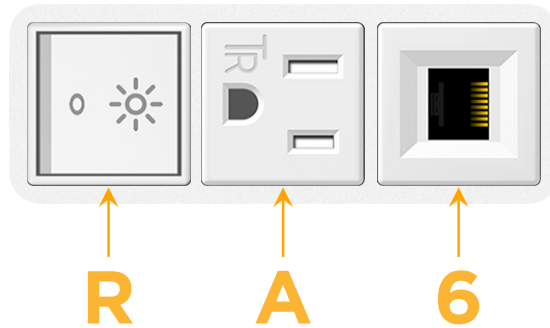

Bezel Finish: **WHITE (STEEL)**

Custom Finishes Available M-POWER-3TW-RA6-WB

Features:

Module/Port Options:

- A** Tamper Resistant AC Receptacle
- E** USB-A & USB-C (20W)
- M** Double USB-A (Fast Charging Ports - 18W)
- H** HDMI
- 6** CAT 6
- 12** RJ 12
- X** Switched AC
- Y** 3-Way Switch (Low Voltage)
- V** USB-C (45W High Speed Charging Port)
- S** USB-C (25W High Speed Charging Port)
- R** Switched AC (Rocker Switch)
- D** Dimmer Switch

Plug:

Supplied with Low Profile Flat 45° Angle 120 VAC Plug

Optional Standard Straight 120 VAC Plug

Optional Straight 120 VAC Pass-through Plug

- CLEAN, COMPACT DESIGN
- STREAMLINED
- LOW PROFILE
- SIDE-EXITING CORDS
- PLUG & PLAY
- 6' AC CORD & PLUG (FLAT PLUG STANDARD)
- CUSTOMIZABLE CONFIGURATIONS AND FINISHES
- UL LISTED FOR MOUNTING IN FURNITURE
- 15A

M-POWER-3T

AC POWER & DATA CONNECTIVITY SOLUTION

M-POWER-3TW-RA6-WB

Specs:

Modules/Ports:

- R** Switched AC (Rocker Switch)
- A** Tamper Resistant AC Receptacle
- 6** CAT 6

Distributed by

Mormax Company, Inc.