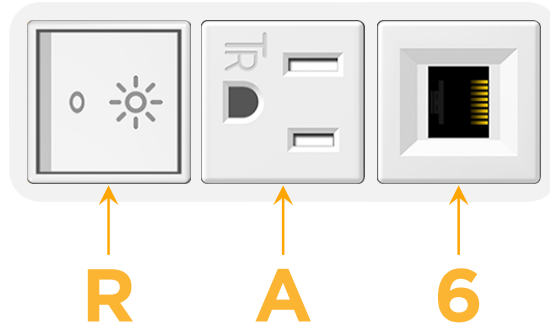

M-POWER-3T

AC POWER & DATA CONNECTIVITY SOLUTION

M-POWER-3TW-RA6-WAB

Distributed by

Mormax Company, Inc.

8 Westchester Plaza

Elmsford, NY 10523

914-699-0101

sales@mormax.com

mormax.com

Metro Light & Power's line of power & data solutions offers sophisticated design elements combined with greater ease of installation. Streamlined and low-profile, enhanced by side-exiting cords, our outlets advance the industry with their cutting edge look and feel. We believe flexibility is key, and we provide a variety of mounting options, including the ability to mount in limited spaces. Our outlets are available in many finishes and configurations, in addition to a custom color and finish capability for our clients.

Bezel Finish: **WHITE (ABS)**

Custom Finishes Available M-POWER-3TW-RA6-WAB

Features:

Module/Port Options:

- **A** Tamper Resistant AC Receptacle
- **E** USB-A & USB-C (20W)
- **M** Double USB-A (Fast Charging Ports - 18W)
- **H** HDMI
- **6** CAT 6
- **12** RJ 12
- **X** Switched AC
- **Y** 3-Way Switch (Low Voltage)
- **V** USB-C (45W High Speed Charging Port)
- **S** USB-C (25W High Speed Charging Port)
- **R** Switched AC (Rocker Switch)
- **D** Dimmer Switch

Plug:

Supplied with Low Profile Flat 45° Angle 120 VAC Plug

Optional Standard Straight 120 VAC Plug

Optional Straight 120 VAC Pass-through Plug

- CLEAN, COMPACT DESIGN
- STREAMLINED
- LOW PROFILE
- SIDE-EXITING CORDS
- PLUG & PLAY
- 6' AC CORD & PLUG (FLAT PLUG STANDARD)
- CUSTOMIZABLE CONFIGURATIONS AND FINISHES
- UL LISTED FOR MOUNTING IN FURNITURE
- 15A