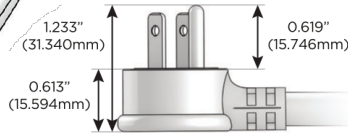

Mormax Company, Inc.

8 Westchester Plaza

Elmsford, NY 10523

914-699-0101

sales@mormax.com

mormax.com

R A 6