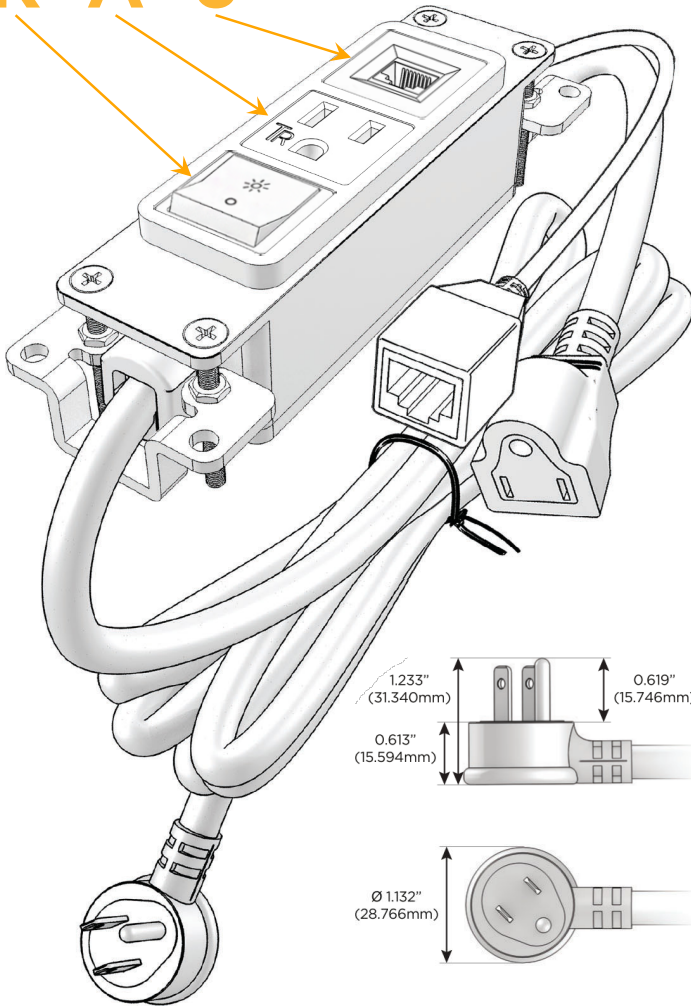

M-POWER-3T

AC POWER & DATA CONNECTIVITY SOLUTION

M-POWER-3TW-RA6-WAB

Specs:

Modules/Ports:

- **R** Switched AC (Rocker Switch)
- **A** Tamper Resistant AC Receptacle
- **6** CAT 6

Distributed by

Mormax Company, Inc.

8 Westchester Plaza

Elmsford, NY 10523

914-699-0101

sales@mormax.com

mormax.com

R A 6