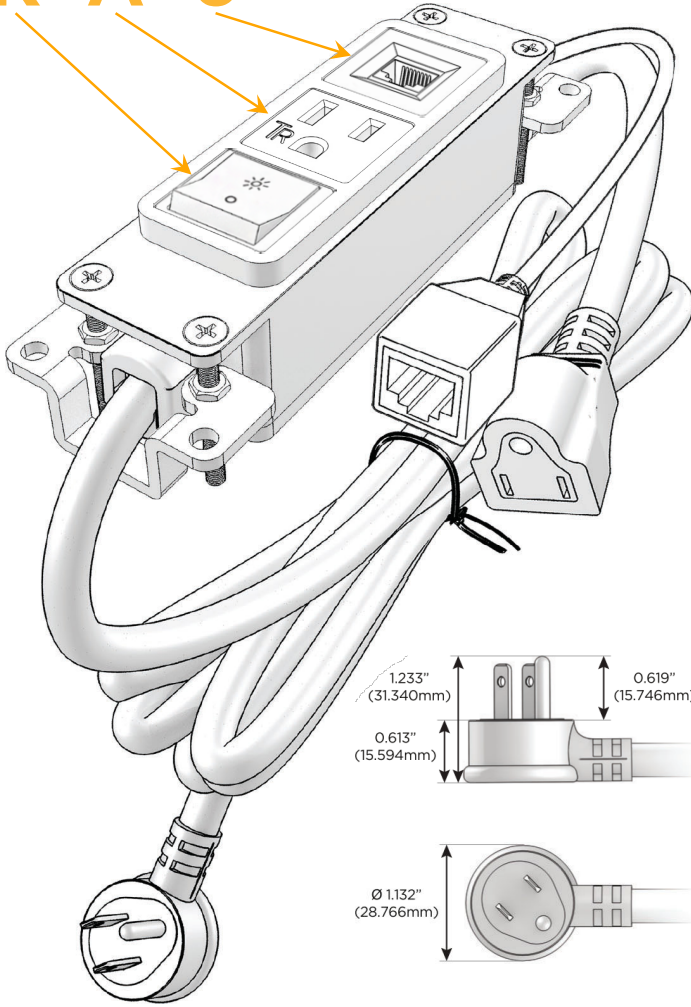

M-POWER-3T

AC POWER & DATA CONNECTIVITY SOLUTION

M-POWER-3TW-RA6-SS8B

Specs:

Modules/Ports:

- **R** Switched AC (Rocker Switch)
- **A** Tamper Resistant AC Receptacle
- **6** CAT 6

Distributed by

Mormax Company, Inc.

8 Westchester Plaza

Elmsford, NY 10523

914-699-0101

sales@mormax.com

mormax.com

R A 6