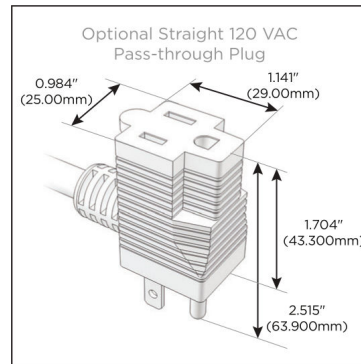

M-POWER-3T

AC POWER & DATA CONNECTIVITY SOLUTION

M-POWER-3TW-RA6-SS8B

Specs:

Modules/Ports:

- **R** Switched AC (Rocker Switch)
- **A** Tamper Resistant AC Receptacle
- **6** CAT 6

Distributed by

Mormax Company, Inc.

8 Westchester Plaza

Elmsford, NY 10523

914-699-0101

sales@mormax.com

mormax.com

R A 6