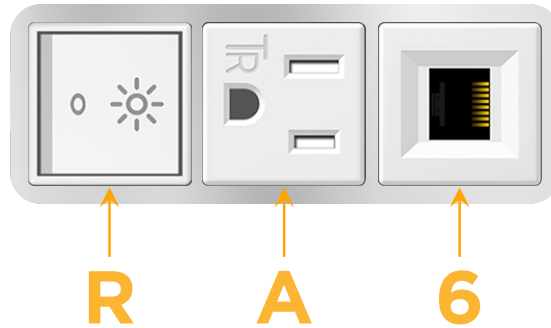

Bezel Finish: **STAINLESS STEEL MIRROR FINISH**

Custom Finishes Available M-POWER-3TW-RA6-SS8B

Features:

Module/Port Options:

- A** Tamper Resistant AC Receptacle
- E** USB-A & USB-C (20W)
- M** Double USB-A (Fast Charging Ports - 18W)
- H** HDMI
- 6** CAT 6
- 12** RJ 12
- X** Switched AC
- Y** 3-Way Switch (Low Voltage)
- V** USB-C (45W High Speed Charging Port)
- S** USB-C (25W High Speed Charging Port)
- R** Switched AC (Rocker Switch)
- D** Dimmer Switch

Plug:

Supplied with Low Profile Flat 45° Angle 120 VAC Plug

Optional Standard Straight 120 VAC Plug

Optional Straight 120 VAC Pass-through Plug

- CLEAN, COMPACT DESIGN
- STREAMLINED
- LOW PROFILE
- SIDE-EXITING CORDS
- PLUG & PLAY
- 6' AC CORD & PLUG (FLAT PLUG STANDARD)
- CUSTOMIZABLE CONFIGURATIONS AND FINISHES
- UL LISTED FOR MOUNTING IN FURNITURE
- 15A

M-POWER-3T

AC POWER & DATA CONNECTIVITY SOLUTION

M-POWER-3TW-RA6-SS8B

Specs:

Modules/Ports:

- R** Switched AC (Rocker Switch)
- A** Tamper Resistant AC Receptacle
- 6** CAT 6

Distributed by

Mormax Company, Inc.