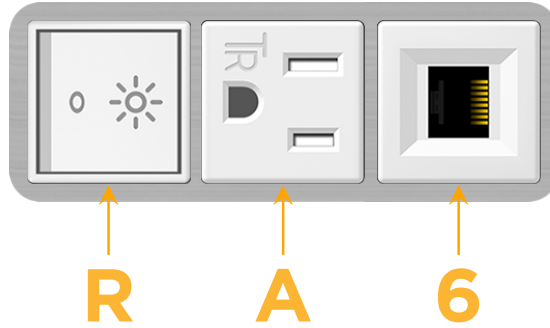

Bezel Finish: **STAINLESS STEEL BRUSHED**

Custom Finishes Available M-POWER-3TW-RA6-SS4B

Features:

Module/Port Options:

- A Tamper Resistant AC Receptacle
- E USB-A & USB-C (20W)
- M Double USB-A (Fast Charging Ports - 18W)
- H HDMI
- 6 CAT 6
- 12 RJ 12
- X Switched AC
- Y 3-Way Switch (Low Voltage)
- V USB-C (45W High Speed Charging Port)
- S USB-C (25W High Speed Charging Port)
- R Switched AC (Rocker Switch)
- D Dimmer Switch

Plug:

Supplied with Low Profile Flat 45° Angle 120 VAC Plug

Optional Standard Straight 120 VAC Plug

Optional Straight 120 VAC Pass-through Plug

- CLEAN, COMPACT DESIGN
- STREAMLINED
- LOW PROFILE
- SIDE-EXITING CORDS
- PLUG & PLAY
- 6' AC CORD & PLUG (FLAT PLUG STANDARD)
- CUSTOMIZABLE CONFIGURATIONS AND FINISHES
- UL LISTED FOR MOUNTING IN FURNITURE
- 15A

M-POWER-3T

AC POWER & DATA CONNECTIVITY SOLUTION

M-POWER-3TW-RA6-SS4B

Specs:

Modules/Ports:

- R** Switched AC (Rocker Switch)
- A** Tamper Resistant AC Receptacle
- 6** CAT 6

Distributed by

Mormax Company, Inc.