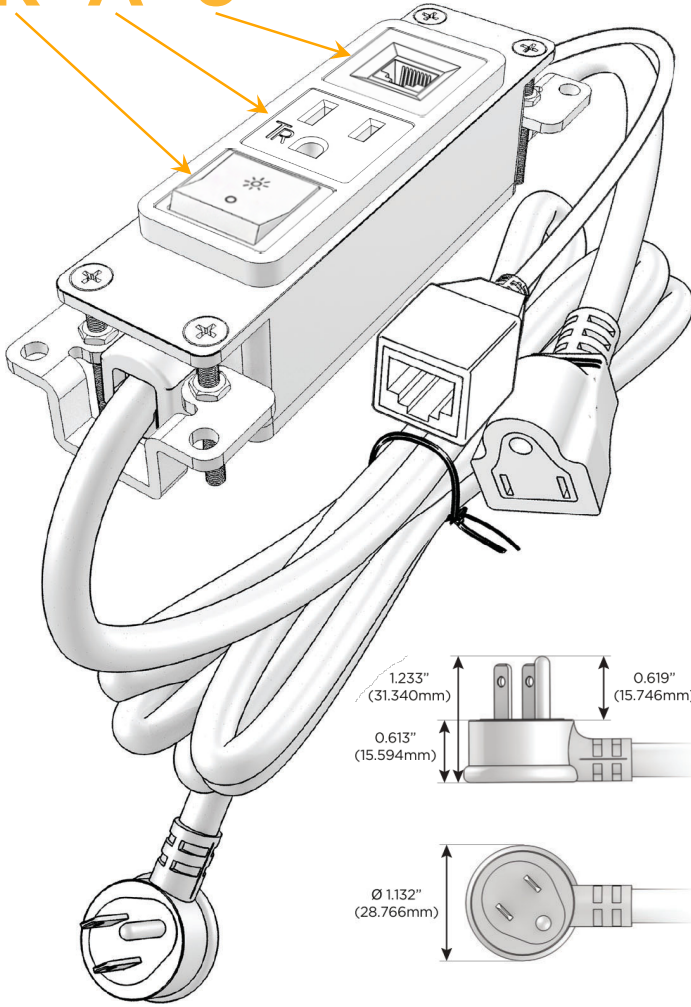

M-POWER-3T

AC POWER & DATA CONNECTIVITY SOLUTION

M-POWER-3TW-RA6-SS4B

Specs:

Modules/Ports:

- **R** Switched AC (Rocker Switch)
- **A** Tamper Resistant AC Receptacle
- **6** CAT 6

Distributed by

Mormax Company, Inc.

8 Westchester Plaza

Elmsford, NY 10523

914-699-0101

sales@mormax.com

mormax.com

R A 6