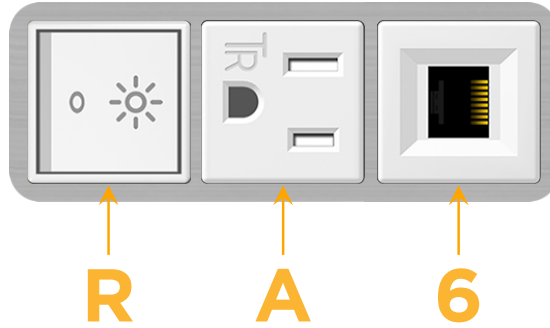

M-POWER-3T

AC POWER & DATA CONNECTIVITY SOLUTION

M-POWER-3TW-RA6-SS4AB

Distributed by

Mormax Company, Inc.

8 Westchester Plaza

Elmsford, NY 10523

914-699-0101

sales@mormax.com

mormax.com

Metro Light & Power's line of power & data solutions offers sophisticated design elements combined with greater ease of installation. Streamlined and low-profile, enhanced by side-exiting cords, our outlets advance the industry with their cutting edge look and feel. We believe flexibility is key, and we provide a variety of mounting options, including the ability to mount in limited spaces. Our outlets are available in many finishes and configurations, in addition to a custom color and finish capability for our clients.

Bezel Finish: **BRUSHED STAINLESS (ABS)**

Custom Finishes Available M-POWER-3TW-RA6-SS4AB

Features:

Module/Port Options:

- A Tamper Resistant AC Receptacle
- E USB-A & USB-C (20W)
- M Double USB-A (Fast Charging Ports - 18W)
- H HDMI
- 6 CAT 6
- 12 RJ 12
- X Switched AC
- Y 3-Way Switch (Low Voltage)
- V USB-C (45W High Speed Charging Port)
- S USB-C (25W High Speed Charging Port)
- R Switched AC (Rocker Switch)
- D Dimmer Switch

Plug:

Supplied with Low Profile Flat 45° Angle 120 VAC Plug

Optional Standard Straight 120 VAC Plug

Optional Straight 120 VAC Pass-through Plug

- CLEAN, COMPACT DESIGN
- STREAMLINED
- LOW PROFILE
- SIDE-EXITING CORDS
- PLUG & PLAY
- 6' AC CORD & PLUG (FLAT PLUG STANDARD)
- CUSTOMIZABLE CONFIGURATIONS AND FINISHES
- UL LISTED FOR MOUNTING IN FURNITURE
- 15A