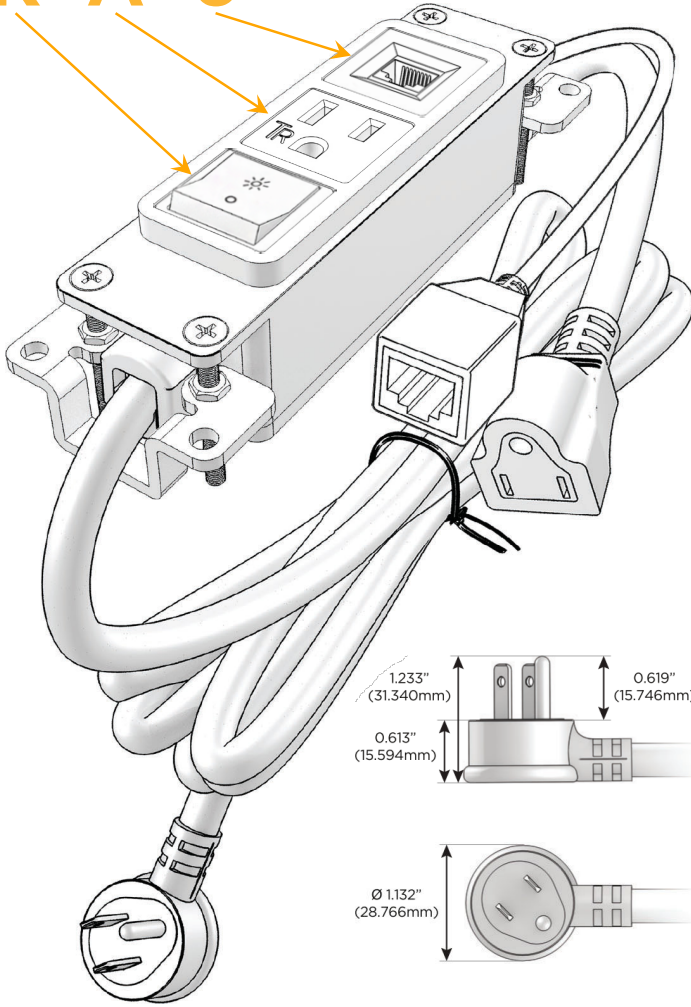

M-POWER-3T

AC POWER & DATA CONNECTIVITY SOLUTION

M-POWER-3TW-RA6-SS4AB

Specs:

Modules/Ports:

- **R** Switched AC (Rocker Switch)
- **A** Tamper Resistant AC Receptacle
- **6** CAT 6

Distributed by

Mormax Company, Inc.

8 Westchester Plaza

Elmsford, NY 10523

914-699-0101

sales@mormax.com

mormax.com

R A 6