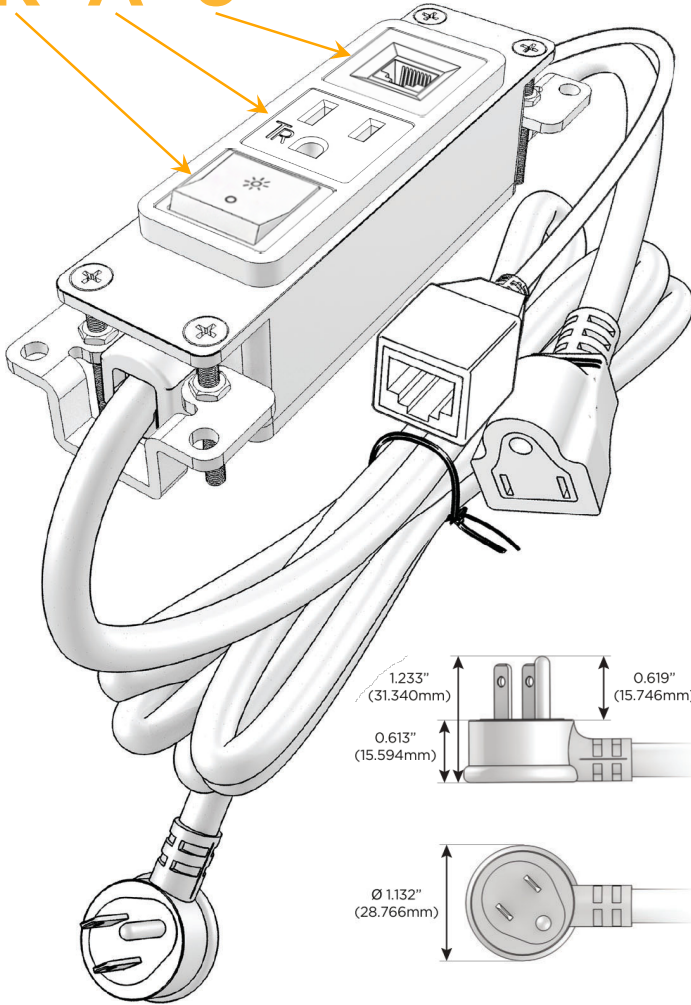

M-POWER-3T

AC POWER & DATA CONNECTIVITY SOLUTION

M-POWER-3TW-RA6-SAB

Specs:

Modules/Ports:

- **R** Switched AC (Rocker Switch)
- **A** Tamper Resistant AC Receptacle
- **6** CAT 6

Distributed by

Mormax Company, Inc.

8 Westchester Plaza

Elmsford, NY 10523

914-699-0101

sales@mormax.com

mormax.com

R A 6