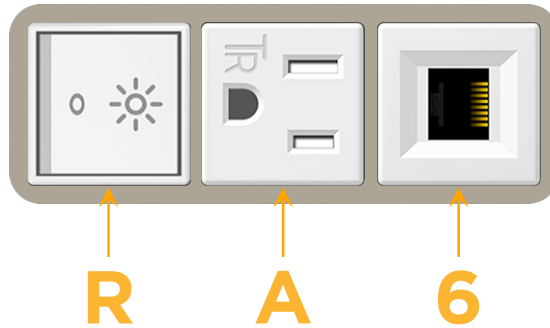

Bezel Finish: **SATIN NICKEL (ABS)**

Custom Finishes Available M-POWER-3TW-RA6-SAB

Features:

Module/Port Options:

- A** Tamper Resistant AC Receptacle
- E** USB-A & USB-C (20W)
- M** Double USB-A (Fast Charging Ports - 18W)
- H** HDMI
- 6** CAT 6
- 12** RJ 12
- X** Switched AC
- Y** 3-Way Switch (Low Voltage)
- V** USB-C (45W High Speed Charging Port)
- S** USB-C (25W High Speed Charging Port)
- R** Switched AC (Rocker Switch)
- D** Dimmer Switch

Plug:

Supplied with Low Profile Flat 45° Angle 120 VAC Plug

Optional Standard Straight 120 VAC Plug

Optional Straight 120 VAC Pass-through Plug

- CLEAN, COMPACT DESIGN
- STREAMLINED
- LOW PROFILE
- SIDE-EXITING CORDS
- PLUG & PLAY
- 6' AC CORD & PLUG (FLAT PLUG STANDARD)
- CUSTOMIZABLE CONFIGURATIONS AND FINISHES
- UL LISTED FOR MOUNTING IN FURNITURE
- 15A

M-POWER-3T

AC POWER & DATA CONNECTIVITY SOLUTION

M-POWER-3TW-RA6-SAB

Specs:

Modules/Ports:

- R** Switched AC (Rocker Switch)
- A** Tamper Resistant AC Receptacle
- 6** CAT 6

Distributed by

Mormax Company, Inc.