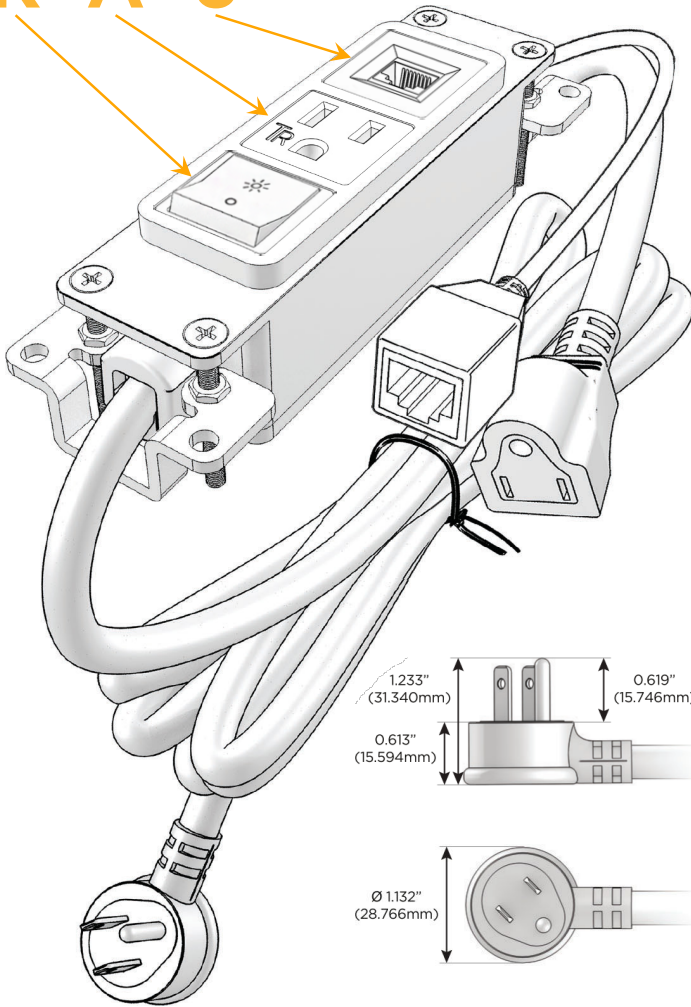

M-POWER-3T

AC POWER & DATA CONNECTIVITY SOLUTION

M-POWER-3TW-RA6-S3AB

Specs:

Modules/Ports:

- **R** Switched AC (Rocker Switch)
- **A** Tamper Resistant AC Receptacle
- **6** CAT 6

Distributed by

Mormax Company, Inc.

8 Westchester Plaza

Elmsford, NY 10523

914-699-0101

sales@mormax.com

mormax.com

R A 6