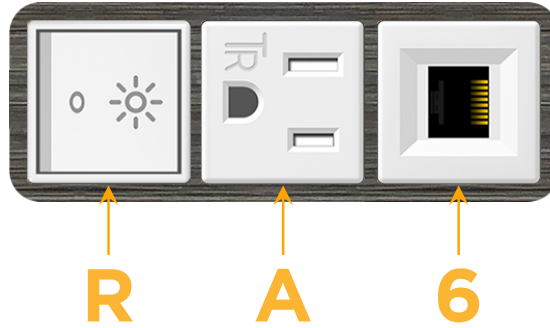

M-POWER-3T

AC POWER & DATA CONNECTIVITY SOLUTION

M-POWER-3TW-RA6-S3AB

Distributed by

Mormax Company, Inc.

8 Westchester Plaza

Elmsford, NY 10523

914-699-0101

sales@mormax.com

mormax.com

Metro Light & Power's line of power & data solutions offers sophisticated design elements combined with greater ease of installation. Streamlined and low-profile, enhanced by side-exiting cords, our outlets advance the industry with their cutting edge look and feel. We believe flexibility is key, and we provide a variety of mounting options, including the ability to mount in limited spaces. Our outlets are available in many finishes and configurations, in addition to a custom color and finish capability for our clients.

Bezel Finish: **GUNMETAL (ABS)**

Custom Finishes Available M-POWER-3TW-RA6-S3AB

Features:

Module/Port Options:

- **A** Tamper Resistant AC Receptacle
- **E** USB-A & USB-C (20W)
- **M** Double USB-A (Fast Charging Ports - 18W)
- **H** HDMI
- **6** CAT 6
- **12** RJ 12
- **X** Switched AC
- **Y** 3-Way Switch (Low Voltage)
- **V** USB-C (45W High Speed Charging Port)
- **S** USB-C (25W High Speed Charging Port)
- **R** Switched AC (Rocker Switch)
- **D** Dimmer Switch

Plug:

Supplied with Low Profile Flat 45° Angle 120 VAC Plug

Optional Standard Straight 120 VAC Plug

Optional Straight 120 VAC Pass-through Plug

- CLEAN, COMPACT DESIGN
- STREAMLINED
- LOW PROFILE
- SIDE-EXITING CORDS
- PLUG & PLAY
- 6' AC CORD & PLUG (FLAT PLUG STANDARD)
- CUSTOMIZABLE CONFIGURATIONS AND FINISHES
- UL LISTED FOR MOUNTING IN FURNITURE
- 15A