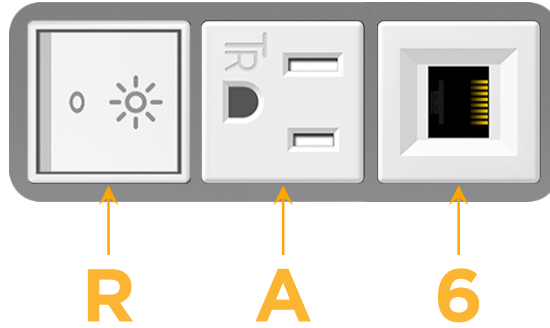

Bezel Finish: **MAGNESIUM (ABS)**

Custom Finishes Available M-POWER-3TW-RA6-MAB

Features:

Module/Port Options:

- A** Tamper Resistant AC Receptacle
- E** USB-A & USB-C (20W)
- M** Double USB-A (Fast Charging Ports - 18W)
- H** HDMI
- 6** CAT 6
- 12** RJ 12
- X** Switched AC
- Y** 3-Way Switch (Low Voltage)
- V** USB-C (45W High Speed Charging Port)
- S** USB-C (25W High Speed Charging Port)
- R** Switched AC (Rocker Switch)
- D** Dimmer Switch

Plug:

Supplied with Low Profile Flat 45° Angle 120 VAC Plug

Optional Standard Straight 120 VAC Plug

Optional Straight 120 VAC Pass-through Plug

- CLEAN, COMPACT DESIGN
- STREAMLINED
- LOW PROFILE
- SIDE-EXITING CORDS
- PLUG & PLAY
- 6' AC CORD & PLUG (FLAT PLUG STANDARD)
- CUSTOMIZABLE CONFIGURATIONS AND FINISHES
- UL LISTED FOR MOUNTING IN FURNITURE
- 15A

M-POWER-3T

AC POWER & DATA CONNECTIVITY SOLUTION

M-POWER-3TW-RA6-MAB

Specs:

Modules/Ports:

- R** Switched AC (Rocker Switch)
- A** Tamper Resistant AC Receptacle
- 6** CAT 6

Distributed by

Mormax Company, Inc.