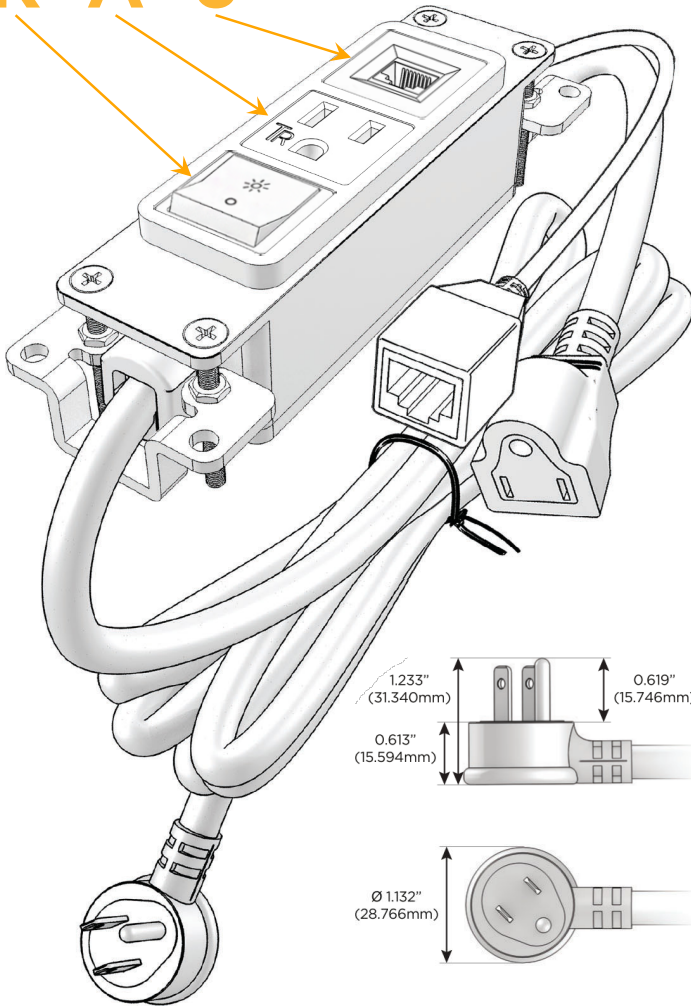

M-POWER-3T

AC POWER & DATA CONNECTIVITY SOLUTION

M-POWER-3TW-RA6-MAB

Specs:

Modules/Ports:

- **R** Switched AC (Rocker Switch)
- **A** Tamper Resistant AC Receptacle
- **6** CAT 6

Distributed by

Mormax Company, Inc.

8 Westchester Plaza

Elmsford, NY 10523

914-699-0101

sales@mormax.com

mormax.com

R A 6