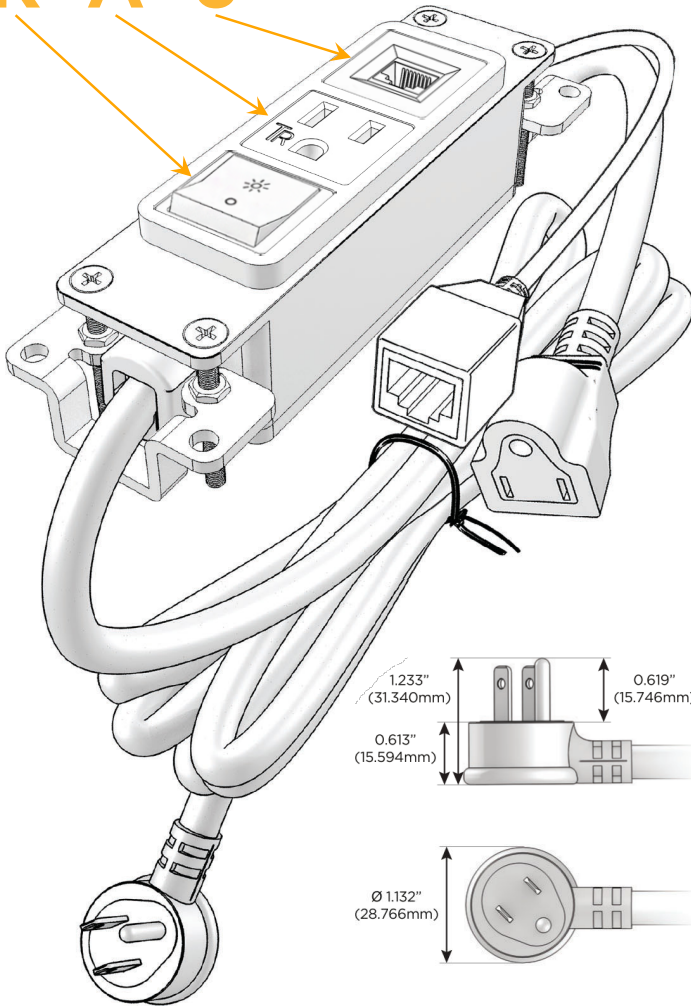

M-POWER-3T

AC POWER & DATA CONNECTIVITY SOLUTION

M-POWER-3TW-RA6-CUAB

Specs:

Modules/Ports:

- **R** Switched AC (Rocker Switch)
- **A** Tamper Resistant AC Receptacle
- **6** CAT 6

Distributed by

Mormax Company, Inc.

8 Westchester Plaza

Elmsford, NY 10523

914-699-0101

sales@mormax.com

mormax.com

R A 6