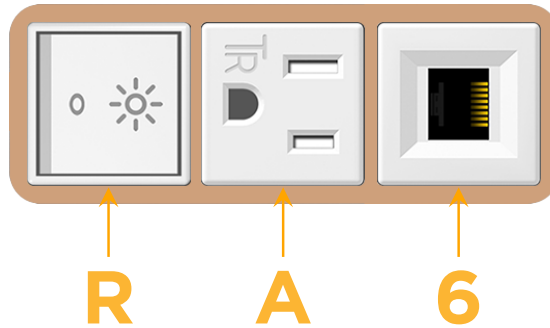

Bezel Finish: **COPPER (ABS)**

Custom Finishes Available M-POWER-3TW-RA6-CUAB

Features:

Module/Port Options:

- A** Tamper Resistant AC Receptacle
- E** USB-A & USB-C (20W)
- M** Double USB-A (Fast Charging Ports - 18W)
- H** HDMI
- 6** CAT 6
- 12** RJ 12
- X** Switched AC
- Y** 3-Way Switch (Low Voltage)
- V** USB-C (45W High Speed Charging Port)
- S** USB-C (25W High Speed Charging Port)
- R** Switched AC (Rocker Switch)
- D** Dimmer Switch

Plug:

Supplied with Low Profile Flat 45° Angle 120 VAC Plug

Optional Standard Straight 120 VAC Plug

Optional Straight 120 VAC Pass-through Plug

- CLEAN, COMPACT DESIGN
- STREAMLINED
- LOW PROFILE
- SIDE-EXITING CORDS
- PLUG & PLAY
- 6' AC CORD & PLUG (FLAT PLUG STANDARD)
- CUSTOMIZABLE CONFIGURATIONS AND FINISHES
- UL LISTED FOR MOUNTING IN FURNITURE
- 15A

M-POWER-3T

AC POWER & DATA CONNECTIVITY SOLUTION

M-POWER-3TW-RA6-CUAB

Specs:

Modules/Ports:

- R** Switched AC (Rocker Switch)
- A** Tamper Resistant AC Receptacle
- 6** CAT 6

Distributed by

Mormax Company, Inc.