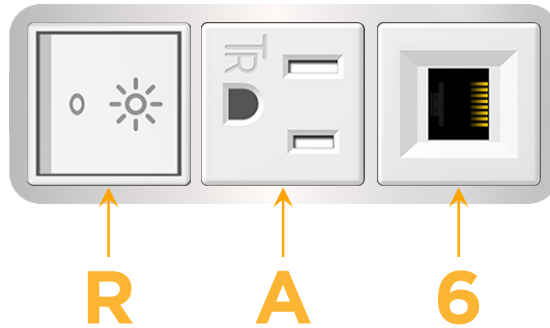

Bezel Finish: **CHROME (ABS)**
Custom Finishes Available M-POWER-3TW-RA6-CRAB

Features:

Module/Port Options:

- A** Tamper Resistant AC Receptacle
- E** USB-A & USB-C (20W)
- M** Double USB-A (Fast Charging Ports - 18W)
- H** HDMI
- 6** CAT 6
- 12** RJ 12
- X** Switched AC
- Y** 3-Way Switch (Low Voltage)
- V** USB-C (45W High Speed Charging Port)
- S** USB-C (25W High Speed Charging Port)
- R** Switched AC (Rocker Switch)
- D** Dimmer Switch

Plug:

Supplied with Low Profile Flat 45° Angle 120 VAC Plug

Optional Standard Straight 120 VAC Plug

Optional Straight 120 VAC Pass-through Plug

- CLEAN, COMPACT DESIGN
- STREAMLINED
- LOW PROFILE
- SIDE-EXITING CORDS
- PLUG & PLAY
- 6' AC CORD & PLUG (FLAT PLUG STANDARD)
- CUSTOMIZABLE CONFIGURATIONS AND FINISHES
- UL LISTED FOR MOUNTING IN FURNITURE
- 15A

M-POWER-3T

AC POWER & DATA CONNECTIVITY SOLUTION

M-POWER-3TW-RA6-CRAB

Specs:

Modules/Ports:

- R** Switched AC (Rocker Switch)
- A** Tamper Resistant AC Receptacle
- 6** CAT 6

Distributed by

Mormax Company, Inc.