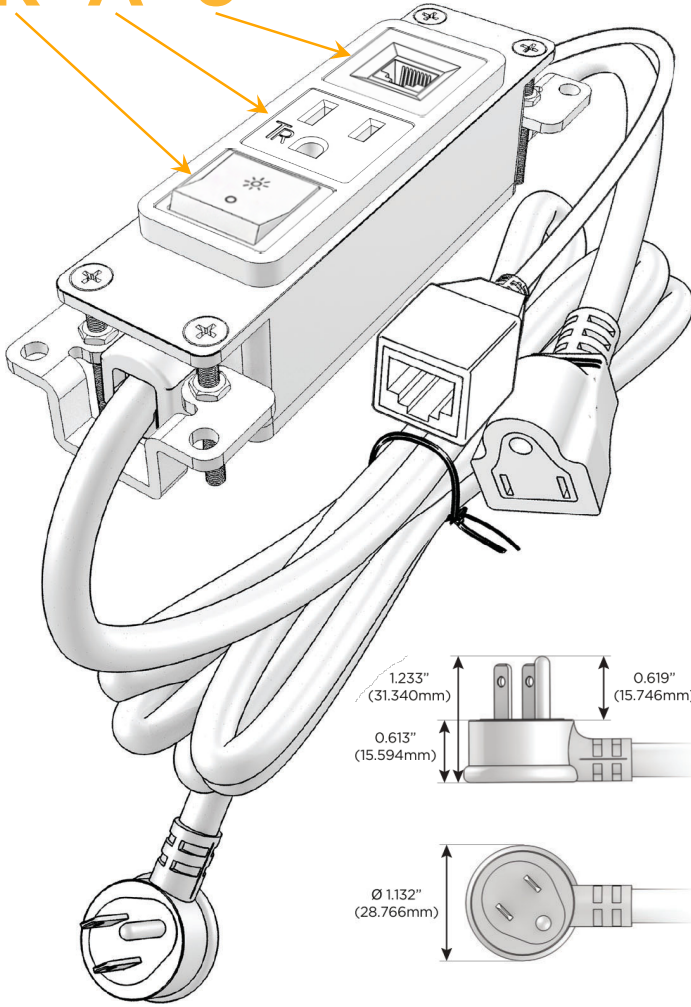

M-POWER-3T

AC POWER & DATA CONNECTIVITY SOLUTION

M-POWER-3TW-RA6-CRAB

Specs:

Modules/Ports:

- **R** Switched AC (Rocker Switch)
- **A** Tamper Resistant AC Receptacle
- **6** CAT 6

Distributed by

Mormax Company, Inc.

8 Westchester Plaza

Elmsford, NY 10523

914-699-0101

sales@mormax.com

mormax.com

R A 6