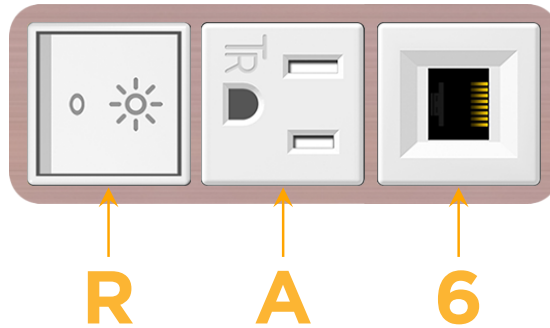

M-POWER-3T

AC POWER & DATA CONNECTIVITY SOLUTION

M-POWER-3TW-RA6-CHAB

Distributed by

Mormax Company, Inc.

8 Westchester Plaza

Elmsford, NY 10523

914-699-0101

sales@mormax.com

mormax.com

Metro Light & Power's line of power & data solutions offers sophisticated design elements combined with greater ease of installation. Streamlined and low-profile, enhanced by side-exiting cords, our outlets advance the industry with their cutting edge look and feel. We believe flexibility is key, and we provide a variety of mounting options, including the ability to mount in limited spaces. Our outlets are available in many finishes and configurations, in addition to a custom color and finish capability for our clients.

Bezel Finish: **CHAMPAGNE (ABS)**

Custom Finishes Available M-POWER-3TW-RA6-CHAB

Features:

Module/Port Options:

- **A** Tamper Resistant AC Receptacle
- **E** USB-A & USB-C (20W)
- **M** Double USB-A (Fast Charging Ports - 18W)
- **H** HDMI
- **6** CAT 6
- **12** RJ 12
- **X** Switched AC
- **Y** 3-Way Switch (Low Voltage)
- **V** USB-C (45W High Speed Charging Port)
- **S** USB-C (25W High Speed Charging Port)
- **R** Switched AC (Rocker Switch)
- **D** Dimmer Switch

Plug:

Supplied with Low Profile Flat 45° Angle 120 VAC Plug

Optional Standard Straight 120 VAC Plug

Optional Straight 120 VAC Pass-through Plug

- CLEAN, COMPACT DESIGN
- STREAMLINED
- LOW PROFILE
- SIDE-EXITING CORDS
- PLUG & PLAY
- 6' AC CORD & PLUG (FLAT PLUG STANDARD)
- CUSTOMIZABLE CONFIGURATIONS AND FINISHES
- UL LISTED FOR MOUNTING IN FURNITURE
- 15A