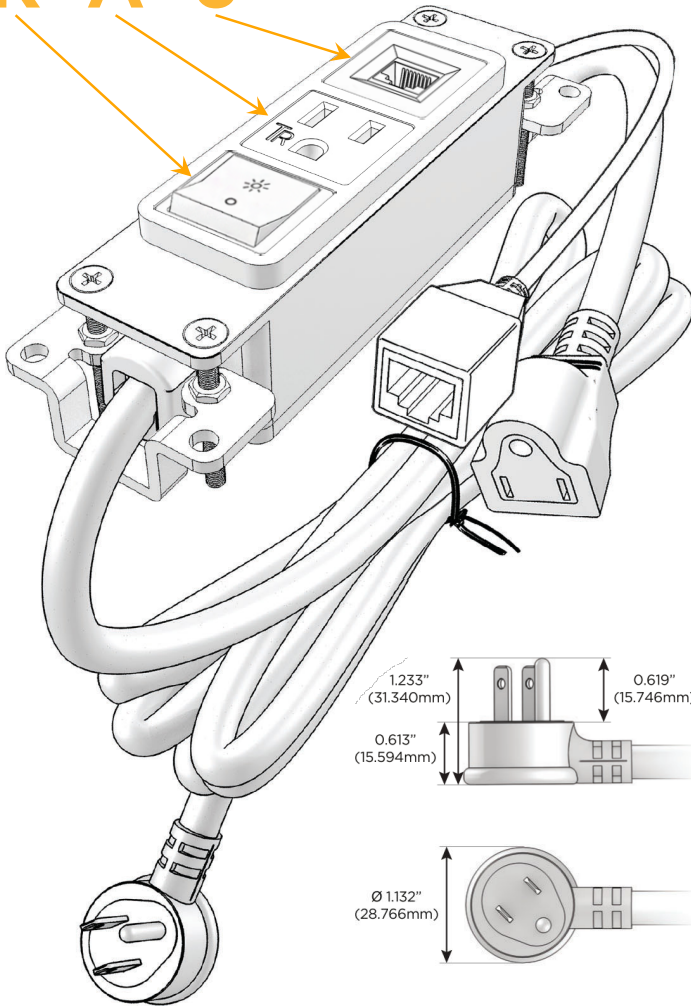

M-POWER-3T

AC POWER & DATA CONNECTIVITY SOLUTION

M-POWER-3TW-RA6-CHAB

Specs:

Modules/Ports:

- **R** Switched AC (Rocker Switch)
- **A** Tamper Resistant AC Receptacle
- **6** CAT 6

Distributed by

Mormax Company, Inc.

8 Westchester Plaza

Elmsford, NY 10523

914-699-0101

sales@mormax.com

mormax.com

R A 6