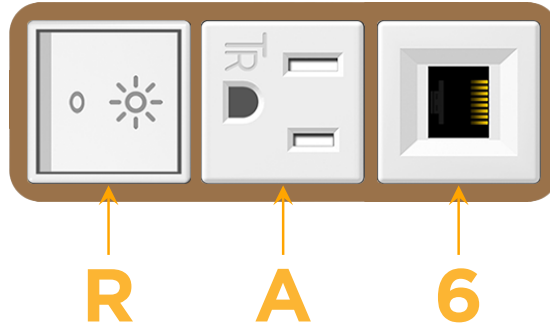

Bezel Finish: **SOLID BRONZE**

Custom Finishes Available M-POWER-3TW-RA6-BZB

Features:

Module/Port Options:

- A** Tamper Resistant AC Receptacle
- E** USB-A & USB-C (20W)
- M** Double USB-A (Fast Charging Ports - 18W)
- H** HDMI
- 6** CAT 6
- 12** RJ 12
- X** Switched AC
- Y** 3-Way Switch (Low Voltage)
- V** USB-C (45W High Speed Charging Port)
- S** USB-C (25W High Speed Charging Port)
- R** Switched AC (Rocker Switch)
- D** Dimmer Switch

Plug:

Supplied with Low Profile Flat 45° Angle 120 VAC Plug

Optional Standard Straight 120 VAC Plug

Optional Straight 120 VAC Pass-through Plug

- CLEAN, COMPACT DESIGN
- STREAMLINED
- LOW PROFILE
- SIDE-EXITING CORDS
- PLUG & PLAY
- 6' AC CORD & PLUG (FLAT PLUG STANDARD)
- CUSTOMIZABLE CONFIGURATIONS AND FINISHES
- UL LISTED FOR MOUNTING IN FURNITURE
- 15A

M-POWER-3T

AC POWER & DATA CONNECTIVITY SOLUTION

M-POWER-3TW-RA6-BZB

Specs:

Modules/Ports:

- R** Switched AC (Rocker Switch)
- A** Tamper Resistant AC Receptacle
- 6** CAT 6

Distributed by

Mormax Company, Inc.