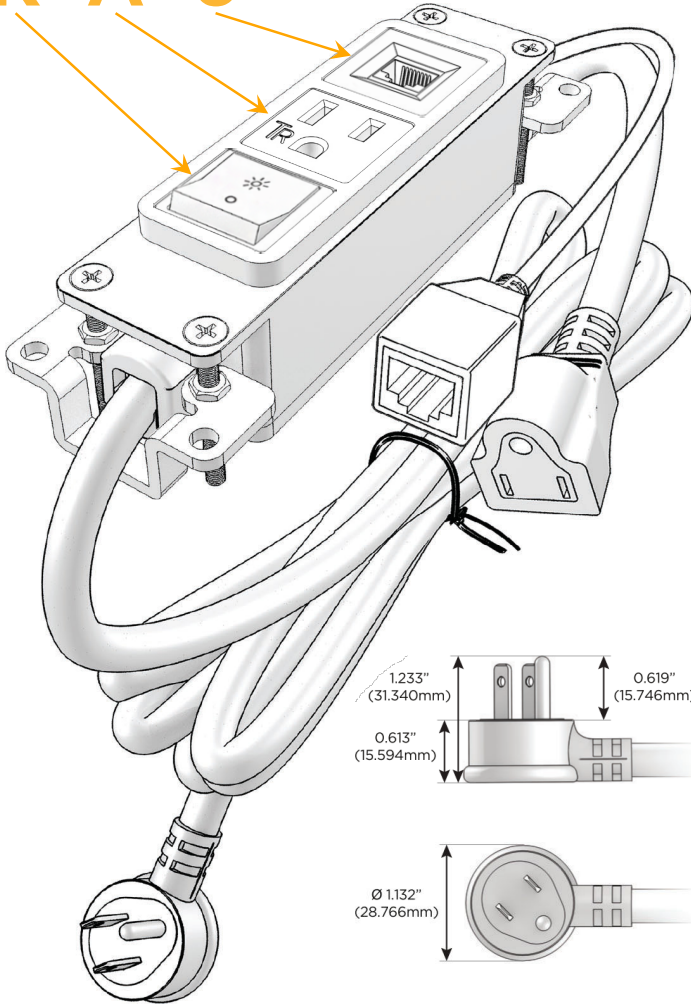

M-POWER-3T

AC POWER & DATA CONNECTIVITY SOLUTION

M-POWER-3TW-RA6-BZB

Specs:

Modules/Ports:

- **R** Switched AC (Rocker Switch)
- **A** Tamper Resistant AC Receptacle
- **6** CAT 6

Distributed by

Mormax Company, Inc.

8 Westchester Plaza

Elmsford, NY 10523

914-699-0101

sales@mormax.com

mormax.com

R A 6