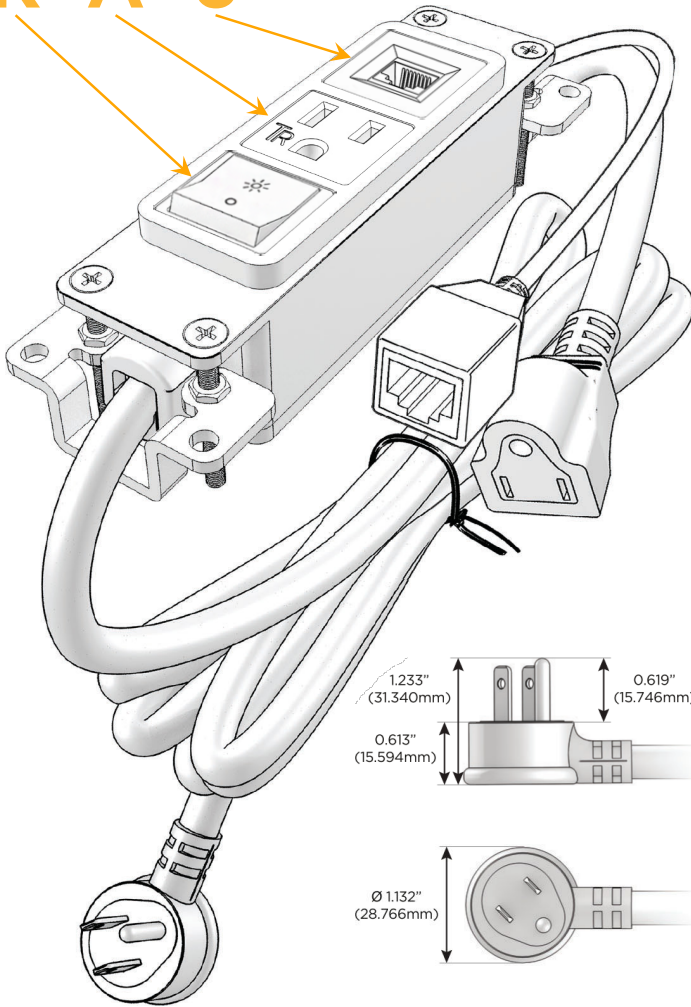

M-POWER-3T

AC POWER & DATA CONNECTIVITY SOLUTION

M-POWER-3TW-RA6-BZAB

Specs:

Modules/Ports:

- **R** Switched AC (Rocker Switch)
- **A** Tamper Resistant AC Receptacle
- **6** CAT 6

Distributed by

Mormax Company, Inc.

8 Westchester Plaza

Elmsford, NY 10523

914-699-0101

sales@mormax.com

mormax.com

R A 6