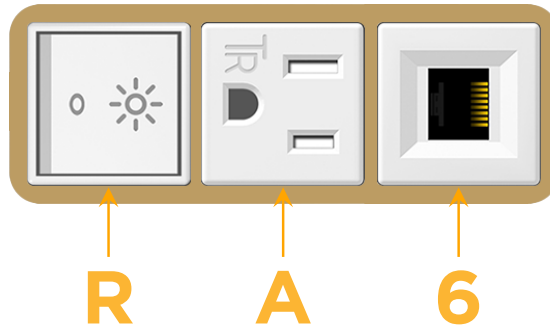

M-POWER-3T

AC POWER & DATA CONNECTIVITY SOLUTION

M-POWER-3TW-RA6-BZAB

Distributed by

Mormax Company, Inc.

8 Westchester Plaza

Elmsford, NY 10523

914-699-0101

sales@mormax.com

mormax.com

Metro Light & Power's line of power & data solutions offers sophisticated design elements combined with greater ease of installation. Streamlined and low-profile, enhanced by side-exiting cords, our outlets advance the industry with their cutting edge look and feel. We believe flexibility is key, and we provide a variety of mounting options, including the ability to mount in limited spaces. Our outlets are available in many finishes and configurations, in addition to a custom color and finish capability for our clients.

Bezel Finish: **STANDARD BRONZE (ABS)**

Custom Finishes Available M-POWER-3TW-RA6-BZAB

Features:

Module/Port Options:

- A Tamper Resistant AC Receptacle
- E USB-A & USB-C (20W)
- M Double USB-A (Fast Charging Ports - 18W)
- H HDMI
- 6 CAT 6
- 12 RJ 12
- X Switched AC
- Y 3-Way Switch (Low Voltage)
- V USB-C (45W High Speed Charging Port)
- S USB-C (25W High Speed Charging Port)
- R Switched AC (Rocker Switch)
- D Dimmer Switch

Plug:

Supplied with Low Profile Flat 45° Angle 120 VAC Plug

Optional Standard Straight 120 VAC Plug

Optional Straight 120 VAC Pass-through Plug

- CLEAN, COMPACT DESIGN
- STREAMLINED
- LOW PROFILE
- SIDE-EXITING CORDS
- PLUG & PLAY
- 6' AC CORD & PLUG (FLAT PLUG STANDARD)
- CUSTOMIZABLE CONFIGURATIONS AND FINISHES
- UL LISTED FOR MOUNTING IN FURNITURE
- 15A