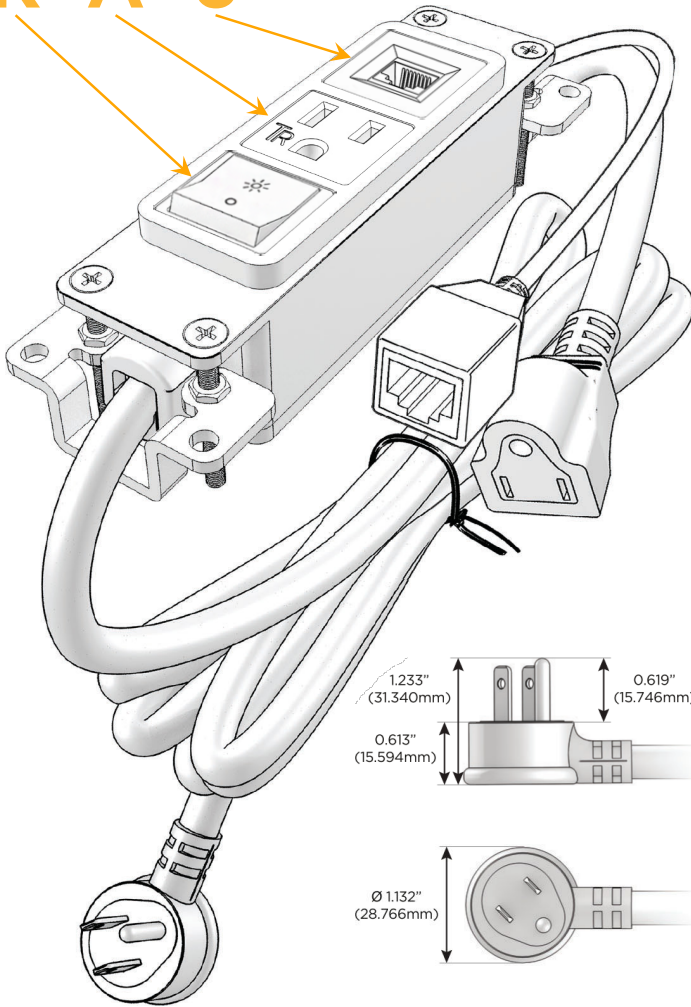

M-POWER-3T

AC POWER & DATA CONNECTIVITY SOLUTION

M-POWER-3TW-RA6-BZ5AB

Specs:

Modules/Ports:

- **R** Switched AC (Rocker Switch)
- **A** Tamper Resistant AC Receptacle
- **6** CAT 6

Distributed by

Mormax Company, Inc.

8 Westchester Plaza

Elmsford, NY 10523

914-699-0101

sales@mormax.com

mormax.com

R A 6