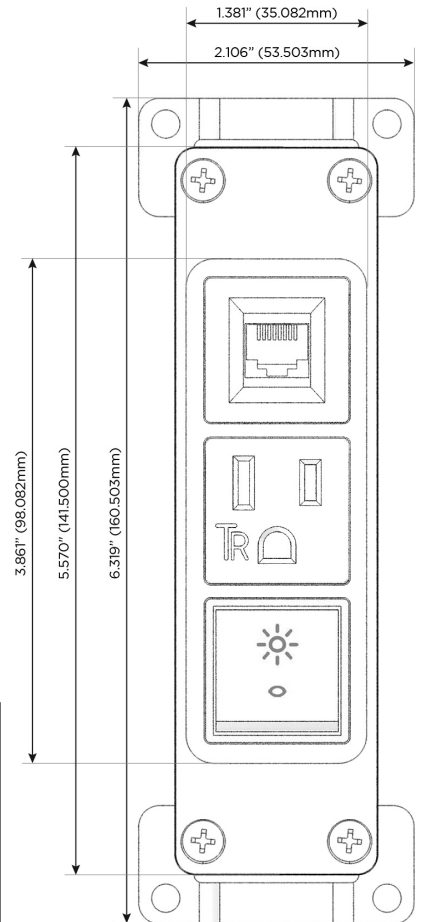

M-POWER-3T

AC POWER & DATA CONNECTIVITY SOLUTION

M-POWER-3TW-RA6-BZ5AB

Specs:

Modules/Ports:

- **R** Switched AC (Rocker Switch)
- **A** Tamper Resistant AC Receptacle
- **6** CAT 6

Distributed by

Mormax Company, Inc.

8 Westchester Plaza

Elmsford, NY 10523

914-699-0101

sales@mormax.com

mormax.com

R A 6

TOP

SIDE