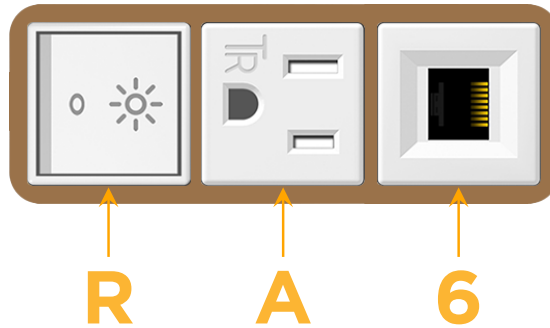

Bezel Finish: **ARCHITECTURAL BRONZE (ABS)**

Custom Finishes Available M-POWER-3TW-RA6-BZ5AB

Features:

Module/Port Options:

- A** Tamper Resistant AC Receptacle
- E** USB-A & USB-C (20W)
- M** Double USB-A (Fast Charging Ports - 18W)
- H** HDMI
- 6** CAT 6
- 12** RJ 12
- X** Switched AC
- Y** 3-Way Switch (Low Voltage)
- V** USB-C (45W High Speed Charging Port)
- S** USB-C (25W High Speed Charging Port)
- R** Switched AC (Rocker Switch)
- D** Dimmer Switch

Plug:

Supplied with Low Profile Flat 45° Angle 120 VAC Plug

Optional Standard Straight 120 VAC Plug

Optional Straight 120 VAC Pass-through Plug

- CLEAN, COMPACT DESIGN
- STREAMLINED
- LOW PROFILE
- SIDE-EXITING CORDS
- PLUG & PLAY
- 6' AC CORD & PLUG (FLAT PLUG STANDARD)
- CUSTOMIZABLE CONFIGURATIONS AND FINISHES
- UL LISTED FOR MOUNTING IN FURNITURE
- 15A

M-POWER-3T

AC POWER & DATA CONNECTIVITY SOLUTION

M-POWER-3TW-RA6-BZ5AB

Specs:

Modules/Ports:

- R** Switched AC (Rocker Switch)
- A** Tamper Resistant AC Receptacle
- 6** CAT 6

Distributed by

Mormax Company, Inc.