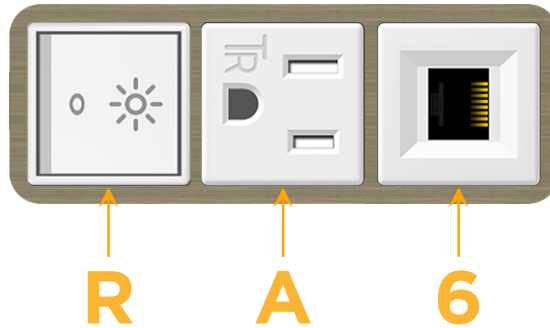

Bezel Finish: **ANTIQUED ARCHITECTURAL BRONZE (ABS)**

Custom Finishes Available M-POWER-3TW-RA6-BZ5AAB

Features:

Module/Port Options:

- A** Tamper Resistant AC Receptacle
- E** USB-A & USB-C (20W)
- M** Double USB-A (Fast Charging Ports - 18W)
- H** HDMI
- 6** CAT 6
- 12** RJ 12
- X** Switched AC
- Y** 3-Way Switch (Low Voltage)
- V** USB-C (45W High Speed Charging Port)
- S** USB-C (25W High Speed Charging Port)
- R** Switched AC (Rocker Switch)
- D** Dimmer Switch

Plug:

- Supplied with Low Profile Flat 45° Angle 120 VAC Plug
- Optional Standard Straight 120 VAC Plug
- Optional Straight 120 VAC Pass-through Plug

- CLEAN, COMPACT DESIGN
- STREAMLINED
- LOW PROFILE
- SIDE-EXITING CORDS
- PLUG & PLAY
- 6' AC CORD & PLUG (FLAT PLUG STANDARD)
- CUSTOMIZABLE CONFIGURATIONS AND FINISHES
- UL LISTED FOR MOUNTING IN FURNITURE
- 15A

M-POWER-3T

AC POWER & DATA CONNECTIVITY SOLUTION

M-POWER-3TW-RA6-BZ5AAB

Specs:

Modules/Ports:

- R** Switched AC (Rocker Switch)
- A** Tamper Resistant AC Receptacle
- 6** CAT 6

Distributed by

Mormax Company, Inc.