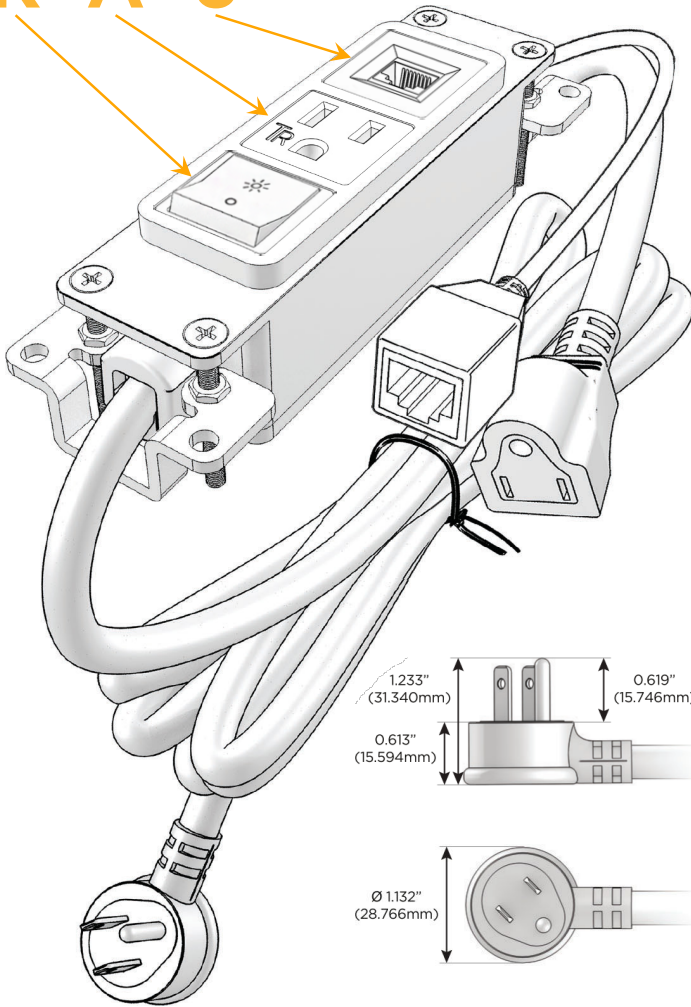

M-POWER-3T

AC POWER & DATA CONNECTIVITY SOLUTION

M-POWER-3TW-RA6-BZ5AAB

Specs:

Modules/Ports:

- **R** Switched AC (Rocker Switch)
- **A** Tamper Resistant AC Receptacle
- **6** CAT 6

Distributed by

Mormax Company, Inc.

8 Westchester Plaza

Elmsford, NY 10523

914-699-0101

sales@mormax.com

mormax.com

R A 6