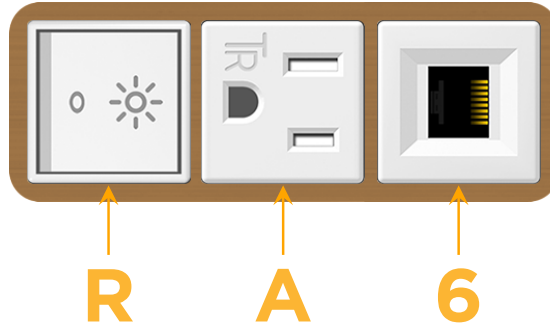

M-POWER-3T

AC POWER & DATA CONNECTIVITY SOLUTION

M-POWER-3TW-RA6-BZ4B

Distributed by

Mormax Company, Inc.

8 Westchester Plaza

Elmsford, NY 10523

914-699-0101

sales@mormax.com

mormax.com

Metro Light & Power's line of power & data solutions offers sophisticated design elements combined with greater ease of installation. Streamlined and low-profile, enhanced by side-exiting cords, our outlets advance the industry with their cutting edge look and feel. We believe flexibility is key, and we provide a variety of mounting options, including the ability to mount in limited spaces. Our outlets are available in many finishes and configurations, in addition to a custom color and finish capability for our clients.

Bezel Finish: **SOLID BRONZE BRUSHED**

Custom Finishes Available M-POWER-3TW-RA6-BZ4B

Features:

Module/Port Options:

- **A** Tamper Resistant AC Receptacle
- **E** USB-A & USB-C (20W)
- **M** Double USB-A (Fast Charging Ports - 18W)
- **H** HDMI
- **6** CAT 6
- **12** RJ 12
- **X** Switched AC
- **Y** 3-Way Switch (Low Voltage)
- **V** USB-C (45W High Speed Charging Port)
- **S** USB-C (25W High Speed Charging Port)
- **R** Switched AC (Rocker Switch)
- **D** Dimmer Switch

Plug:

Supplied with Low Profile Flat 45° Angle 120 VAC Plug

Optional Standard Straight 120 VAC Plug

Optional Straight 120 VAC Pass-through Plug

- CLEAN, COMPACT DESIGN
- STREAMLINED
- LOW PROFILE
- SIDE-EXITING CORDS
- PLUG & PLAY
- 6' AC CORD & PLUG (FLAT PLUG STANDARD)
- CUSTOMIZABLE CONFIGURATIONS AND FINISHES
- UL LISTED FOR MOUNTING IN FURNITURE
- 15A