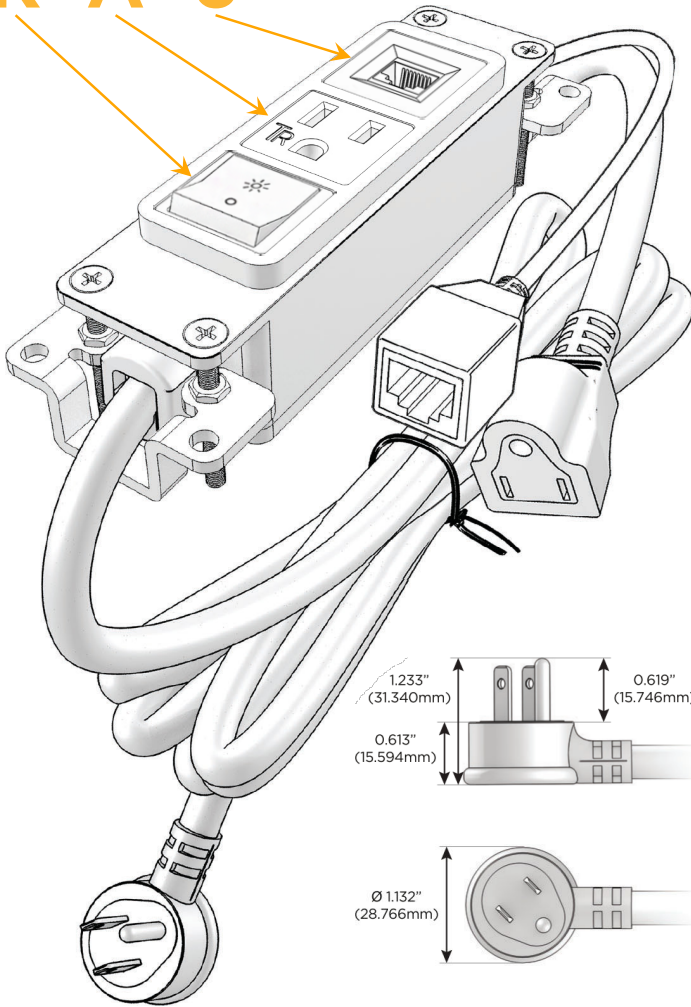

M-POWER-3T

AC POWER & DATA CONNECTIVITY SOLUTION

M-POWER-3TW-RA6-BZ4B

Specs:

Modules/Ports:

- **R** Switched AC (Rocker Switch)
- **A** Tamper Resistant AC Receptacle
- **6** CAT 6

Distributed by

Mormax Company, Inc.

8 Westchester Plaza

Elmsford, NY 10523

914-699-0101

sales@mormax.com

mormax.com

R A 6