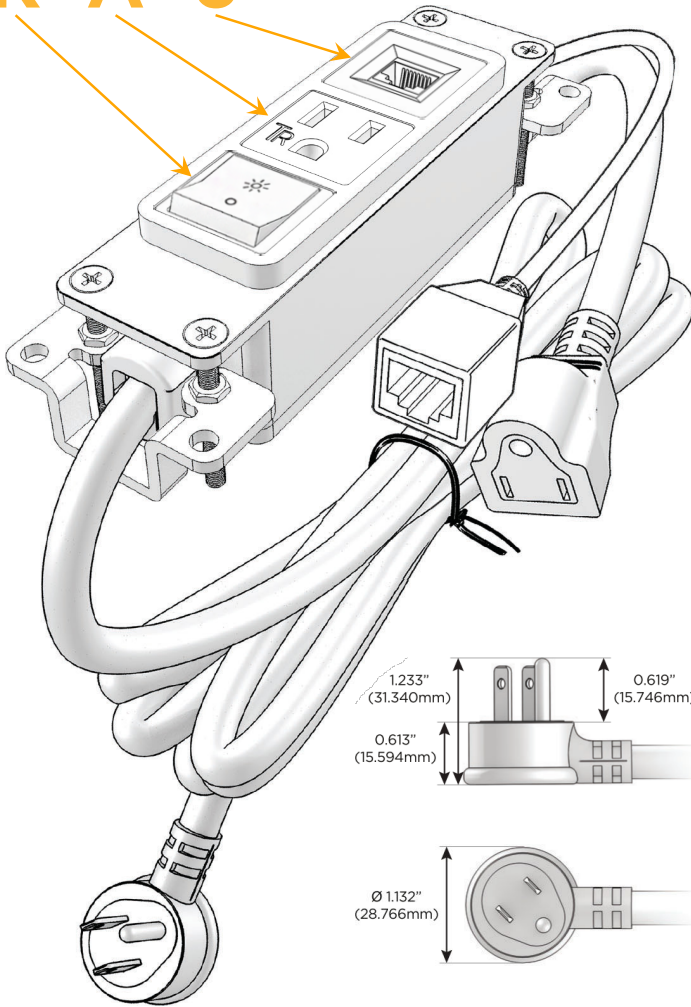

M-POWER-3T

AC POWER & DATA CONNECTIVITY SOLUTION

M-POWER-3TW-RA6-BRB

Specs:

Modules/Ports:

- **R** Switched AC (Rocker Switch)
- **A** Tamper Resistant AC Receptacle
- **6** CAT 6

Distributed by

Mormax Company, Inc.

8 Westchester Plaza

Elmsford, NY 10523

914-699-0101

sales@mormax.com

mormax.com

R A 6