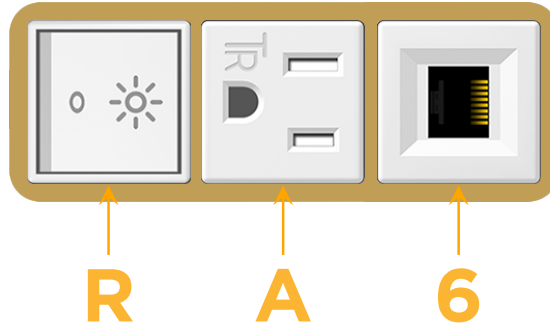

Bezel Finish: **SOLID BRASS**

Custom Finishes Available M-POWER-3TW-RA6-BRB

Features:

Module/Port Options:

- A** Tamper Resistant AC Receptacle
- E** USB-A & USB-C (20W)
- M** Double USB-A (Fast Charging Ports - 18W)
- H** HDMI
- 6** CAT 6
- 12** RJ 12
- X** Switched AC
- Y** 3-Way Switch (Low Voltage)
- V** USB-C (45W High Speed Charging Port)
- S** USB-C (25W High Speed Charging Port)
- R** Switched AC (Rocker Switch)
- D** Dimmer Switch

Plug:

Supplied with Low Profile Flat 45° Angle 120 VAC Plug

Optional Standard Straight 120 VAC Plug

Optional Straight 120 VAC Pass-through Plug

- CLEAN, COMPACT DESIGN
- STREAMLINED
- LOW PROFILE
- SIDE-EXITING CORDS
- PLUG & PLAY
- 6' AC CORD & PLUG (FLAT PLUG STANDARD)
- CUSTOMIZABLE CONFIGURATIONS AND FINISHES
- UL LISTED FOR MOUNTING IN FURNITURE
- 15A

M-POWER-3T

AC POWER & DATA CONNECTIVITY SOLUTION

M-POWER-3TW-RA6-BRB

Specs:

Modules/Ports:

- R** Switched AC (Rocker Switch)
- A** Tamper Resistant AC Receptacle
- 6** CAT 6

Distributed by

Mormax Company, Inc.