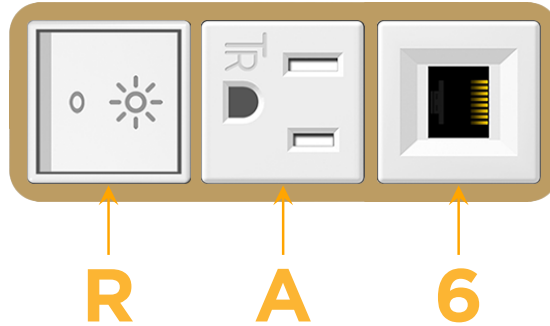

Bezel Finish: **BRASS (ABS)**

Custom Finishes Available M-POWER-3TW-RA6-BRAB

Features:

Module/Port Options:

- A** Tamper Resistant AC Receptacle
- E** USB-A & USB-C (20W)
- M** Double USB-A (Fast Charging Ports - 18W)
- H** HDMI
- 6** CAT 6
- 12** RJ 12
- X** Switched AC
- Y** 3-Way Switch (Low Voltage)
- V** USB-C (45W High Speed Charging Port)
- S** USB-C (25W High Speed Charging Port)
- R** Switched AC (Rocker Switch)
- D** Dimmer Switch

Plug:

Supplied with Low Profile Flat 45° Angle 120 VAC Plug

Optional Standard Straight 120 VAC Plug

Optional Straight 120 VAC Pass-through Plug

- CLEAN, COMPACT DESIGN
- STREAMLINED
- LOW PROFILE
- SIDE-EXITING CORDS
- PLUG & PLAY
- 6' AC CORD & PLUG (FLAT PLUG STANDARD)
- CUSTOMIZABLE CONFIGURATIONS AND FINISHES
- UL LISTED FOR MOUNTING IN FURNITURE
- 15A

M-POWER-3T

AC POWER & DATA CONNECTIVITY SOLUTION

M-POWER-3TW-RA6-BRAB

Specs:

Modules/Ports:

- R** Switched AC (Rocker Switch)
- A** Tamper Resistant AC Receptacle
- 6** CAT 6

Distributed by

Mormax Company, Inc.