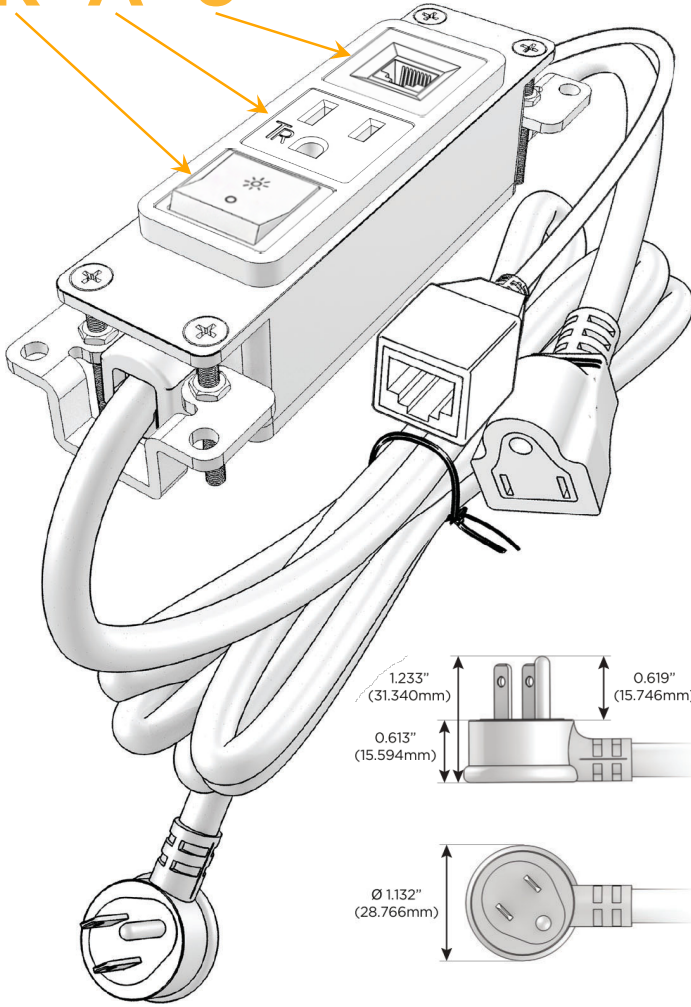

M-POWER-3T

AC POWER & DATA CONNECTIVITY SOLUTION

M-POWER-3TW-RA6-BRAB

Specs:

Modules/Ports:

- **R** Switched AC (Rocker Switch)
- **A** Tamper Resistant AC Receptacle
- **6** CAT 6

Distributed by

Mormax Company, Inc.

8 Westchester Plaza

Elmsford, NY 10523

914-699-0101

sales@mormax.com

mormax.com

R A 6