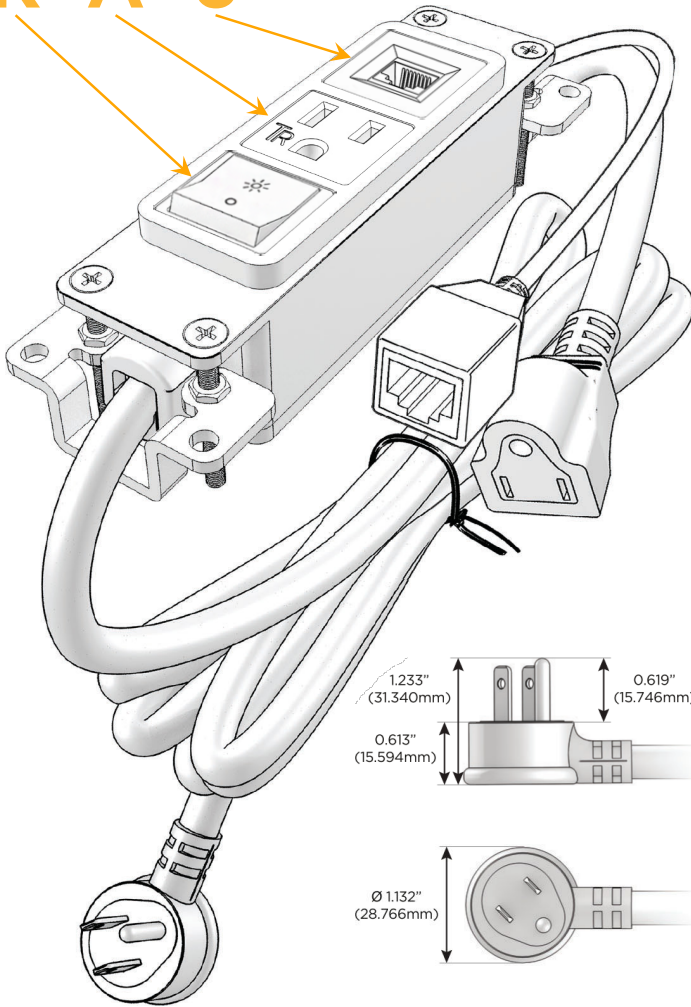

M-POWER-3T

AC POWER & DATA CONNECTIVITY SOLUTION

M-POWER-3TW-RA6-BRAAB

Specs:

Modules/Ports:

- **R** Switched AC (Rocker Switch)
- **A** Tamper Resistant AC Receptacle
- **6** CAT 6

Distributed by

Mormax Company, Inc.

8 Westchester Plaza

Elmsford, NY 10523

914-699-0101

sales@mormax.com

mormax.com

R A 6