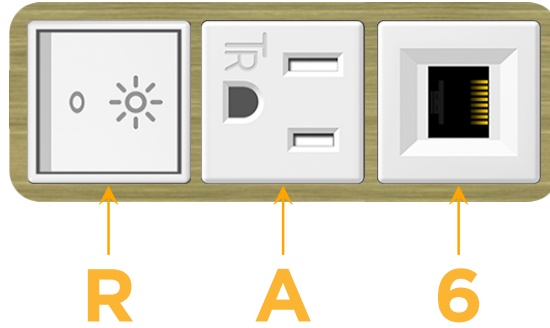

M-POWER-3T

AC POWER & DATA CONNECTIVITY SOLUTION

M-POWER-3TW-RA6-BRAAB

Distributed by

Mormax Company, Inc.

8 Westchester Plaza

Elmsford, NY 10523

914-699-0101

sales@mormax.com

mormax.com

Metro Light & Power's line of power & data solutions offers sophisticated design elements combined with greater ease of installation. Streamlined and low-profile, enhanced by side-exiting cords, our outlets advance the industry with their cutting edge look and feel. We believe flexibility is key, and we provide a variety of mounting options, including the ability to mount in limited spaces. Our outlets are available in many finishes and configurations, in addition to a custom color and finish capability for our clients.

Bezel Finish: **BRASS ANTIQUED (ABS)**

Custom Finishes Available M-POWER-3TW-RA6-BRAAB

Features:

Module/Port Options:

- **A** Tamper Resistant AC Receptacle
- **E** USB-A & USB-C (20W)
- **M** Double USB-A (Fast Charging Ports - 18W)
- **H** HDMI
- **6** CAT 6
- **12** RJ 12
- **X** Switched AC
- **Y** 3-Way Switch (Low Voltage)
- **V** USB-C (45W High Speed Charging Port)
- **S** USB-C (25W High Speed Charging Port)
- **R** Switched AC (Rocker Switch)
- **D** Dimmer Switch

Plug:

Supplied with Low Profile Flat 45° Angle 120 VAC Plug

Optional Standard Straight 120 VAC Plug

Optional Straight 120 VAC Pass-through Plug

- CLEAN, COMPACT DESIGN
- STREAMLINED
- LOW PROFILE
- SIDE-EXITING CORDS
- PLUG & PLAY
- 6' AC CORD & PLUG (FLAT PLUG STANDARD)
- CUSTOMIZABLE CONFIGURATIONS AND FINISHES
- UL LISTED FOR MOUNTING IN FURNITURE
- 15A