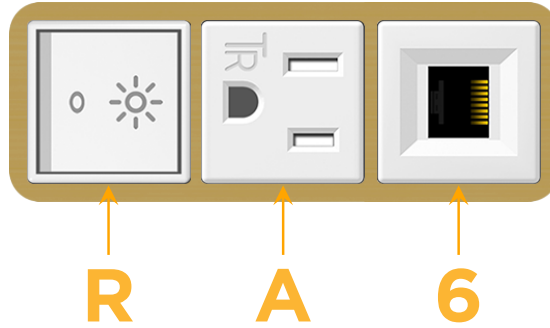

Bezel Finish: **SOLID BRASS BRUSHED**

Custom Finishes Available M-POWER-3TW-RA6-BR4B

Features:

Module/Port Options:

- A Tamper Resistant AC Receptacle
- E USB-A & USB-C (20W)
- M Double USB-A (Fast Charging Ports - 18W)
- H HDMI
- 6 CAT 6
- 12 RJ 12
- X Switched AC
- Y 3-Way Switch (Low Voltage)
- V USB-C (45W High Speed Charging Port)
- S USB-C (25W High Speed Charging Port)
- R Switched AC (Rocker Switch)
- D Dimmer Switch

Plug:

Supplied with Low Profile Flat 45° Angle 120 VAC Plug

Optional Standard Straight 120 VAC Plug

Optional Straight 120 VAC Pass-through Plug

- CLEAN, COMPACT DESIGN
- STREAMLINED
- LOW PROFILE
- SIDE-EXITING CORDS
- PLUG & PLAY
- 6' AC CORD & PLUG (FLAT PLUG STANDARD)
- CUSTOMIZABLE CONFIGURATIONS AND FINISHES
- UL LISTED FOR MOUNTING IN FURNITURE
- 15A

M-POWER-3T

AC POWER & DATA CONNECTIVITY SOLUTION

M-POWER-3TW-RA6-BR4B

Specs:

Modules/Ports:

- R** Switched AC (Rocker Switch)
- A** Tamper Resistant AC Receptacle
- 6** CAT 6

Distributed by

Mormax Company, Inc.