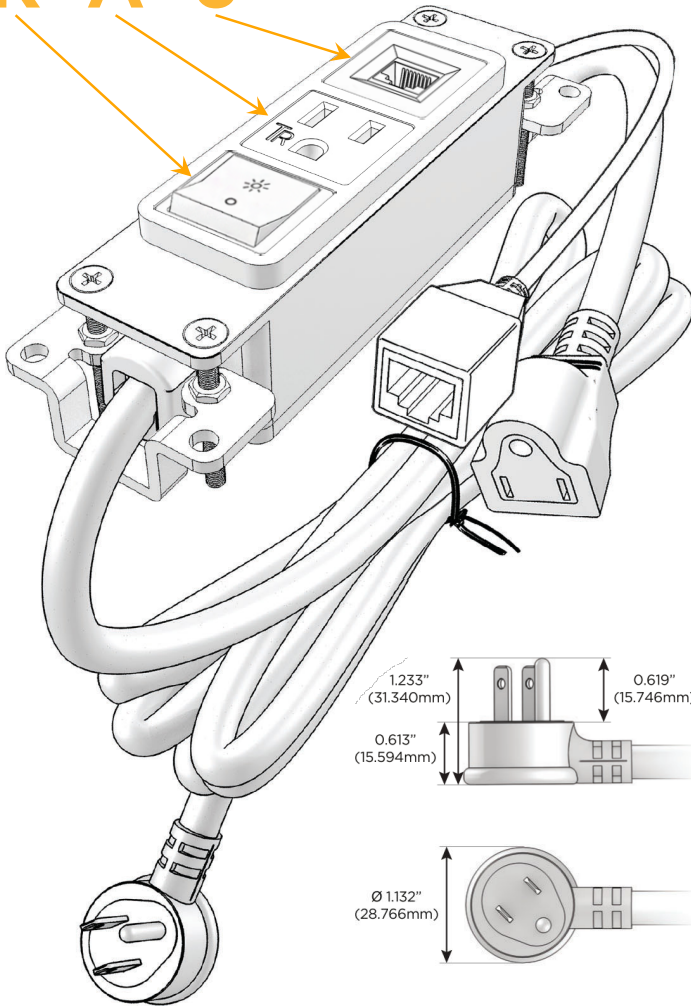

M-POWER-3T

AC POWER & DATA CONNECTIVITY SOLUTION

M-POWER-3TW-RA6-BR4B

Specs:

Modules/Ports:

- **R** Switched AC (Rocker Switch)
- **A** Tamper Resistant AC Receptacle
- **6** CAT 6

Distributed by

Mormax Company, Inc.

8 Westchester Plaza

Elmsford, NY 10523

914-699-0101

sales@mormax.com

mormax.com

R A 6