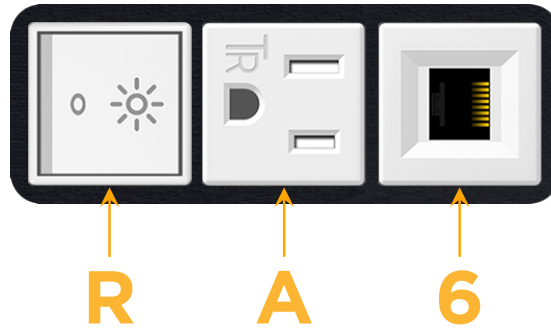

Bezel Finish: **BLACK (STEEL)**

Custom Finishes Available M-POWER-3TW-RA6-BB

Features:

Module/Port Options:

- A** Tamper Resistant AC Receptacle
- E** USB-A & USB-C (20W)
- M** Double USB-A (Fast Charging Ports - 18W)
- H** HDMI
- 6** CAT 6
- 12** RJ 12
- X** Switched AC
- Y** 3-Way Switch (Low Voltage)
- V** USB-C (45W High Speed Charging Port)
- S** USB-C (25W High Speed Charging Port)
- R** Switched AC (Rocker Switch)
- D** Dimmer Switch

Plug:

Supplied with Low Profile Flat 45° Angle 120 VAC Plug

Optional Standard Straight 120 VAC Plug

Optional Straight 120 VAC Pass-through Plug

- CLEAN, COMPACT DESIGN
- STREAMLINED
- LOW PROFILE
- SIDE-EXITING CORDS
- PLUG & PLAY
- 6' AC CORD & PLUG (FLAT PLUG STANDARD)
- CUSTOMIZABLE CONFIGURATIONS AND FINISHES
- UL LISTED FOR MOUNTING IN FURNITURE
- 15A

M-POWER-3T

AC POWER & DATA CONNECTIVITY SOLUTION

M-POWER-3TW-RA6-BB

Specs:

Modules/Ports:

- R** Switched AC (Rocker Switch)
- A** Tamper Resistant AC Receptacle
- 6** CAT 6

Distributed by

Mormax Company, Inc.