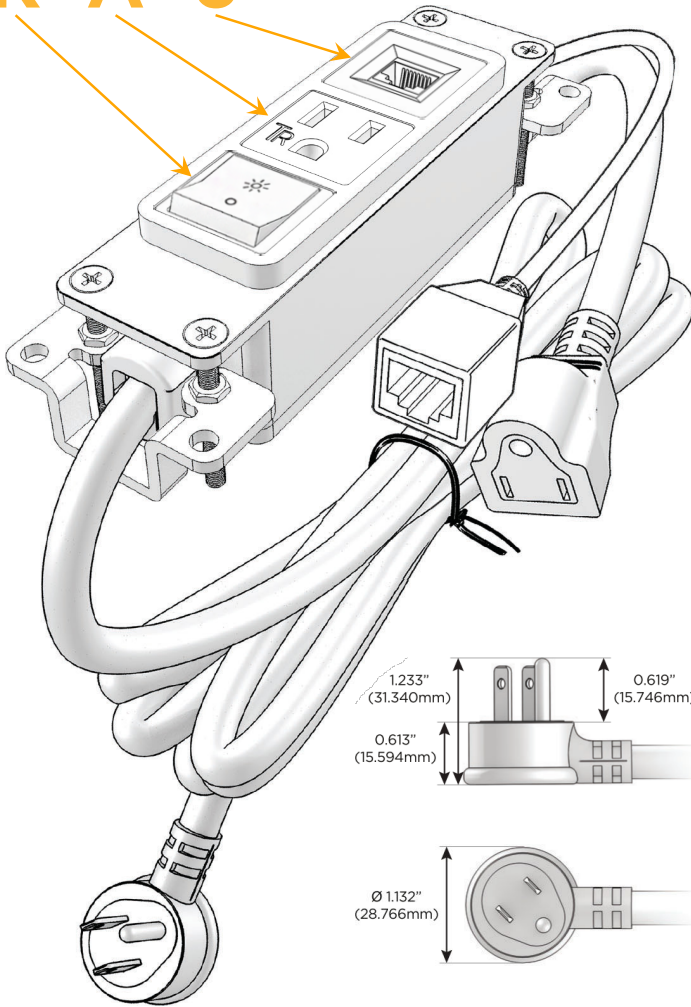

M-POWER-3T

AC POWER & DATA CONNECTIVITY SOLUTION

M-POWER-3TW-RA6-BB

Specs:

Modules/Ports:

- **R** Switched AC (Rocker Switch)
- **A** Tamper Resistant AC Receptacle
- **6** CAT 6

Distributed by

Mormax Company, Inc.

8 Westchester Plaza

Elmsford, NY 10523

914-699-0101

sales@mormax.com

mormax.com

R A 6