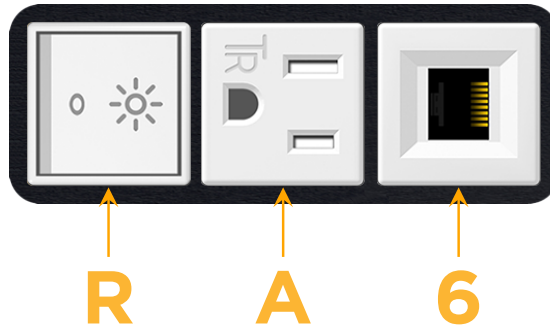

Bezel Finish: **BLACK (ABS)**

Custom Finishes Available M-POWER-3TW-RA6-BAB

Features:

Module/Port Options:

- A Tamper Resistant AC Receptacle
- E USB-A & USB-C (20W)
- M Double USB-A (Fast Charging Ports - 18W)
- H HDMI
- 6 CAT 6
- 12 RJ 12
- X Switched AC
- Y 3-Way Switch (Low Voltage)
- V USB-C (45W High Speed Charging Port)
- S USB-C (25W High Speed Charging Port)
- R Switched AC (Rocker Switch)
- D Dimmer Switch

Plug:

Supplied with Low Profile Flat 45° Angle 120 VAC Plug

Optional Standard Straight 120 VAC Plug

Optional Straight 120 VAC Pass-through Plug

- CLEAN, COMPACT DESIGN
- STREAMLINED
- LOW PROFILE
- SIDE-EXITING CORDS
- PLUG & PLAY
- 6' AC CORD & PLUG (FLAT PLUG STANDARD)
- CUSTOMIZABLE CONFIGURATIONS AND FINISHES
- UL LISTED FOR MOUNTING IN FURNITURE
- 15A

M-POWER-3T

AC POWER & DATA CONNECTIVITY SOLUTION

M-POWER-3TW-RA6-BAB

Specs:

Modules/Ports:

- R** Switched AC (Rocker Switch)
- A** Tamper Resistant AC Receptacle
- 6** CAT 6

Distributed by

Mormax Company, Inc.