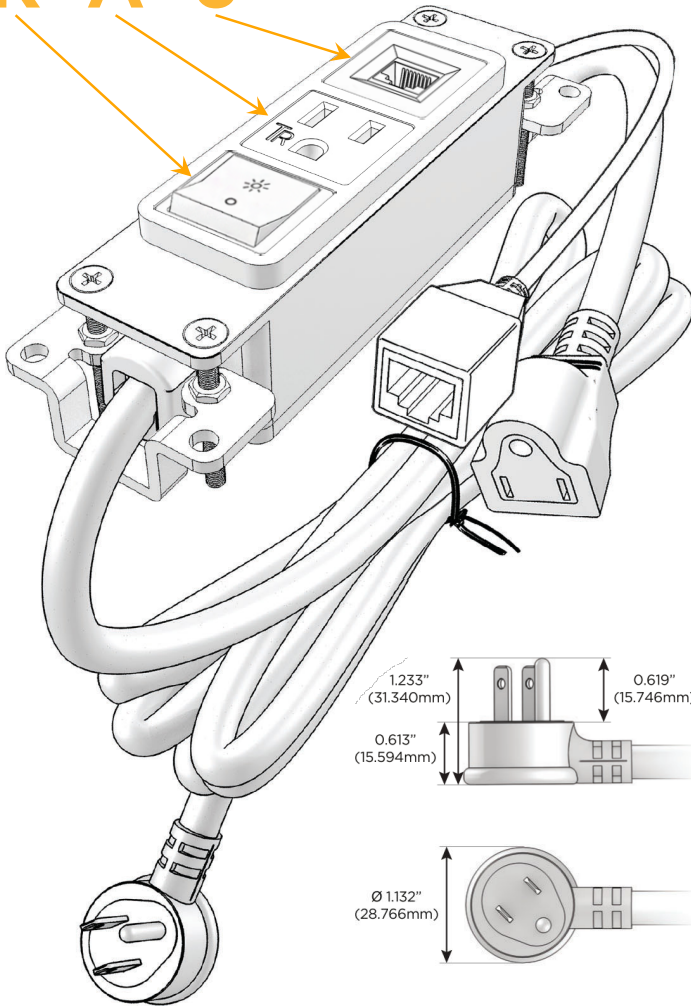

M-POWER-3T

AC POWER & DATA CONNECTIVITY SOLUTION

M-POWER-3TW-RA6-BAB

Specs:

Modules/Ports:

- **R** Switched AC (Rocker Switch)
- **A** Tamper Resistant AC Receptacle
- **6** CAT 6

Distributed by

Mormax Company, Inc.

8 Westchester Plaza

Elmsford, NY 10523

914-699-0101

sales@mormax.com

mormax.com

R A 6