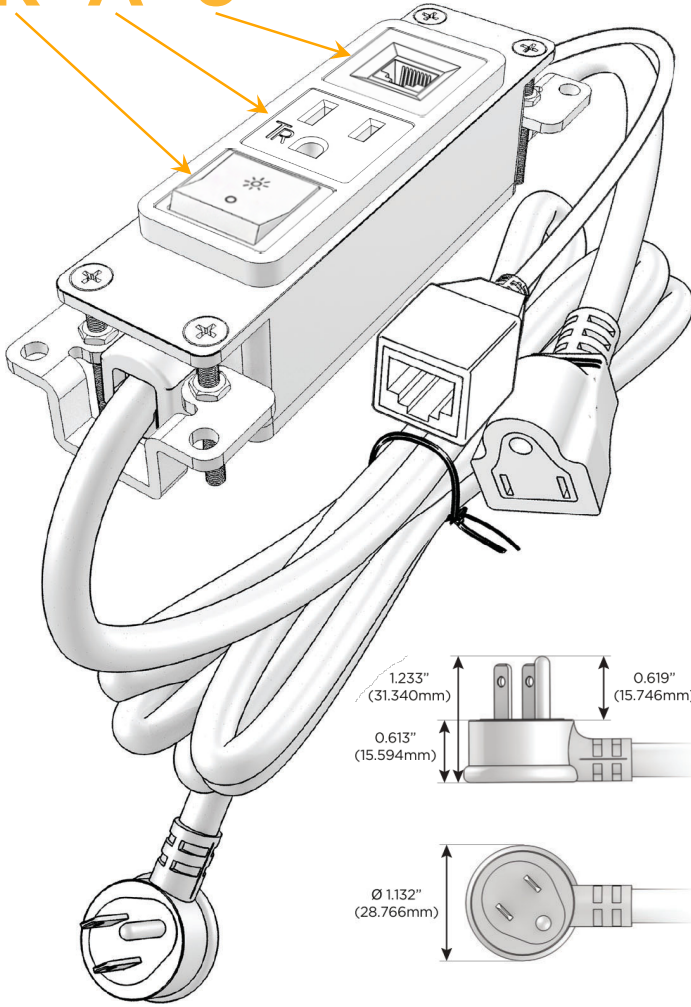

M-POWER-3T

AC POWER & DATA CONNECTIVITY SOLUTION

M-POWER-3TW-RA6-B2AB

Specs:

Modules/Ports:

- **R** Switched AC (Rocker Switch)
- **A** Tamper Resistant AC Receptacle
- **6** CAT 6

Distributed by

Mormax Company, Inc.

8 Westchester Plaza

Elmsford, NY 10523

914-699-0101

sales@mormax.com

mormax.com

R A 6