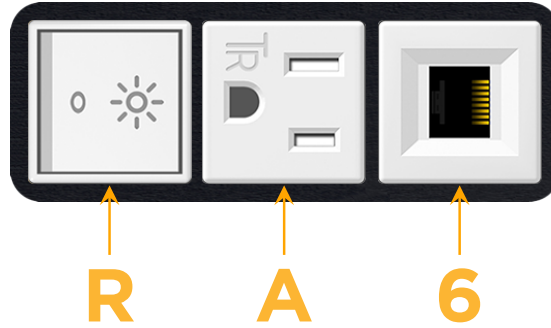

Bezel Finish: **SATIN BLACK (ABS)**

Custom Finishes Available M-POWER-3TW-RA6-B2AB

Features:

Module/Port Options:

- A** Tamper Resistant AC Receptacle
- E** USB-A & USB-C (20W)
- M** Double USB-A (Fast Charging Ports - 18W)
- H** HDMI
- 6** CAT 6
- 12** RJ 12
- X** Switched AC
- Y** 3-Way Switch (Low Voltage)
- V** USB-C (45W High Speed Charging Port)
- S** USB-C (25W High Speed Charging Port)
- R** Switched AC (Rocker Switch)
- D** Dimmer Switch

Plug:

Supplied with Low Profile Flat 45° Angle 120 VAC Plug

Optional Standard Straight 120 VAC Plug

Optional Straight 120 VAC Pass-through Plug

- CLEAN, COMPACT DESIGN
- STREAMLINED
- LOW PROFILE
- SIDE-EXITING CORDS
- PLUG & PLAY
- 6' AC CORD & PLUG (FLAT PLUG STANDARD)
- CUSTOMIZABLE CONFIGURATIONS AND FINISHES
- UL LISTED FOR MOUNTING IN FURNITURE
- 15A

M-POWER-3T

AC POWER & DATA CONNECTIVITY SOLUTION

M-POWER-3TW-RA6-B2AB

Specs:

Modules/Ports:

- R** Switched AC (Rocker Switch)
- A** Tamper Resistant AC Receptacle
- 6** CAT 6

Distributed by

Mormax Company, Inc.