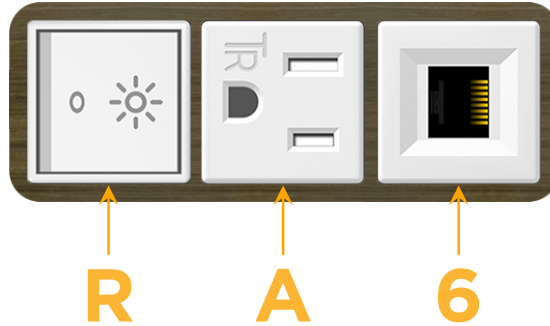

Bezel Finish: **SPECIAL ANTIQUE BRONZE (ABS)**

Custom Finishes Available M-POWER-3TW-RA6-APAB

Features:

Module/Port Options:

- A Tamper Resistant AC Receptacle
- E USB-A & USB-C (20W)
- M Double USB-A (Fast Charging Ports - 18W)
- H HDMI
- 6 CAT 6
- 12 RJ 12
- X Switched AC
- Y 3-Way Switch (Low Voltage)
- V USB-C (45W High Speed Charging Port)
- S USB-C (25W High Speed Charging Port)
- R Switched AC (Rocker Switch)
- D Dimmer Switch

Plug:

Supplied with Low Profile Flat 45° Angle 120 VAC Plug

Optional Standard Straight 120 VAC Plug

Optional Straight 120 VAC Pass-through Plug

- CLEAN, COMPACT DESIGN
- STREAMLINED
- LOW PROFILE
- SIDE-EXITING CORDS
- PLUG & PLAY
- 6' AC CORD & PLUG (FLAT PLUG STANDARD)
- CUSTOMIZABLE CONFIGURATIONS AND FINISHES
- UL LISTED FOR MOUNTING IN FURNITURE
- 15A

M-POWER-3T

AC POWER & DATA CONNECTIVITY SOLUTION

M-POWER-3TW-RA6-APAB

Specs:

Modules/Ports:

- R** Switched AC (Rocker Switch)
- A** Tamper Resistant AC Receptacle
- 6** CAT 6

Distributed by

Mormax Company, Inc.