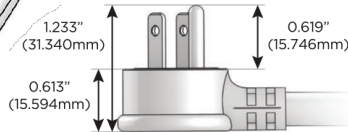

Mormax Company, Inc.

8 Westchester Plaza

Elmsford, NY 10523

914-699-0101

sales@mormax.com

mormax.com

R A 6