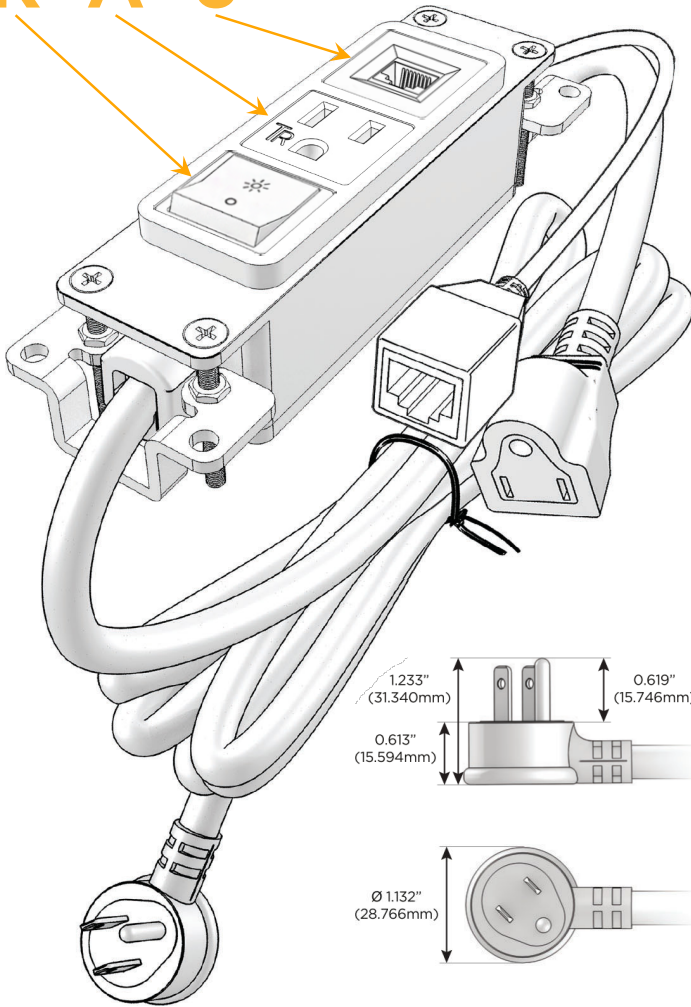

M-POWER-3T

AC POWER & DATA CONNECTIVITY SOLUTION

M-POWER-3TW-RA6-APAB

Specs:

Modules/Ports:

- **R** Switched AC (Rocker Switch)
- **A** Tamper Resistant AC Receptacle
- **6** CAT 6

Distributed by

Mormax Company, Inc.

8 Westchester Plaza

Elmsford, NY 10523

914-699-0101

sales@mormax.com

mormax.com

R A 6