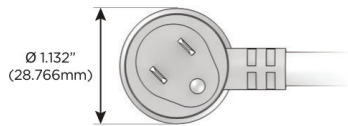

Mormax Company, Inc.

8 Westchester Plaza

Elmsford, NY 10523

914-699-0101

sales@mormax.com

mormax.com

R A 6