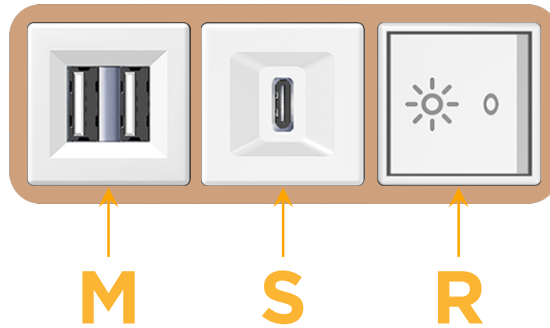

M-POWER-3T

AC POWER & DATA CONNECTIVITY SOLUTION

M-POWER-3TW-MSR-CUAB

Distributed by

Mormax Company, Inc.

8 Westchester Plaza

Elmsford, NY 10523

914-699-0101

sales@mormax.com

mormax.com

Metro Light & Power's line of power & data solutions offers sophisticated design elements combined with greater ease of installation. Streamlined and low-profile, enhanced by side-exiting cords, our outlets advance the industry with their cutting edge look and feel. We believe flexibility is key, and we provide a variety of mounting options, including the ability to mount in limited spaces. Our outlets are available in many finishes and configurations, in addition to a custom color and finish capability for our clients.

Bezel Finish: **COPPER (ABS)**

Custom Finishes Available M-POWER-3TW-MSR-CUAB

Features:

Module/Port Options:

- **A** Tamper Resistant AC Receptacle
- **E** USB-A & USB-C (20W)
- **M** Double USB-A (Fast Charging Ports - 18W)
- **H** HDMI
- **6** CAT 6
- **12** RJ 12
- **X** Switched AC
- **Y** 3-Way Switch (Low Voltage)
- **V** USB-C (45W High Speed Charging Port)
- **S** USB-C (25W High Speed Charging Port)
- **R** Switched AC (Rocker Switch)
- **D** Dimmer Switch

Plug:

Supplied with Low Profile Flat 45° Angle 120 VAC Plug

Optional Standard Straight 120 VAC Plug

Optional Straight 120 VAC Pass-through Plug

- CLEAN, COMPACT DESIGN
- STREAMLINED
- LOW PROFILE
- SIDE-EXITING CORDS
- PLUG & PLAY
- 6' AC CORD & PLUG (FLAT PLUG STANDARD)
- CUSTOMIZABLE CONFIGURATIONS AND FINISHES
- UL LISTED FOR MOUNTING IN FURNITURE
- 15A