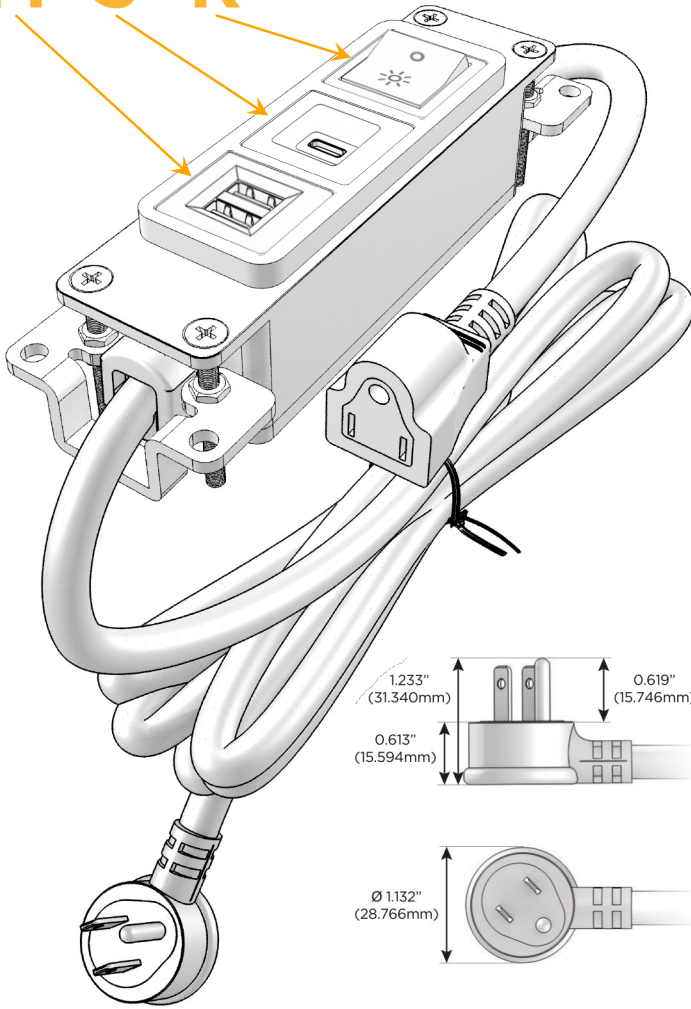

M-POWER-3T

AC POWER & DATA CONNECTIVITY SOLUTION

M-POWER-3TW-MSR-CUAB

Specs:

Modules/Ports:

- **M** Double USB-A (Fast Charging Ports - 18W)
- **S** USB-C (25W High Speed Charging Port)
- **R** Switched AC (Rocker Switch)

Distributed by

Mormax Company, Inc.

8 Westchester Plaza

Elmsford, NY 10523

914-699-0101

sales@mormax.com

mormax.com

M S R