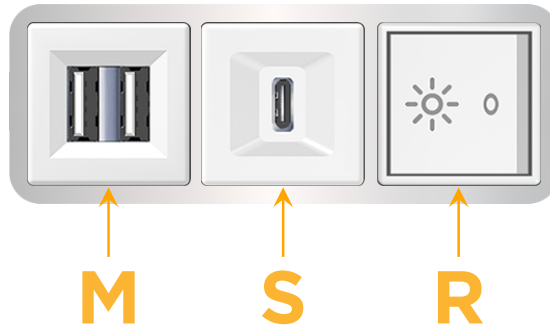

Bezel Finish: **CHROME (ABS)**
Custom Finishes Available M-POWER-3TW-MSR-CRAB

Features:

Module/Port Options:

- A** Tamper Resistant AC Receptacle
- E** USB-A & USB-C (20W)
- M** Double USB-A (Fast Charging Ports - 18W)
- H** HDMI
- 6** CAT 6
- 12** RJ 12
- X** Switched AC
- Y** 3-Way Switch (Low Voltage)
- V** USB-C (45W High Speed Charging Port)
- S** USB-C (25W High Speed Charging Port)
- R** Switched AC (Rocker Switch)
- D** Dimmer Switch

Plug:

- Supplied with Low Profile Flat 45° Angle 120 VAC Plug
- Optional Standard Straight 120 VAC Plug
- Optional Straight 120 VAC Pass-through Plug

- CLEAN, COMPACT DESIGN
- STREAMLINED
- LOW PROFILE
- SIDE-EXITING CORDS
- PLUG & PLAY
- 6' AC CORD & PLUG (FLAT PLUG STANDARD)
- CUSTOMIZABLE CONFIGURATIONS AND FINISHES
- UL LISTED FOR MOUNTING IN FURNITURE
- 15A

M-POWER-3T

AC POWER & DATA CONNECTIVITY SOLUTION

M-POWER-3TW-MSR-CRAB

Specs:

Modules/Ports:

- M** Double USB-A (Fast Charging Ports - 18W)
- S** USB-C (25W High Speed Charging Port)
- R** Switched AC (Rocker Switch)