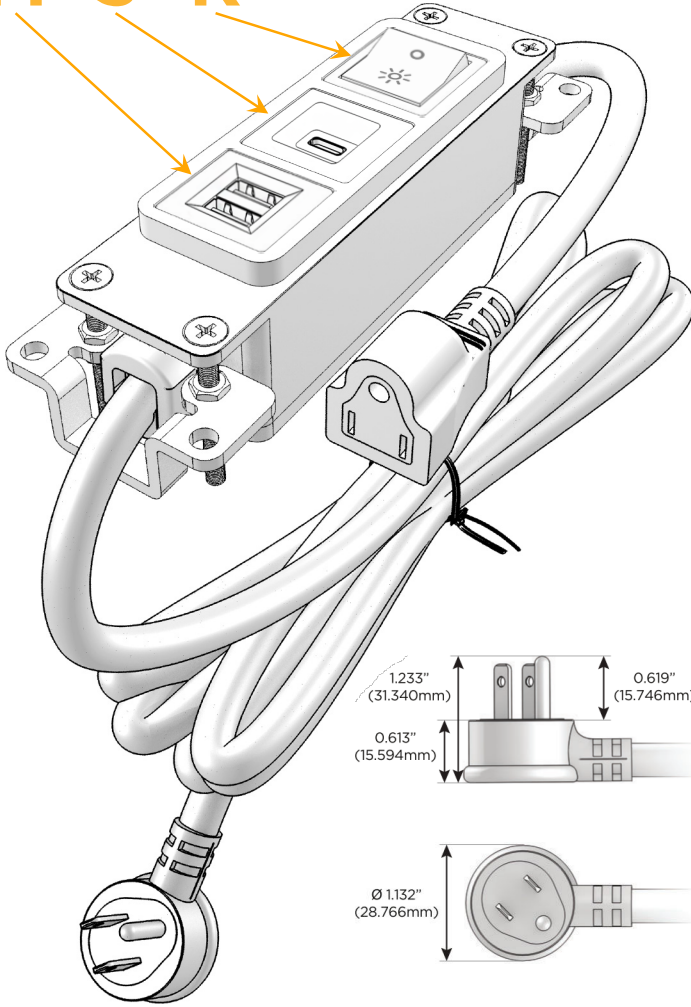

M-POWER-3T

AC POWER & DATA CONNECTIVITY SOLUTION

M-POWER-3TW-MSR-CRAB

Specs:

Modules/Ports:

- **M** Double USB-A (Fast Charging Ports - 18W)
- **S** USB-C (25W High Speed Charging Port)
- **R** Switched AC (Rocker Switch)

Distributed by

Mormax Company, Inc.

8 Westchester Plaza

Elmsford, NY 10523

914-699-0101

sales@mormax.com

mormax.com

M S R