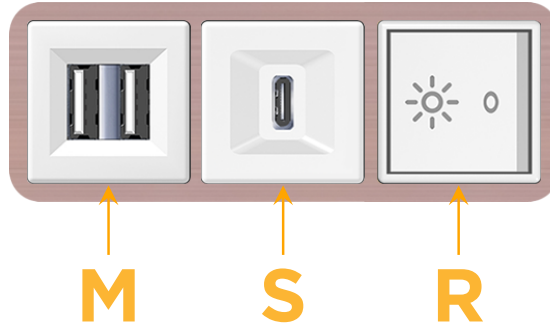

Bezel Finish: **CHAMPAGNE (ABS)**

Custom Finishes Available M-POWER-3TW-MSR-CHAB

Features:

Module/Port Options:

- A** Tamper Resistant AC Receptacle
- E** USB-A & USB-C (20W)
- M** Double USB-A (Fast Charging Ports - 18W)
- H** HDMI
- 6** CAT 6
- 12** RJ 12
- X** Switched AC
- Y** 3-Way Switch (Low Voltage)
- V** USB-C (45W High Speed Charging Port)
- S** USB-C (25W High Speed Charging Port)
- R** Switched AC (Rocker Switch)
- D** Dimmer Switch

Plug:

Supplied with Low Profile Flat 45° Angle 120 VAC Plug

Optional Standard Straight 120 VAC Plug

Optional Straight 120 VAC Pass-through Plug

- CLEAN, COMPACT DESIGN
- STREAMLINED
- LOW PROFILE
- SIDE-EXITING CORDS
- PLUG & PLAY
- 6' AC CORD & PLUG (FLAT PLUG STANDARD)
- CUSTOMIZABLE CONFIGURATIONS AND FINISHES
- UL LISTED FOR MOUNTING IN FURNITURE
- 15A

M-POWER-3T

AC POWER & DATA CONNECTIVITY SOLUTION

M-POWER-3TW-MSR-CHAB

Specs:

Modules/Ports:

- M** Double USB-A (Fast Charging Ports - 18W)
- S** USB-C (25W High Speed Charging Port)
- R** Switched AC (Rocker Switch)