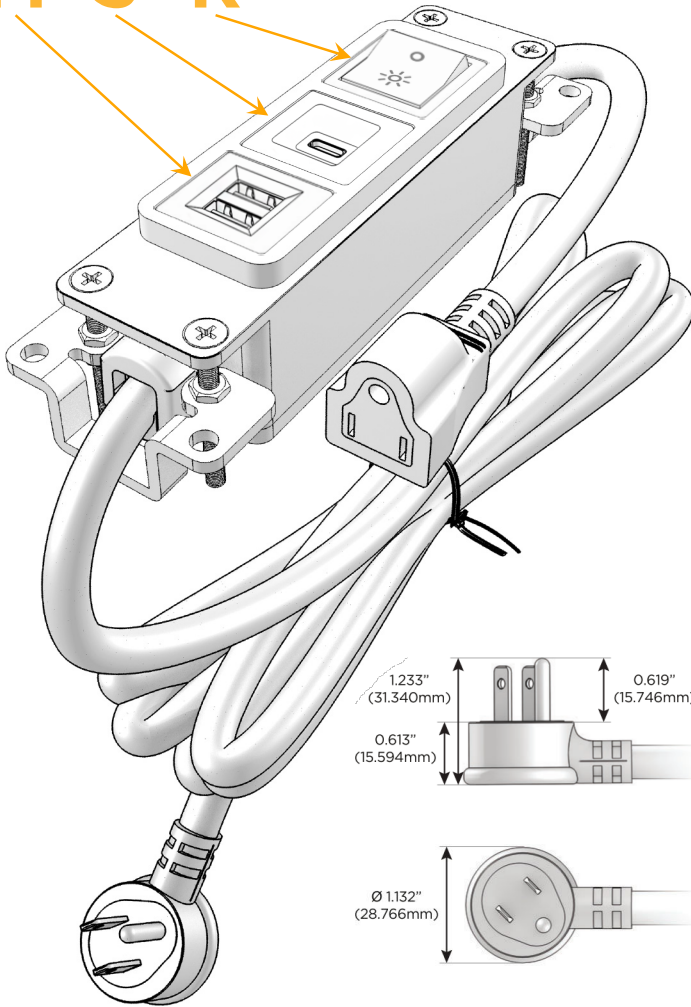

M-POWER-3T

AC POWER & DATA CONNECTIVITY SOLUTION

M-POWER-3TW-MSR-CHAB

Specs:

Modules/Ports:

- **M** Double USB-A (Fast Charging Ports - 18W)
- **S** USB-C (25W High Speed Charging Port)
- **R** Switched AC (Rocker Switch)

Distributed by

Mormax Company, Inc.

8 Westchester Plaza

Elmsford, NY 10523

914-699-0101

sales@mormax.com

mormax.com

M S R