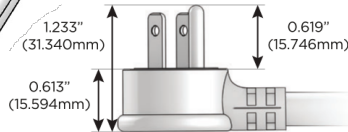

Mormax Company, Inc.

8 Westchester Plaza

Elmsford, NY 10523

914-699-0101

sales@mormax.com

mormax.com

M S R