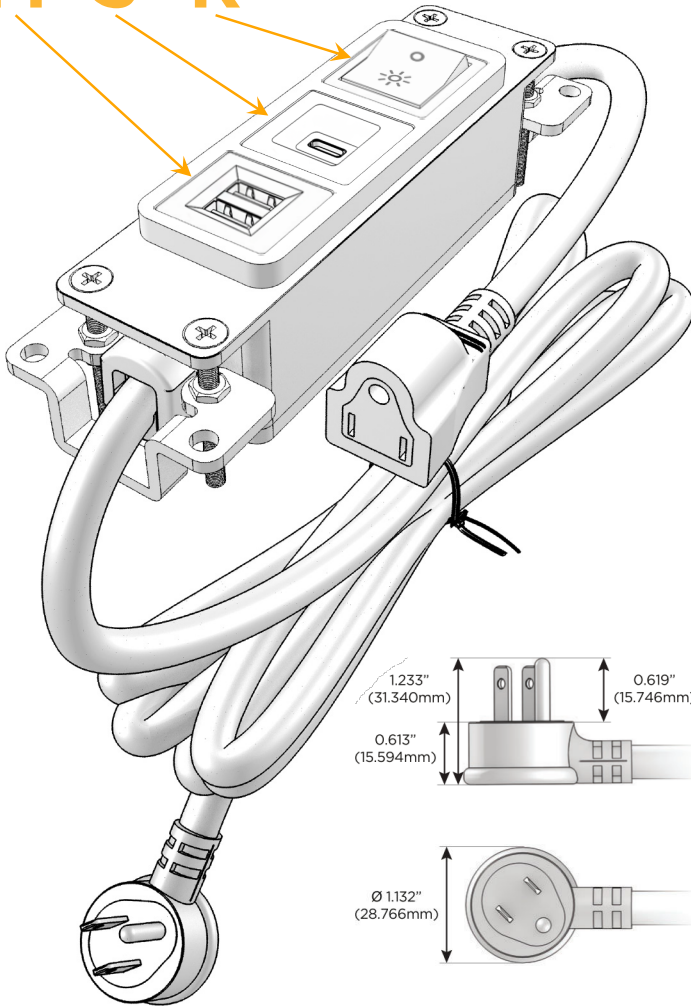

M-POWER-3T

AC POWER & DATA CONNECTIVITY SOLUTION

M-POWER-3TW-MSR-BZAB

Specs:

Modules/Ports:

- **M** Double USB-A (Fast Charging Ports - 18W)
- **S** USB-C (25W High Speed Charging Port)
- **R** Switched AC (Rocker Switch)

Distributed by

Mormax Company, Inc.

8 Westchester Plaza

Elmsford, NY 10523

914-699-0101

sales@mormax.com

mormax.com

M S R