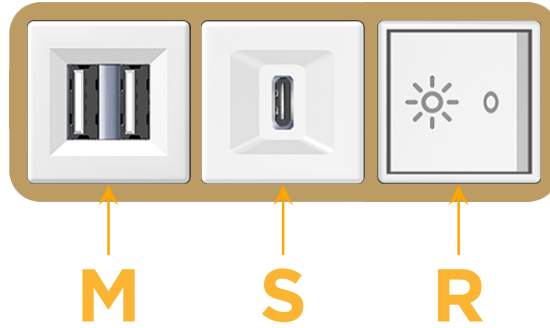

Bezel Finish: **STANDARD BRONZE (ABS)**

Custom Finishes Available M-POWER-3TW-MSR-BZAB

Features:

Module/Port Options:

- A** Tamper Resistant AC Receptacle
- E** USB-A & USB-C (20W)
- M** Double USB-A (Fast Charging Ports - 18W)
- H** HDMI
- 6** CAT 6
- 12** RJ 12
- X** Switched AC
- Y** 3-Way Switch (Low Voltage)
- V** USB-C (45W High Speed Charging Port)
- S** USB-C (25W High Speed Charging Port)
- R** Switched AC (Rocker Switch)
- D** Dimmer Switch

Plug:

Supplied with Low Profile Flat 45° Angle 120 VAC Plug

Optional Standard Straight 120 VAC Plug

Optional Straight 120 VAC Pass-through Plug

- CLEAN, COMPACT DESIGN
- STREAMLINED
- LOW PROFILE
- SIDE-EXITING CORDS
- PLUG & PLAY
- 6' AC CORD & PLUG (FLAT PLUG STANDARD)
- CUSTOMIZABLE CONFIGURATIONS AND FINISHES
- UL LISTED FOR MOUNTING IN FURNITURE
- 15A

M-POWER-3T

AC POWER & DATA CONNECTIVITY SOLUTION

M-POWER-3TW-MSR-BZAB

Specs:

Modules/Ports:

- M** Double USB-A (Fast Charging Ports - 18W)
- S** USB-C (25W High Speed Charging Port)
- R** Switched AC (Rocker Switch)