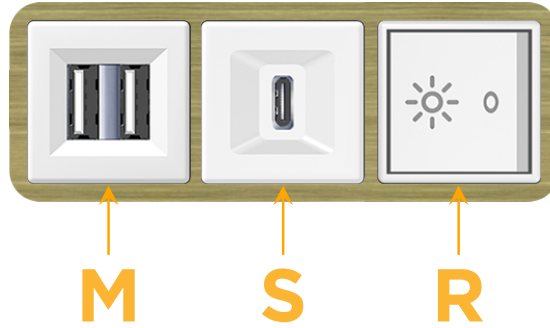

M-POWER-3T

AC POWER & DATA CONNECTIVITY SOLUTION

M-POWER-3TW-MSR-BRAAB

Distributed by

Mormax Company, Inc.

8 Westchester Plaza

Elmsford, NY 10523

914-699-0101

sales@mormax.com

mormax.com

Metro Light & Power's line of power & data solutions offers sophisticated design elements combined with greater ease of installation. Streamlined and low-profile, enhanced by side-exiting cords, our outlets advance the industry with their cutting edge look and feel. We believe flexibility is key, and we provide a variety of mounting options, including the ability to mount in limited spaces. Our outlets are available in many finishes and configurations, in addition to a custom color and finish capability for our clients.

Bezel Finish: **BRASS ANTIQUED (ABS)**

Custom Finishes Available M-POWER-3TW-MSR-BRAAB

Features:

Module/Port Options:

- **A** Tamper Resistant AC Receptacle
- **E** USB-A & USB-C (20W)
- **M** Double USB-A (Fast Charging Ports - 18W)
- **H** HDMI
- **6** CAT 6
- **12** RJ 12
- **X** Switched AC
- **Y** 3-Way Switch (Low Voltage)
- **V** USB-C (45W High Speed Charging Port)
- **S** USB-C (25W High Speed Charging Port)
- **R** Switched AC (Rocker Switch)
- **D** Dimmer Switch

Plug:

Supplied with Low Profile Flat 45° Angle 120 VAC Plug

Optional Standard Straight 120 VAC Plug

Optional Straight 120 VAC Pass-through Plug

- CLEAN, COMPACT DESIGN
- STREAMLINED
- LOW PROFILE
- SIDE-EXITING CORDS
- PLUG & PLAY
- 6' AC CORD & PLUG (FLAT PLUG STANDARD)
- CUSTOMIZABLE CONFIGURATIONS AND FINISHES
- UL LISTED FOR MOUNTING IN FURNITURE
- 15A