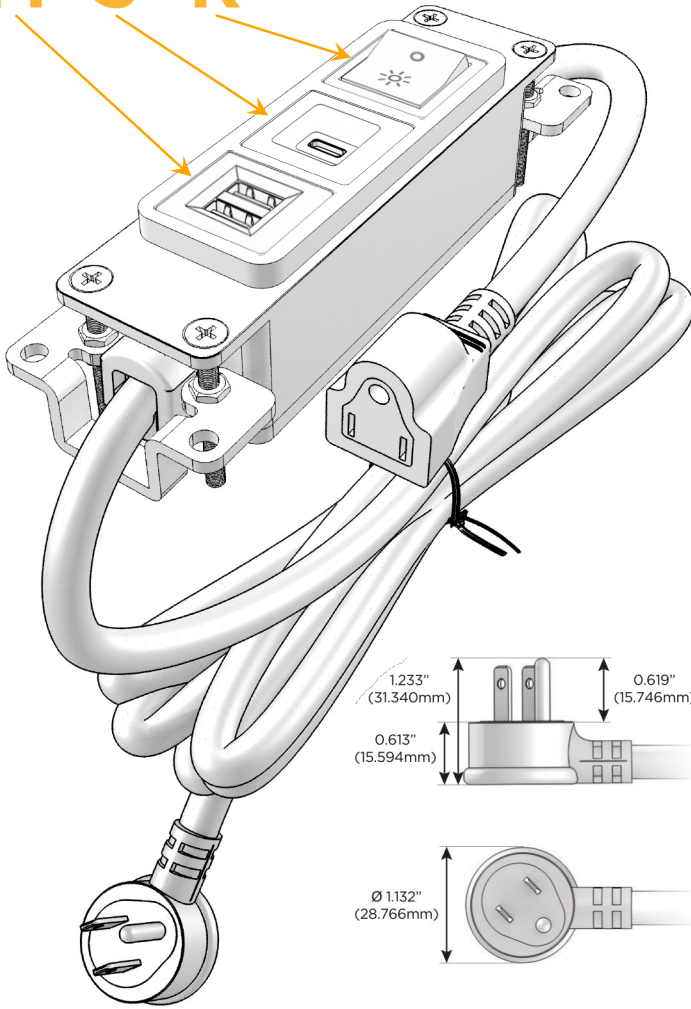

M-POWER-3T

AC POWER & DATA CONNECTIVITY SOLUTION

M-POWER-3TW-MSR-B2AB

Specs:

Modules/Ports:

- **M** Double USB-A (Fast Charging Ports - 18W)
- **S** USB-C (25W High Speed Charging Port)
- **R** Switched AC (Rocker Switch)

Distributed by

Mormax Company, Inc.

8 Westchester Plaza

Elmsford, NY 10523

914-699-0101

sales@mormax.com

mormax.com

M S R