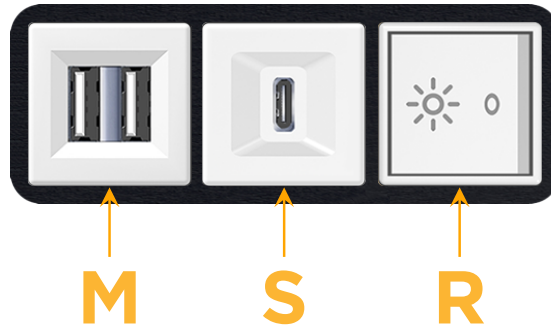

M-POWER-3T

AC POWER & DATA CONNECTIVITY SOLUTION

M-POWER-3TW-MSR-B2AB

Distributed by

Mormax Company, Inc.

8 Westchester Plaza

Elmsford, NY 10523

914-699-0101

sales@mormax.com

mormax.com

Metro Light & Power's line of power & data solutions offers sophisticated design elements combined with greater ease of installation. Streamlined and low-profile, enhanced by side-exiting cords, our outlets advance the industry with their cutting edge look and feel. We believe flexibility is key, and we provide a variety of mounting options, including the ability to mount in limited spaces. Our outlets are available in many finishes and configurations, in addition to a custom color and finish capability for our clients.

Bezel Finish: **SATIN BLACK (ABS)**

Custom Finishes Available M-POWER-3TW-MSR-B2AB

Features:

Module/Port Options:

- **A** Tamper Resistant AC Receptacle
- **E** USB-A & USB-C (20W)
- **M** Double USB-A (Fast Charging Ports - 18W)
- **H** HDMI
- **6** CAT 6
- **12** RJ 12
- **X** Switched AC
- **Y** 3-Way Switch (Low Voltage)
- **V** USB-C (45W High Speed Charging Port)
- **S** USB-C (25W High Speed Charging Port)
- **R** Switched AC (Rocker Switch)
- **D** Dimmer Switch

Plug:

Supplied with Low Profile Flat 45° Angle 120 VAC Plug

Optional Standard Straight 120 VAC Plug

Optional Straight 120 VAC Pass-through Plug

- CLEAN, COMPACT DESIGN
- STREAMLINED
- LOW PROFILE
- SIDE-EXITING CORDS
- PLUG & PLAY
- 6' AC CORD & PLUG (FLAT PLUG STANDARD)
- CUSTOMIZABLE CONFIGURATIONS AND FINISHES
- UL LISTED FOR MOUNTING IN FURNITURE
- 15A