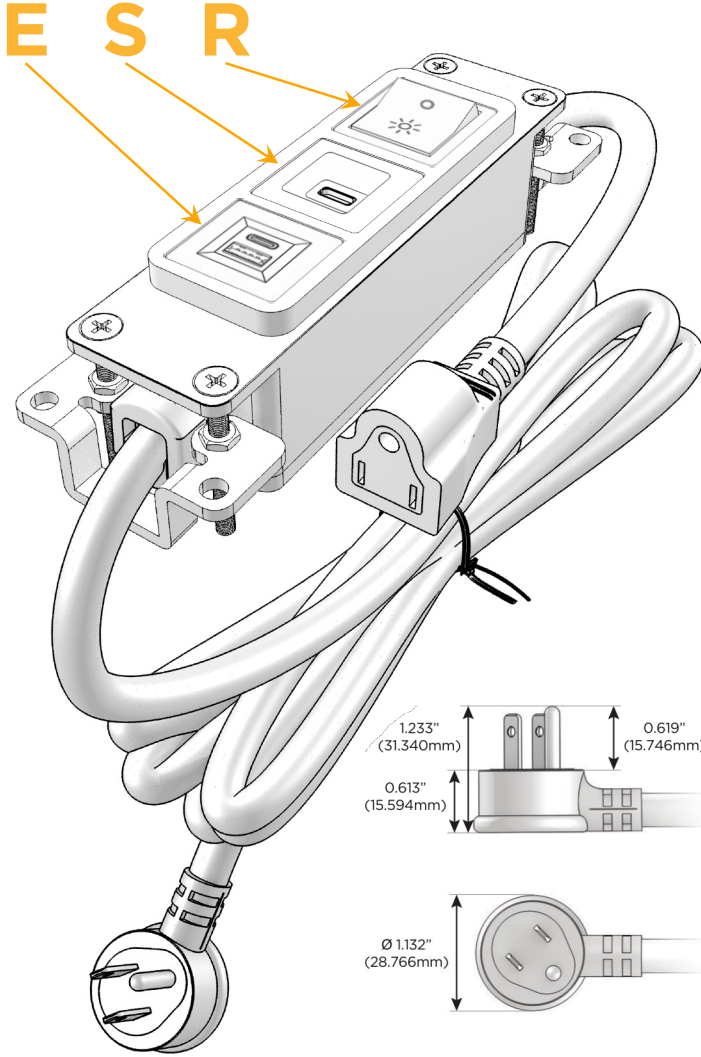

M-POWER-3T

AC POWER & DATA CONNECTIVITY SOLUTION

M-POWER-3TW-ESR-CRAB

Specs:

Modules/Ports:

- **E** USB-A & USB-C (20W)
- **S** USB-C (25W High Speed Charging Port)
- **R** Switched AC (Rocker Switch)

Distributed by

Mormax Company, Inc.

8 Westchester Plaza

Elmsford, NY 10523

914-699-0101

sales@mormax.com

mormax.com