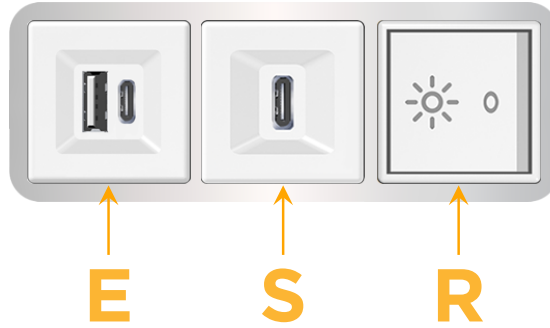

Bezel Finish: **CHROME (ABS)**

Custom Finishes Available M-POWER-3TW-ESR-CRAB

Features:

Module/Port Options:

- A** Tamper Resistant AC Receptacle
- E** USB-A & USB-C (20W)
- M** Double USB-A (Fast Charging Ports - 18W)
- H** HDMI
- 6** CAT 6
- 12** RJ 12
- X** Switched AC
- Y** 3-Way Switch (Low Voltage)
- V** USB-C (45W High Speed Charging Port)
- S** USB-C (25W High Speed Charging Port)
- R** Switched AC (Rocker Switch)
- D** Dimmer Switch

Plug:

Supplied with Low Profile Flat 45° Angle 120 VAC Plug

Optional Standard Straight 120 VAC Plug

Optional Straight 120 VAC Pass-through Plug

- CLEAN, COMPACT DESIGN
- STREAMLINED
- LOW PROFILE
- SIDE-EXITING CORDS
- PLUG & PLAY
- 6' AC CORD & PLUG (FLAT PLUG STANDARD)
- CUSTOMIZABLE CONFIGURATIONS AND FINISHES
- UL LISTED FOR MOUNTING IN FURNITURE
- 15A

M-POWER-3T

AC POWER & DATA CONNECTIVITY SOLUTION

M-POWER-3TW-ESR-CRAB

Specs:

Modules/Ports:

- E** USB-A & USB-C (20W)
- S** USB-C (25W High Speed Charging Port)
- R** Switched AC (Rocker Switch)

Distributed by