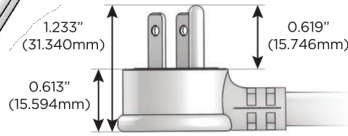

M-POWER-3T

AC POWER & DATA CONNECTIVITY SOLUTION

M-POWER-3TW-ESR-CRAB

Specs:

Modules/Ports:

- **E** USB-A & USB-C (20W)
- **S** USB-C (25W High Speed Charging Port)
- **R** Switched AC (Rocker Switch)

Distributed by

Mormax Company, Inc.

8 Westchester Plaza

Elmsford, NY 10523

914-699-0101

sales@mormax.com

mormax.com

TOP